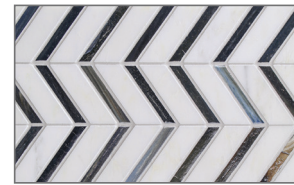

Vesuvio Planogram

FULL PACKAGE

13 Boards

INDIVIDUAL BOARDS

12 x 12" Grouted Sample Boards

8 x 12" Grouted Sample Boards

MOSAIC
PATTERNS

Panama Weave

Seesaw

Quilt

Kindred

MOSAIC
COLORS

White Mountain

Calabria

Himalayan

Rock Garden

Palisades

Night & Day

FIELD

3" Hex

3 x 12 Brick

3 x 12 Chevron