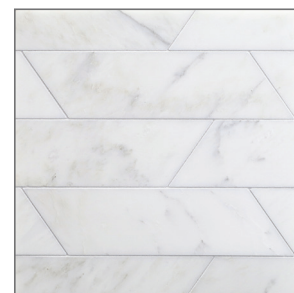

Vesuvio Planogram

FULL PACKAGE

13 Boards

INDIVIDUAL BOARDS

12 x 12" Grouted Sample Boards

8 x 12" Grouted Sample Boards

MOSAIC
PATTERNS

Panama Weave

Seesaw

Quilt

Kindred

MOSAIC
COLORS

White Mountain

Calabria

Himalayan

Rock Garden

Palisades

Night & Day

FIELD

3" Hex

3 x 12 Brick

3 x 12 Chevron