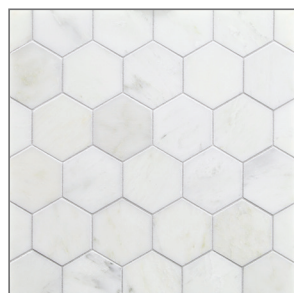

Vesuvio Planogram

FULL PACKAGE

13 Boards

INDIVIDUAL BOARDS

12 x 12" Grouted Sample Boards

8 x 12" Grouted Sample Boards

MOSAIC
PATTERNS

Panama Weave

Seesaw

Quilt

Kindred

MOSAIC
COLORS

White Mountain

Calabria

Himalayan

Rock Garden

Palisades

Night & Day

FIELD

3" Hex

3 x 12 Brick

3 x 12 Chevron