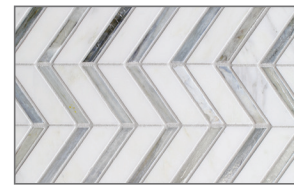

Vesuvio Planogram

FULL PACKAGE

13 Boards

INDIVIDUAL BOARDS

12 x 12" Grouted Sample Boards

8 x 12" Grouted Sample Boards

MOSAIC
PATTERNS

Panama Weave

Seesaw

Quilt

Kindred

MOSAIC
COLORS

White Mountain

Calabria

Himalayan

Rock Garden

Palisades

Night & Day

FIELD

3" Hex

3 x 12 Brick

3 x 12 Chevron