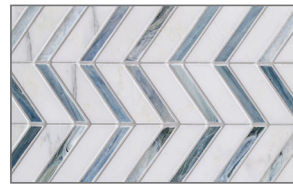

Vesuvio Planogram

FULL PACKAGE

13 Boards

INDIVIDUAL BOARDS

12 x 12" Grouted Sample Boards

8 x 12" Grouted Sample Boards

MOSAIC
PATTERNS

Panama Weave

Seesaw

Quilt

Kindred

MOSAIC
COLORS

White Mountain

Calabria

Himalayan

Rock Garden

Palisades

Night & Day

FIELD

3" Hex

3 x 12 Brick

3 x 12 Chevron