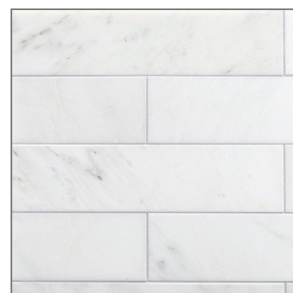

Vesuvio Planogram

FULL PACKAGE

13 Boards

INDIVIDUAL BOARDS

12 x 12" Grouted Sample Boards

8 x 12" Grouted Sample Boards

MOSAIC
PATTERNS

Panama Weave

Seesaw

Quilt

Kindred

MOSAIC
COLORS

White Mountain

Calabria

Himalayan

Rock Garden

Palisades

Night & Day

FIELD

3" Hex

3 x 12 Brick

3 x 12 Chevron