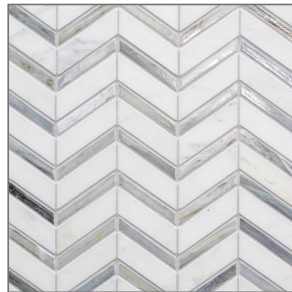

Vesuvio Planogram

FULL PACKAGE

13 Boards

INDIVIDUAL BOARDS

12 x 12" Grouted Sample Boards

8 x 12" Grouted Sample Boards

MOSAIC
PATTERNS

Panama Weave

Seesaw

Quilt

Kindred

MOSAIC
COLORS

White Mountain

Calabria

Himalayan

Rock Garden