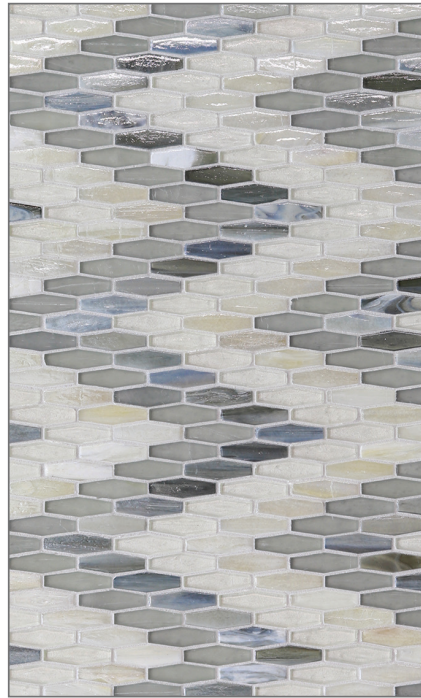

## INDIVIDUAL BOARDS

6 x 12" Grouted Boards

12 x 19" Grouted Boards

PATTERNS  
(Color: Flannel)

Imberline

Bargello

Normandie Deco

COLORS

Flannel

Morning Light

Blue Stone

Anise

Mica

Lunar Eclipse