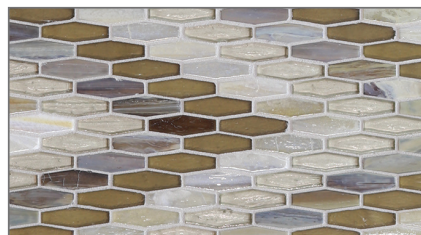

## INDIVIDUAL BOARDS

6 x 12" Grouted Boards

12 x 19" Grouted Boards

PATTERNS  
(Color: Flannel)

Imberline

Bargello

Normandie Deco

COLORS

Flannel

Morning Light

Blue Stone

Anise

Mica

Lunar Eclipse