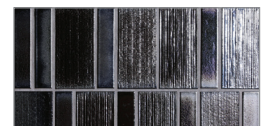

Pattern: Swell Mosaic
Color: Olympia