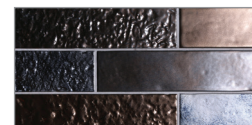

## INDIVIDUAL BOARDS

8 x 12" Grouted Sample Boards

Pattern: Smooth  
Color: Kumamoto

Pattern: Smooth  
Color: Kushi

Pattern: Smooth  
Color: Moonstone

Pattern: Smooth  
Color: Pacific

Pattern: Smooth  
Color: Olympia

Pattern: Reef  
Color: Kumamoto

Pattern: Reef  
Color: Kushi

Pattern: Reef  
Color: Moonstone

Pattern: Reef  
Color: Pacific

Pattern: Reef  
Color: Olympia

Pattern: Swell Mosaic  
Color: Kumamoto

Pattern: Swell Mosaic  
Color: Kushi

Pattern: Swell Mosaic  
Color: Moonstone

Pattern: Swell Mosaic  
Color: Pacific

Pattern: Swell Mosaic  
Color: Olympia

Pattern: Tide  
Color: Kumamoto

Pattern: Tide  
Color: Kushi

Pattern: Tide  
Color: Moonstone