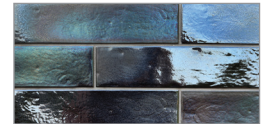

## INDIVIDUAL BOARDS

8 x 12" Grouted Sample Boards

Pattern: Smooth  
Color: Kumamoto

Pattern: Smooth  
Color: Kushi

Pattern: Smooth  
Color: Moonstone

Pattern: Smooth  
Color: Pacific

Pattern: Smooth  
Color: Olympia

Pattern: Reef  
Color: Kumamoto

Pattern: Reef  
Color: Kushi

Pattern: Reef  
Color: Moonstone

Pattern: Reef  
Color: Pacific

Pattern: Reef  
Color: Olympia

Pattern: Swell Mosaic  
Color: Kumamoto

Pattern: Swell Mosaic  
Color: Kushi

Pattern: Swell Mosaic  
Color: Moonstone

Pattern: Swell Mosaic  
Color: Pacific

Pattern: Swell Mosaic  
Color: Olympia

Pattern: Tide  
Color: Kumamoto

Pattern: Tide  
Color: Kushi

Pattern: Tide  
Color: Moonstone