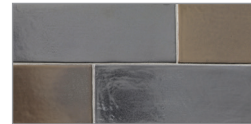

Shinju Mirai Planogram

FULL PACKAGE

35 Boards

INDIVIDUAL BOARDS

8 x 12" Grouted Sample Boards

Pattern: Serene
Color: Kumamoto

Pattern: Serene
Color: Kushi

Pattern: Serene
Color: Moonstone

Pattern: Serene
Color: Pacific

Pattern: Serene
Color: Olympia

Pattern: Tent
Color: Kumamoto

Pattern: Tent
Color: Kushi

Pattern: Tent
Color: Moonstone

Pattern: Tent
Color: Pacific

Pattern: Tent
Color: Olympia

Pattern: Elon Hex Smooth
Color: Kumamoto

Pattern: Elon Hex Smooth
Color: Kushi

Pattern: Elon Hex Smooth
Color: Moonstone

Pattern: Elon Hex Smooth
Color: Pacific

Pattern: Elon Hex Smooth
Color: Olympia

Pattern: Elon Hex Reef
Color: Kumamoto

Pattern: Elon Hex Reef
Color: Kushi

Pattern: Elon Hex Reef
Color: Moonstone

Pattern: Elon Hex Reef
Color: Pacific

Pattern: Elon Hex Reef
Color: Olympia

Pattern: Paper
Color: Kumamoto

Pattern: Paper
Color: Kushi