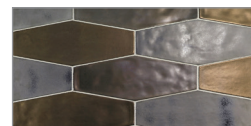

Shinju Mirai Planogram

FULL PACKAGE

35 Boards

INDIVIDUAL BOARDS

8 x 12" Grouted Sample Boards

Pattern: Serene
Color: Kumamoto

Pattern: Serene
Color: Kushi

Pattern: Serene
Color: Moonstone

Pattern: Serene
Color: Pacific

Pattern: Serene
Color: Olympia

Pattern: Tent
Color: Kumamoto

Pattern: Tent
Color: Kushi

Pattern: Tent
Color: Moonstone

Pattern: Tent
Color: Pacific

Pattern: Tent
Color: Olympia

Pattern: Elon Hex Smooth
Color: Kumamoto

Pattern: Elon Hex Smooth
Color: Kushi

Pattern: Elon Hex Smooth
Color: Moonstone

Pattern: Elon Hex Smooth
Color: Pacific

Pattern: Elon Hex Smooth
Color: Olympia

Pattern: Elon Hex Reef
Color: Kumamoto

Pattern: Elon Hex Reef
Color: Kushi

Pattern: Elon Hex Reef
Color: Moonstone

Pattern: Elon Hex Reef
Color: Pacific

Pattern: Elon Hex Reef
Color: Olympia

Pattern: Paper
Color: Kumamoto

Pattern: Paper
Color: Kushi