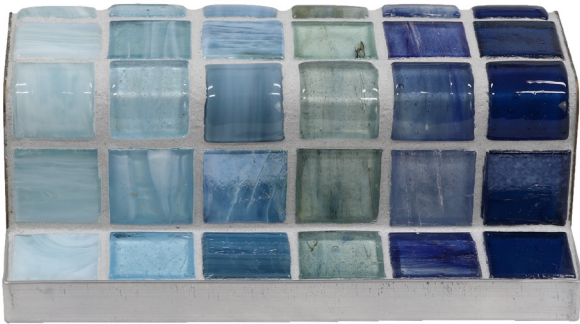

LUNADA BAY TILE - QUARTER ROUNDS DISPLAY

The Quarter Rounds Display provides a compact demonstration of the Quarter Rounds accessory for your pool and spa jobs, or anywhere needing a softer corner edge.

- Quarter Rounds and matching 1 x 1s are shown in the **6** available series: *Agate, Elements, Haisen, Lapis, Shibui, and Tozen.*
- Colors used in display are:
 - **Shibui** Zinc Natural
 - **Lapis** Aerial *Natural*
 - **Agate** Umbria *Natural*
 - **Haisen** Azuline *Natural*
 - **Tozen** Antimony *Natural*
 - **Elements** Ocean *Natural*
- Easily fits on a showroom countertop or design table.
- Includes LBT logo plaque on both ends.
- Measures: 6 $\frac{3}{8}$ " L x 4 $\frac{5}{8}$ " W x 2 $\frac{3}{8}$ " H
- Weight: 1.5 lbs