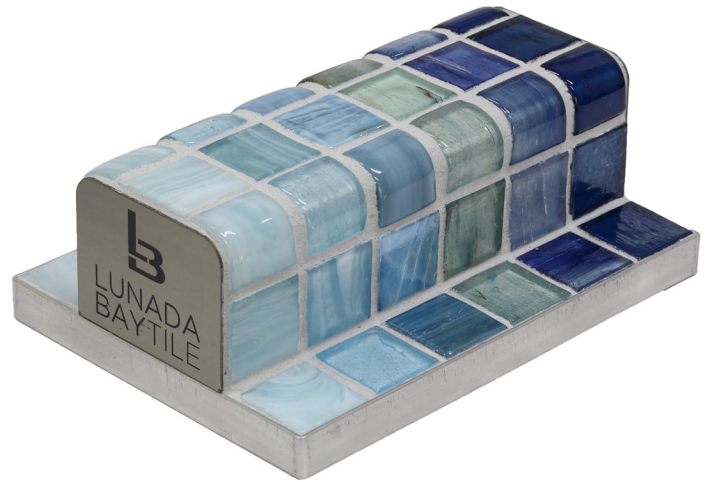

LUNADA BAY TILE - QUARTER ROUNDS DISPLAY

The Quarter Rounds Display provides a compact demonstration of the Quarter Rounds accessory for your pool and spa jobs, or anywhere needing a softer corner edge.

- Quarter Rounds and matching 1 x 1s are shown in the **6** available series: *Agate, Elements, Haisen, Lapis, Shibui, and Tozen.*
- Colors used in display are:
 - **Shibui** Zinc Natural
 - **Lapis** Aerial *Natural*
 - **Agate** Umbria *Natural*
 - **Haisen** Azuline *Natural*
 - **Tozen** Antimony *Natural*
 - **Elements** Ocean *Natural*
- Easily fits on a showroom countertop or design table.
- Includes LBT logo plaque on both ends.
- Measures: 6 $\frac{3}{8}$ " L x 4 $\frac{5}{8}$ " W x 2 $\frac{3}{8}$ " H
- Weight: 1.5 lbs