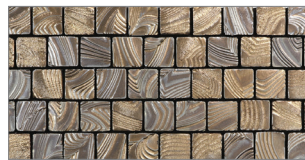

Namibia Planogram

FULL PACKAGE

6 Boards

INDIVIDUAL BOARDS

12 x 16 Grouted Sample Board

6 x 12 Grouted Sample Boards

PATTERNS
(4 Patterns)

Dunes 3 Pc Pattern
White Sand
(12 x 16)

Round Ripples 1 1/2"
White Sand
(6 x 12)

Crescent 2"
White Sand
(6 x 12)

Square Ripples 1 1/4 x 1 1/4"
White Sand
(6 x 12)

COLORS
(3 Color)

Square Ripples 1 1/4 x 1 1/4"
Sunset Bronze
(6 x 12)

Square Ripples 1 1/4 x 1 1/4"
Dark Silver
(6 x 12)