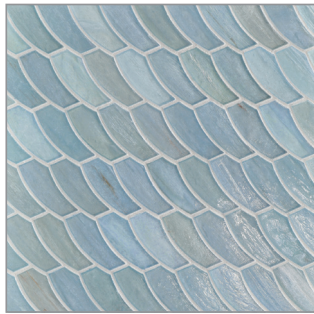

Luce Planogram

FULL PACKAGE

16 Boards

INDIVIDUAL BOARDS

12 x 12" Grouted Boards

6 x 12" Grouted Boards

PATTERNS
(Color: Mineral Springs Pearl)

Feather

2" Hex

Fin

Clipper

COLORS
(Pearl and Silk)

Moonlit

Elevation

Sugar Cake

Earthy

Zephyr

Aurora

Bamboo Garden

Intrigue

Aero

Mineral Springs

Sani

Mettle