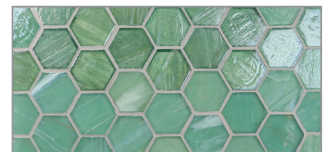

Luce Planogram

FULL PACKAGE

16 Boards

INDIVIDUAL BOARDS

12 x 12" Grouted Boards

6 x 12" Grouted Boards

PATTERNS
(Color: Mineral Springs Pearl)

Feather

2" Hex

Fin

Clipper

COLORS
(Pearl and Silk)

Moonlit

Elevation

Sugar Cake

Earthy

Zephyr

Aurora

Bamboo Garden

Intrigue

Aero

Mineral Springs

Sani

Mettle