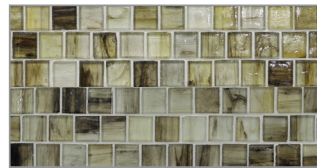

## FULL PACKAGE

12 Boards  
4 of 5 available patterns  
in Teal Pearl. Colors  
shown in the 5th pattern:  
1x1 Offset.

## INDIVIDUAL BOARDS

6 x 12" Grouted Sample Boards

PATTERNS

Barcode

1 x 2 Brick

1 x 4 Brick

1 x 4 Herringbone

COLORS  
(Natural and Silk)

Albicant

Light Walnut

Sorrel

Steel

Aqua

Azuline

Teal

Starlight