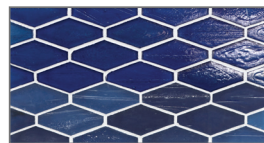

1 x 3 Brick

Mod Hex

1-1/4 x 5 Brick

COLORS
(Pearl and Silk)

Bright White

Miami Sand

Full Moon

Quicksilver

Midnight Black

Baby Blue

H2O

Blue Skies

Kentucky Blue

Fern Leaf

Seaweed

English Blue