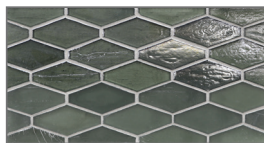

Elements Planogram

FULL PACKAGE

18 Boards

INDIVIDUAL BOARDS

6 x 12" Grouted Sample Boards

PATTERNS
(Color: Full Moon Pearl)

1 x 1 Offset

Cane

1 x 3 Brick

Mod Hex

1-1/4 x 5 Brick

COLORS
(Pearl and Silk)

Bright White

Miami Sand

Full Moon

Quicksilver

Midnight Black

Baby Blue

H2O

Blue Skies

Kentucky Blue

Fern Leaf

Seaweed

English Blue