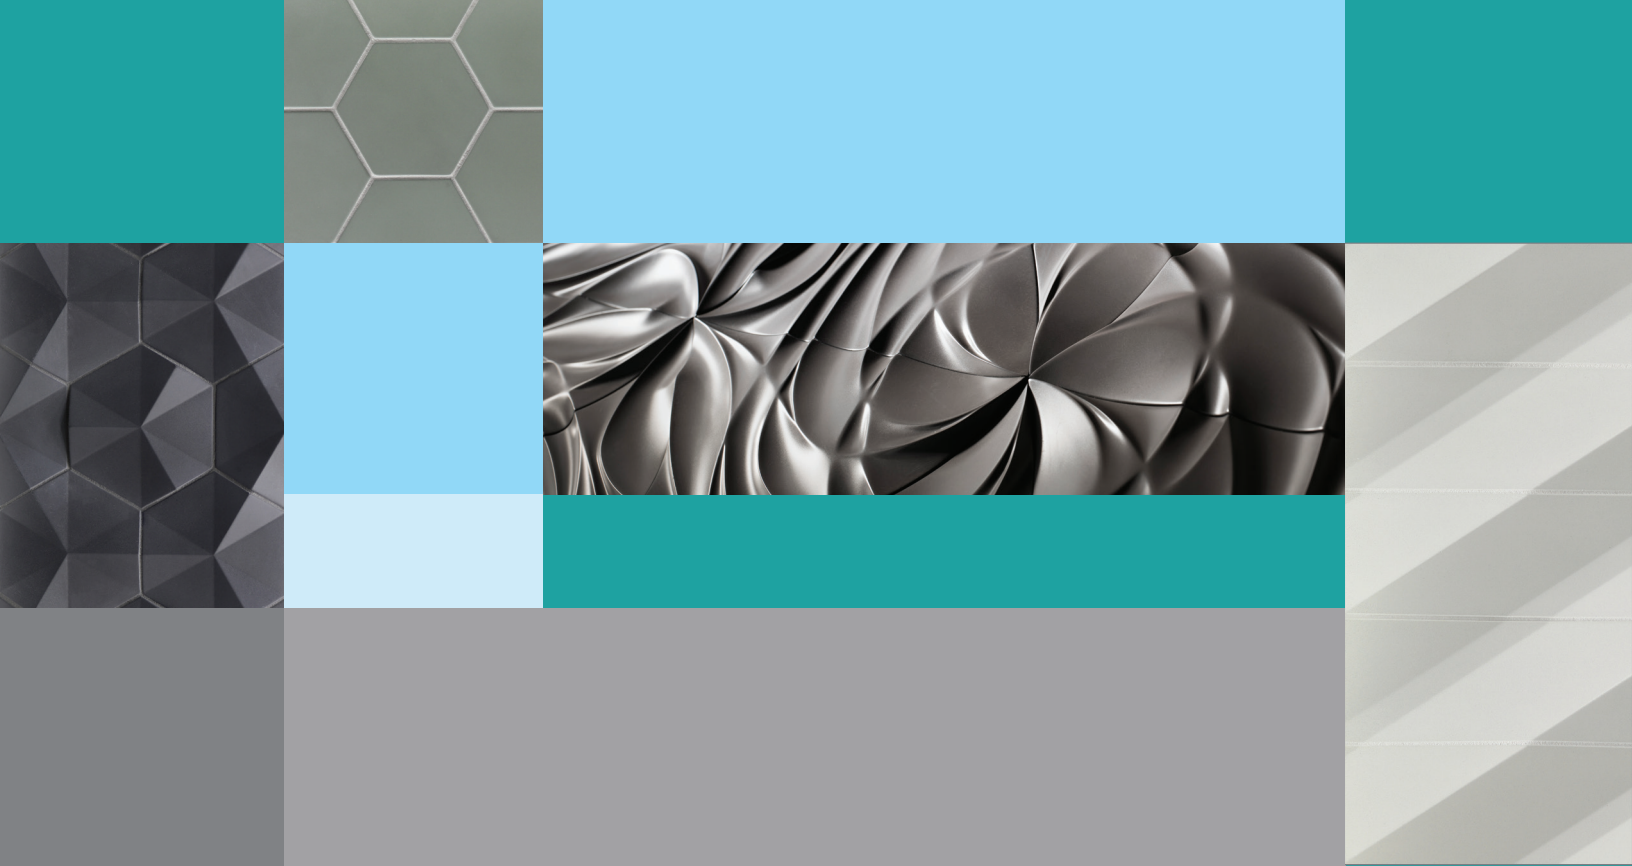

Herb

Ginger Route

Stoneware

Green Tea

Ginkgo

Urban Mist

Contourz

A specially designed mix of engineering and craftsmanship deliver Contourz concrete tiles in a variety of serene colors and modern shapes with three-dimensional or flat surfaces. The concrete tiles deliver expressive, architectural sculpture that blends art, industry and elegance. Custom colors are also available.