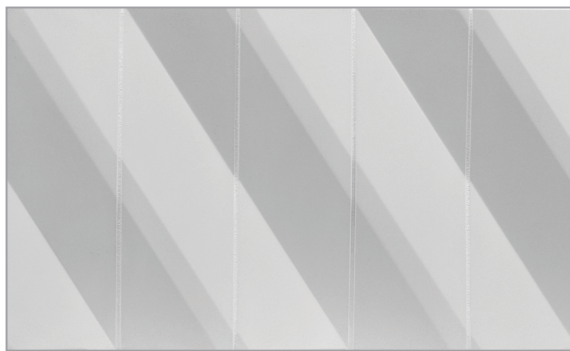

LUNADA
BAYTILE

CONTOURZ

CONTOURZ PATTERNS

3 x 9

6 x 9

4" Hex

Zen Break A
(3 x 9)

Zen Break B
(3 x 9)

Fanfare Hex
(4")

Trifecta
(9 x 10 1/4)

Retro Curve
(1 1/2 x 9)

In & Out
(2 1/2 x 9)

Sea Salt

Soho

Grayce

Grey Matter

Herb

Ginger Route

Stoneware

Green Tea

Ginkgo

Urban Mist

Contourz

A specially designed mix of engineering and craftsmanship deliver Contourz concrete tiles in a variety of serene colors and modern shapes with three-dimensional or flat surfaces. The concrete tiles deliver expressive, architectural sculpture that blends art, industry and elegance. Custom colors are also available.

Please visit LunadaBayTile.com for our complete product offerings, applications and installation instructions.

Front Cover: Trifecta in Irony

Below: 4" Hex, Fanfare Hex, Zen Break A & B, and 6 x 9 in Urban Mist & Flux 4" Hex in Cottage Blue Pearl, Crystal Pearl, and Latte in Pearl and Silk