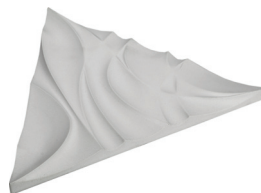

LUNADA
BAYTILE

CONTOURZ

CONTOURZ PATTERNS

3 x 9

6 x 9

4" Hex

Zen Break A
(3 x 9)

Zen Break B
(3 x 9)

Fanfare Hex
(4")

Trifecta
(9 x 10 1/4)

Retro Curve
(1 1/2 x 9)

In & Out
(2 1/2 x 9)

Sea Salt

Soho

Grayce

Grey Matter

Please visit LunadaBayTile.com for our complete product offerings, applications and installation instructions.

Front Cover: Trifecta in Irony

Below: 4" Hex, Fanfare Hex, Zen Break A & B, and 6 x 9 in Urban Mist & Flux 4" Hex in Cottage Blue Pearl, Crystal Pearl, and Latte in Pearl and Silk