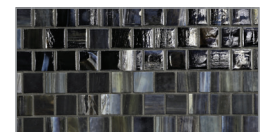

Agate Planogram

FULL PACKAGE

16 of the 20 available patterns in Pisa Pearl
16 colors in 1x1 Offset, Half Pearl, Half Silk

INDIVIDUAL BOARDS

6 x 12" Grouted Sample Boards

PATTERNS

1/2 x 1/2 Mini Mosaic

1/2 x 1 Mini Brick

Japonaise

1 x 1 Mosaic

1 x 2 Brick

1 x 3 Brick

1 x 4 Brick

1 x 4 Herringbone

1" Hexagon

Martini

Rimini

Firenze

Umbria

Portofino

Verona

Abruzzo

COLORS
(Pearl and Silk)