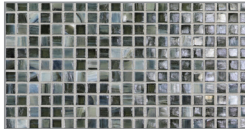

Agate Planogram

FULL PACKAGE

16 of the 20 available patterns in Pisa Pearl
16 colors in 1x1 Offset, Half Pearl, Half Silk

INDIVIDUAL BOARDS

6 x 12" Grouted Sample Boards

PATTERNS

1/2 x 1/2 Mini Mosaic

1/2 x 1 Mini Brick

Japonaise

1 x 1 Mosaic

1 x 2 Brick

1 x 3 Brick

1 x 4 Brick

1 x 4 Herringbone

1" Hexagon

Martini