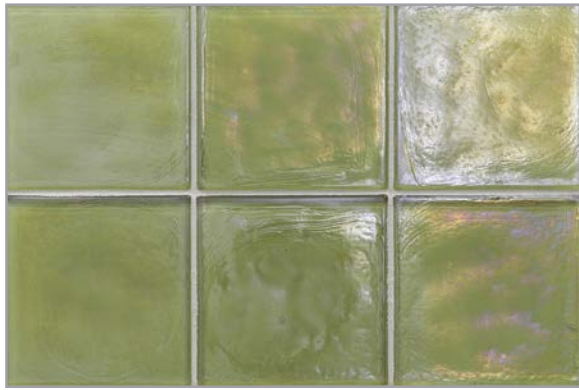

Clear Pearl

Clear Silk

Cayman Blue Pearl

Cayman Blue Silk

Silver Pearl

Silver Silk

Sage Pearl

Sage Silk

Latte Pearl

Latte Silk

Banchar Pearl

Banchar Silk

Java Blue Pearl

Java Blue Silk

Aqua Blue Pearl

Aqua Blue Silk

Cottage Blue Pearl

Cottage Blue Silk

Midnight Black Pearl

Midnight Black Silk

Flux

Taking a fresh look at the cherished craft of art glass, Lunada Bay Tile revitalizes a customer favorite, the Old Fashioned glass collection, with Flux. The hand cast glass field tiles have been reimagined in timeless shapes and of-the-moment hues. The luminous tiles wash surfaces in glimmering style.

Please visit [LunadaBayTile.com](https://www.lunadabaytile.com) for our complete product offerings, applications and installation instructions.

Front Cover: Flux 4 x 8 Silver Pearl and Origami Field Moxie Silver Pearl
Below: Flux 4" Hex Cottage Blue Pearl, Crystal Pearl, Latte Pearl, Latte Silk with Contourz 4" Hex and Fanfare Hex in Urban Mist