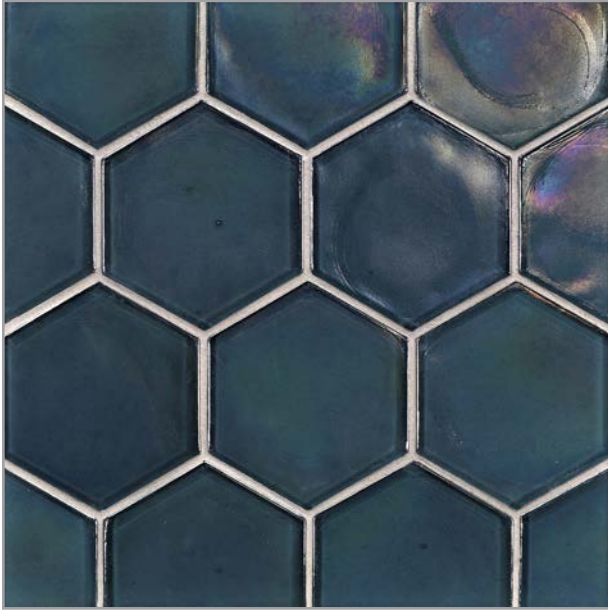

LUNADA
BAYTILE

FLUX

FLUX PATTERNS

4" Hex
(98 mm)

4 x 4
(98 mm x 98 mm)

4 x 8
(98 mm x 198 mm)

Crystal Pearl

Crystal Silk

Clear Pearl

Clear Silk

Cayman Blue Pearl

Cayman Blue Silk

Silver Pearl

Silver Silk

Sage Pearl

Sage Silk

Cottage Blue Pearl

Cottage Blue Silk

Midnight Black Pearl

Midnight Black Silk

Flux

Taking a fresh look at the cherished craft of art glass, Lunada Bay Tile revitalizes a customer favorite, the Old Fashioned glass collection, with Flux. The hand cast glass field tiles have been reimagined in timeless shapes and of-the-moment hues. The luminous tiles wash surfaces in glimmering style.

Please visit [LunadaBayTile.com](https://www.lunadabaytile.com) for our complete product offerings, applications and installation instructions.

Front Cover: Flux 4 x 8 Silver Pearl and Origami Field Moxie Silver Pearl
Below: Flux 4" Hex Cottage Blue Pearl, Crystal Pearl, Latte Pearl, Latte Silk with Contourz 4" Hex and Fanfare Hex in Urban Mist