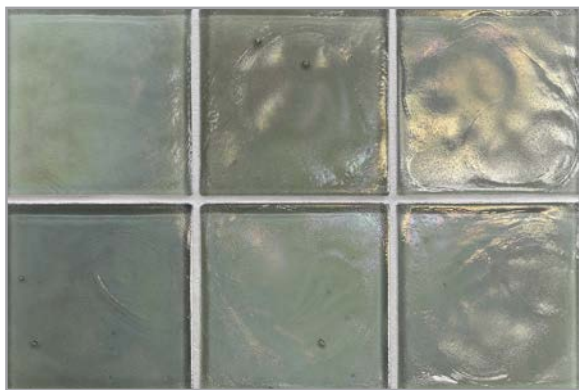

Clear Pearl

Clear Silk

Cayman Blue Pearl

Cayman Blue Silk

Silver Pearl

Silver Silk

Sage Pearl

Sage Silk

Latte Pearl

Latte Silk

Banchar Pearl

Banchar Silk

Java Blue Pearl

Java Blue Silk

Aqua Blue Pearl

Aqua Blue Silk

Cottage Blue Pearl

Cottage Blue Silk

Midnight Black Pearl

Midnight Black Silk

Flux

Taking a fresh look at the cherished craft of art glass, Lunada Bay Tile revitalizes a customer favorite, the Old Fashioned glass collection, with Flux. The hand cast glass field tiles have been reimagined in timeless shapes and of-the-moment hues. The luminous tiles wash surfaces in glimmering style.

Please visit [LunadaBayTile.com](https://www.lunadabaytile.com) for our complete product offerings, applications and installation instructions.

Front Cover: Flux 4 x 8 Silver Pearl and Origami Field Moxie Silver Pearl
Below: Flux 4" Hex Cottage Blue Pearl, Crystal Pearl, Latte Pearl, Latte Silk with Contourz 4" Hex and Fanfare Hex in Urban Mist