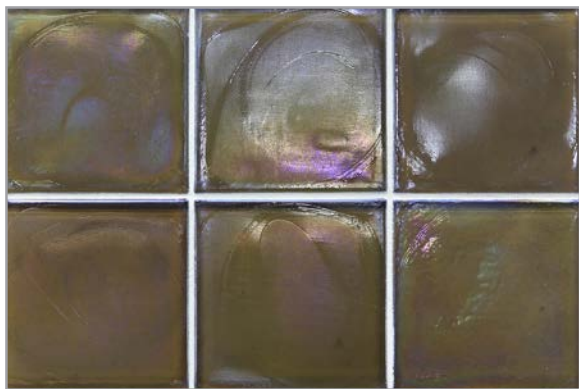

LUNADA
BAYTILE

FLUX

FLUX PATTERNS

4" Hex
(98 mm)

4 x 4
(98 mm x 98 mm)

4 x 8
(98 mm x 198 mm)

Crystal Pearl

Crystal Silk

Clear Pearl

Clear Silk

Cayman Blue Pearl

Cayman Blue Silk

Silver Pearl

Silver Silk

Sage Pearl

Sage Silk

Latte Pearl

Latte Silk

Banchar Pearl

Banchar Silk

Java Blue Pearl

Java Blue Silk

Aqua Blue Pearl

Aqua Blue Silk

Cottage Blue Pearl

Cottage Blue Silk

Midnight Black Pearl

Midnight Black Silk

Flux

Taking a fresh look at the cherished craft of art glass, Lunada Bay Tile revitalizes a customer favorite, the Old Fashioned glass collection, with Flux. The hand cast glass field tiles have been reimagined in timeless shapes and of-the-moment hues. The luminous tiles wash surfaces in glimmering style.