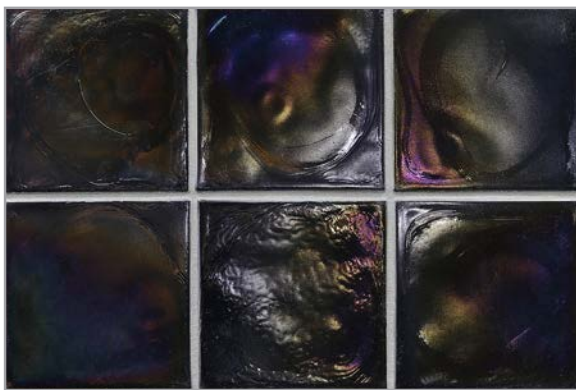

Clear Pearl

Clear Silk

Cayman Blue Pearl

Cayman Blue Silk

Silver Pearl

Silver Silk

Sage Pearl

Sage Silk

Latte Pearl

Latte Silk

Banchar Pearl

Banchar Silk

Java Blue Pearl

Java Blue Silk

Aqua Blue Pearl

Aqua Blue Silk

Cottage Blue Pearl

Cottage Blue Silk

Midnight Black Pearl

Midnight Black Silk

Flux

Taking a fresh look at the cherished craft of art glass, Lunada Bay Tile revitalizes a customer favorite, the Old Fashioned glass collection, with Flux. The hand cast glass field tiles have been reimagined in timeless shapes and of-the-moment hues. The luminous tiles wash surfaces in glimmering style.

Please visit [LunadaBayTile.com](https://www.lunadabaytile.com) for our complete product offerings, applications and installation instructions.

Front Cover: Flux 4 x 8 Silver Pearl and Origami Field Moxie Silver Pearl
Below: Flux 4" Hex Cottage Blue Pearl, Crystal Pearl, Latte Pearl, Latte Silk with Contourz 4" Hex and Fanfare Hex in Urban Mist