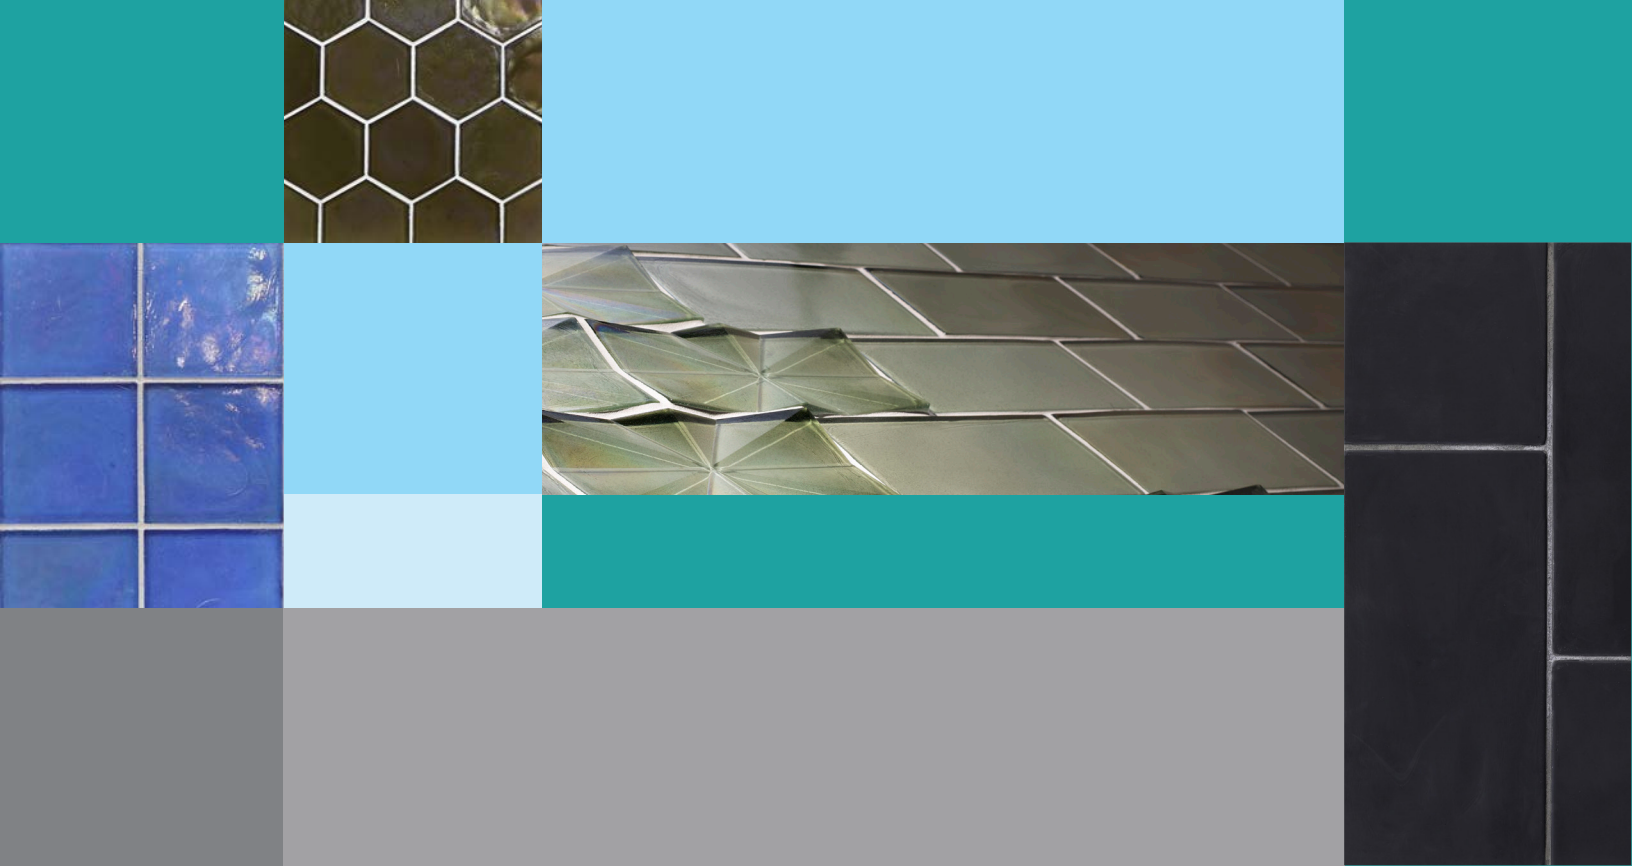

Latte Pearl

Latte Silk

Banchar Pearl

Banchar Silk

Java Blue Pearl

Java Blue Silk

Aqua Blue Pearl

Aqua Blue Silk

Cottage Blue Pearl

Cottage Blue Silk

Midnight Black Pearl

Midnight Black Silk

Flux

Taking a fresh look at the cherished craft of art glass, Lunada Bay Tile revitalizes a customer favorite, the Old Fashioned glass collection, with Flux. The hand cast glass field tiles have been reimagined in timeless shapes and of-the-moment hues. The luminous tiles wash surfaces in glimmering style.

Please visit [LunadaBayTile.com](https://www.lunadabaytile.com) for our complete product offerings, applications and installation instructions.

Front Cover: Flux 4 x 8 Silver Pearl and Origami Field Moxie Silver Pearl
Below: Flux 4" Hex Cottage Blue Pearl, Crystal Pearl, Latte Pearl, Latte Silk with Contourz 4" Hex and Fanfare Hex in Urban Mist