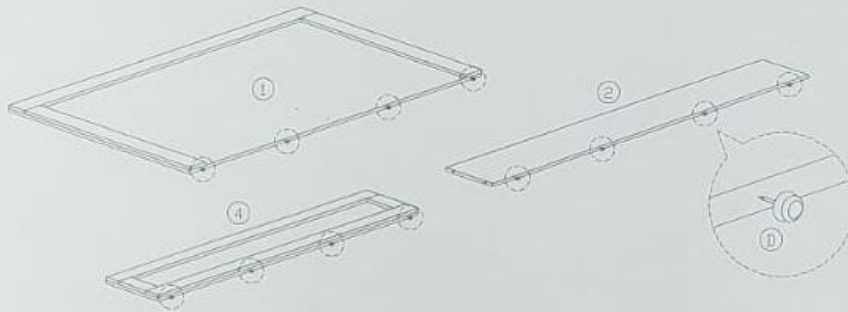

ASSEMBLY INSTRUCTION

MODEL : V9 - 01

HARDWARE	A	B	C	D	E	F	G
	PLASTIC DOWEL 5X25MM	C6 SCREW M4X16MM	C6 SCREW M4X32MM	NAIL LEG	BED BRACKET	L BRACKET	ALLEN KEY (M5)
	1X4	1X44	1X20	1X12	1X2 SETS	1X2	1X1

COMPLETE

PART LIST

ASSEMBLY INSTRUCTION

MODEL : V9 - 01

STEP 1

STEP 2

STEP 3

STEP 4

ASSEMBLY INSTRUCTION