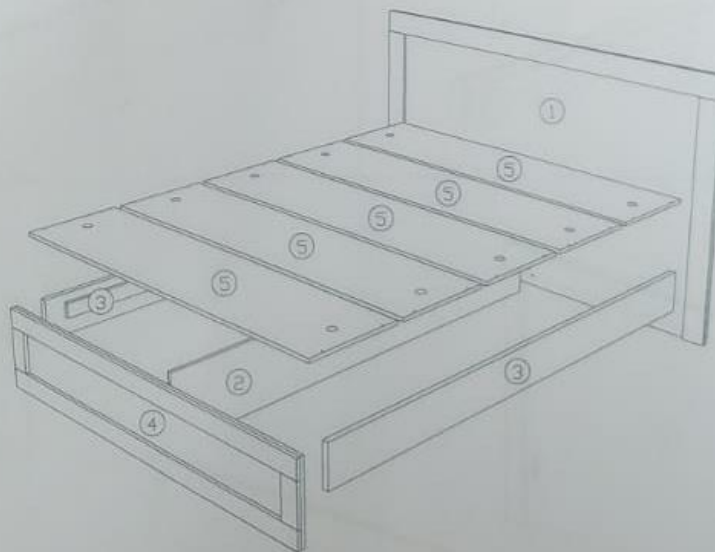

ASSEMBLY INSTRUCTION

MODEL : V9 - 01

HARDWARE	A	B	C	D	E	F	G
	PLASTIC DOWEL 5X25MM	C6 SCREW M4X16MM	C6 SCREW M4X32MM	NAIL LEG	BED BRACKET	L BRACKET	ALLEN KEY (M5)
	1X4	1X44	1X20	1X12	1X2 SETS	1X2	1X1

COMPLETE

PART LIST

ASSEMBLY INSTRUCTION

MODEL : V9 - 01

STEP 1

STEP 2

STEP 3

STEP 4

ASSEMBLY INSTRUCTION

MODEL : V9 - 01

STEP 5

STEP 6

STEP 7