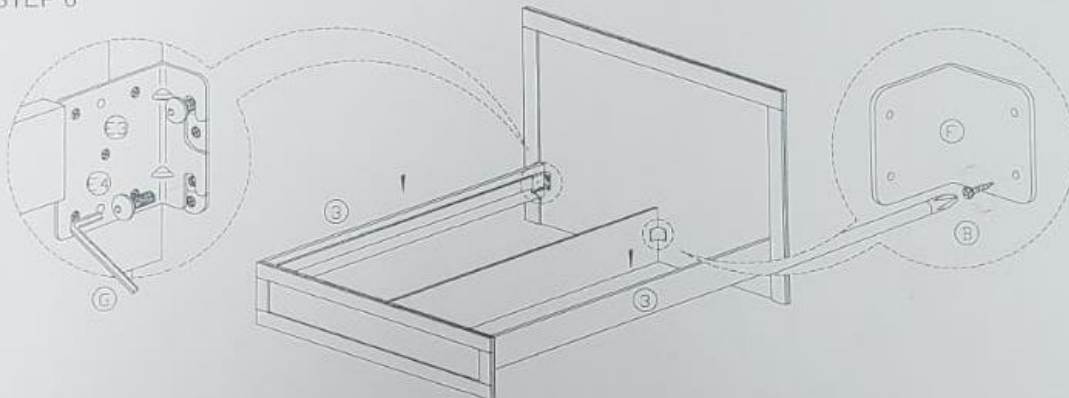

ASSEMBLY INSTRUCTION

MODEL : V9 - 01

HARDWARE	A	B	C	D	E	F	G
	PLASTIC DOWEL 5X25MM	C6 SCREW M4X16MM	C6 SCREW M4X32MM	NAIL LEG	BED BRACKET	L BRACKET	ALLEN KEY (M5)
	1X4	1X44	1X20	1X12	1X2 SETS	1X2	1X1

COMPLETE

PART LIST

ASSEMBLY INSTRUCTION

MODEL : V9 - 01

STEP 1

STEP 2

STEP 3

STEP 4

ASSEMBLY INSTRUCTION

MODEL : V9 - 01

STEP 5

STEP 6

STEP 7