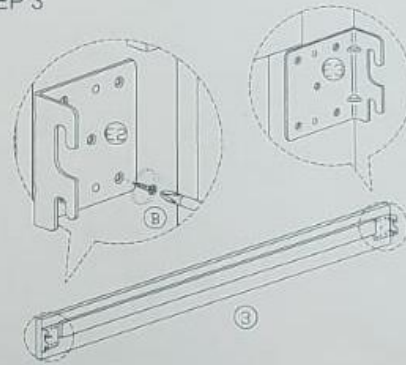

ASSEMBLY INSTRUCTION

MODEL : V9 - 01

HARDWARE	A	B	C	D	E	F	G
	PLASTIC DOWEL 5X25MM	C6 SCREW M4X16MM	C6 SCREW M4X32MM	NAIL LEG	BED BRACKET	L BRACKET	ALLEN KEY (M5)
	1X4	1X44	1X20	1X12	1X2 SETS	1X2	1X1

COMPLETE

PART LIST

ASSEMBLY INSTRUCTION

MODEL : V9 - 01

STEP 1

STEP 2

STEP 3

STEP 4

ASSEMBLY INSTRUCTION

MODEL : V9 - 01

STEP 5

STEP 6

STEP 7