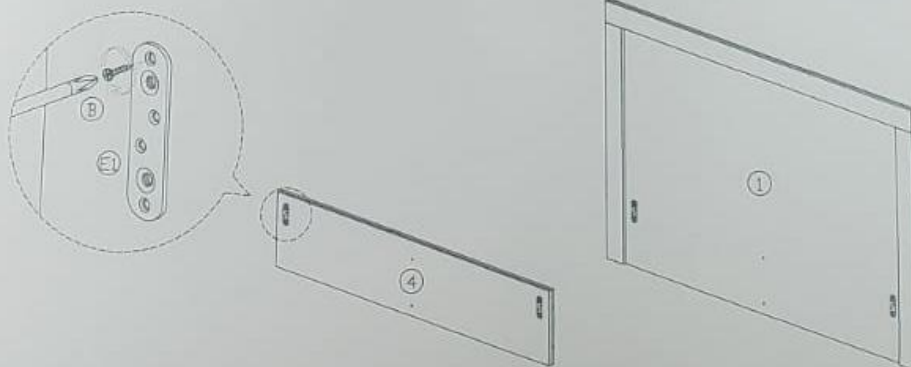

ASSEMBLY INSTRUCTION

MODEL : V9 - 01

HARDWARE	A	B	C	D	E	F	G
	PLASTIC DOWEL 5X25MM	C6 SCREW M4X16MM	C6 SCREW M4X32MM	NAIL LEG	BED BRACKET	L BRACKET	ALLEN KEY (M5)
	1X4	1X44	1X20	1X12	1X2 SETS	1X2	1X1

COMPLETE

PART LIST

ASSEMBLY INSTRUCTION

MODEL : V9 - 01

STEP 1

STEP 2

STEP 3

STEP 4

ASSEMBLY INSTRUCTION

MODEL : V9 - 01

STEP 5

STEP 6

STEP 7