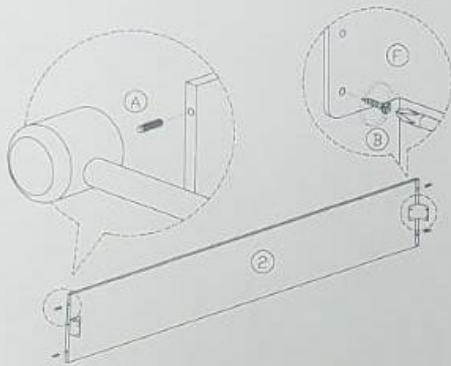

ASSEMBLY INSTRUCTION

MODEL : V9 - 01

HARDWARE	A	B	C	D	E	F	G
	PLASTIC DOWEL 5X25MM	C6 SCREW M4X16MM	C6 SCREW M4X32MM	NAIL LEG	BED BRACKET	L BRACKET	ALLEN KEY (M5)
	1X4	1X44	1X20	1X12	1X2 SETS	1X2	1X1

COMPLETE

PART LIST

ASSEMBLY INSTRUCTION

MODEL : V9 - 01

STEP 1

STEP 2

STEP 3

STEP 4

ASSEMBLY INSTRUCTION