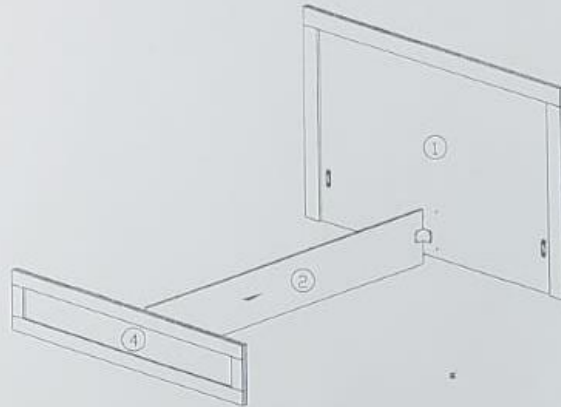

ASSEMBLY INSTRUCTION

MODEL : V9 - 01

STEP 5

STEP 6

STEP 7