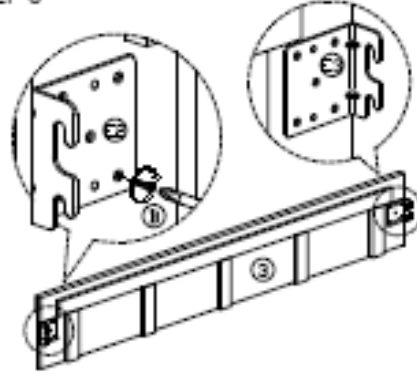

ASSEMBLY INSTRUCTION

MODEL : V5-01 (QUEEN BED)

HARDWARE	A	B	C	D	E	F	G
	 PLASTIC DOWEL Ø50MM 1X4	 16MM CB SCREW NMX16MM 1X44	 32MM CB SCREW MXX32MM 1X20	 NAIL LEG 1X15	 BED BRACKET 1X2 SETS	 L BRACKET 1X2	 ALLEN KEY (M6) 1X1

COMPLETE

PART LIST

ASSEMBLY INSTRUCTION

MODEL : V5-01 (QUEEN BED)

STEP 1

STEP 2

STEP 3

STEP 4