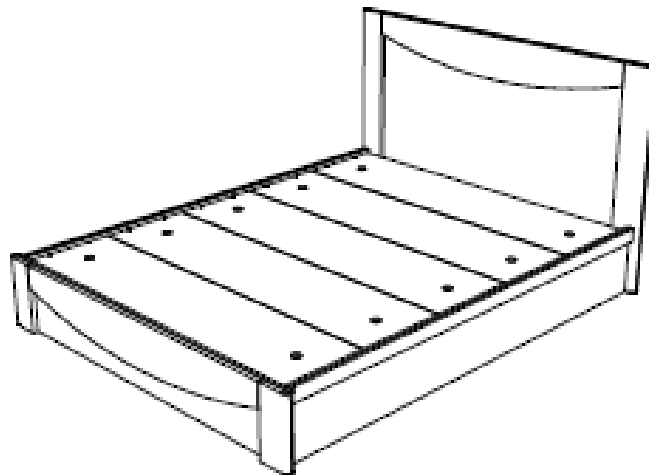

ASSEMBLY INSTRUCTION

MODEL : V5-01 (QUEEN BED)

HARDWARE	A	B	C	D	E	F	G
	 PLASTIC DOWEL Ø50MM 1X4	 16MM CB SCREW NMX16MM 1X44	 32MM CB SCREW MXX32MM 1X20	 NAIL LEG 1X15	 BED BRACKET 1X2 SETS	 L BRACKET 1X2	 ALLEN KEY (M6) 1X1

COMPLETE

PART LIST

ASSEMBLY INSTRUCTION

MODEL : V5-01 (QUEEN BED)

STEP 1

STEP 2

STEP 3

STEP 4