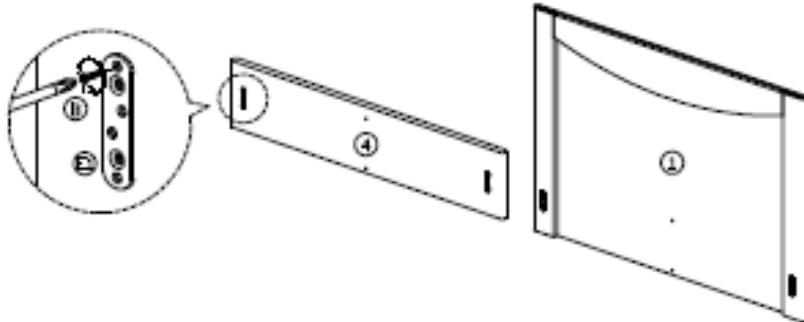

ASSEMBLY INSTRUCTION

MODEL : V5-01 (QUEEN BED)

HARDWARE	A	B	C	D	E	F	G
	 PLASTIC DOWEL Ø50MM 1X4	 16MM CB SCREW NMX16MM 1X44	 32MM CB SCREW MXX32MM 1X20	 NAIL LEG 1X15	 BED BRACKET 1X2 SETS	 L BRACKET 1X2	 ALLEN KEY (M6) 1X1

COMPLETE

PART LIST

ASSEMBLY INSTRUCTION

MODEL : V5-01 (QUEEN BED)

STEP 1

STEP 2

STEP 3

STEP 4