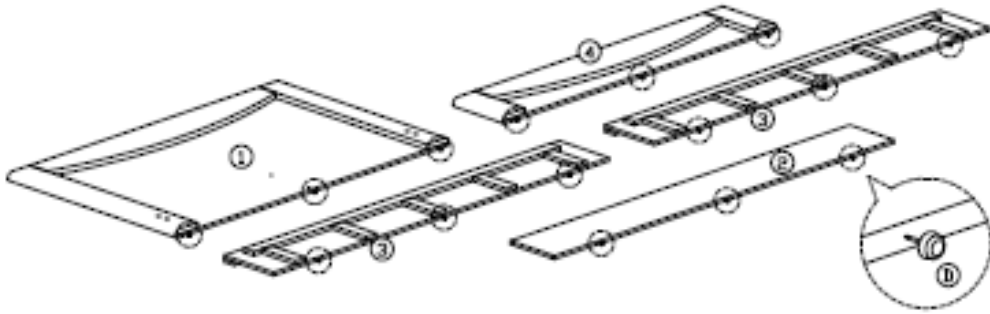

ASSEMBLY INSTRUCTION

MODEL : V5-01 (QUEEN BED)

HARDWARE	A	B	C	D	E	F	G
	 PLASTIC DOWEL Ø50MM 1X4	 16MM CB SCREW NMX16MM 1X44	 32MM CB SCREW MXX32MM 1X20	 NAIL LEG 1X15	 BED BRACKET 1X2 SETS	 L BRACKET 1X2	 ALLEN KEY (M6) 1X1

COMPLETE

PART LIST

ASSEMBLY INSTRUCTION

MODEL : V5-01 (QUEEN BED)

STEP 1

STEP 2

STEP 3

STEP 4