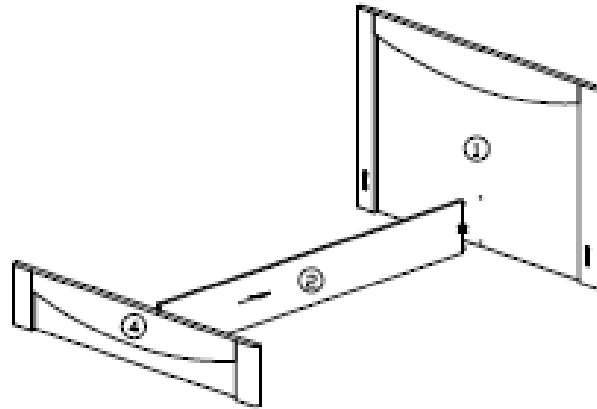

ASSEMBLY INSTRUCTION

MODEL : V5-01 (QUEEN BED)

STEP 5

STEP 6

STEP 7