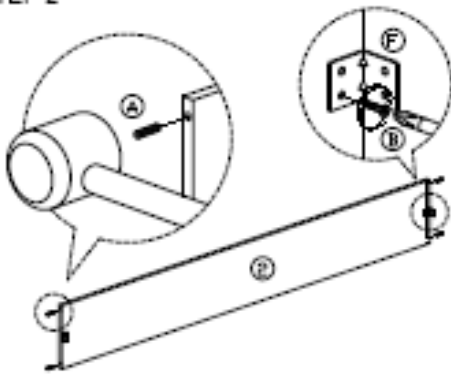

ASSEMBLY INSTRUCTION

MODEL : V5-01 (QUEEN BED)

HARDWARE	A	B	C	D	E	F	G
	 PLASTIC DOWEL Ø50MM 1X4	 16MM CB SCREW NMX16MM 1X44	 32MM CB SCREW MXX32MM 1X20	 NAIL LEG 1X15	 BED BRACKET 1X2 SETS	 L BRACKET 1X2	 ALLEN KEY (M6) 1X1

COMPLETE

PART LIST

ASSEMBLY INSTRUCTION

MODEL : V5-01 (QUEEN BED)

STEP 1

STEP 2

STEP 3

STEP 4