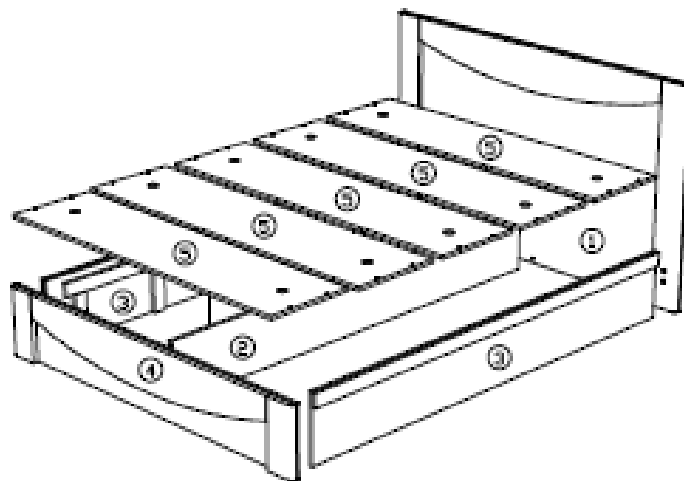

ASSEMBLY INSTRUCTION

MODEL : V5-01 (QUEEN BED)

HARDWARE	A	B	C	D	E	F	G
	 PLASTIC DOWEL Ø50MM 1X4	 16MM CB SCREW NMX16MM 1X44	 32MM CB SCREW MXX32MM 1X20	 NAIL LEG 1X15	 BED BRACKET 1X2 SETS	 L BRACKET 1X2	 ALLEN KEY (M6) 1X1

COMPLETE

PART LIST

ASSEMBLY INSTRUCTION

MODEL : V5-01 (QUEEN BED)

STEP 1

STEP 2

STEP 3

STEP 4

ASSEMBLY INSTRUCTION

MODEL : V5-01 (QUEEN BED)

STEP 5

STEP 6

STEP 7