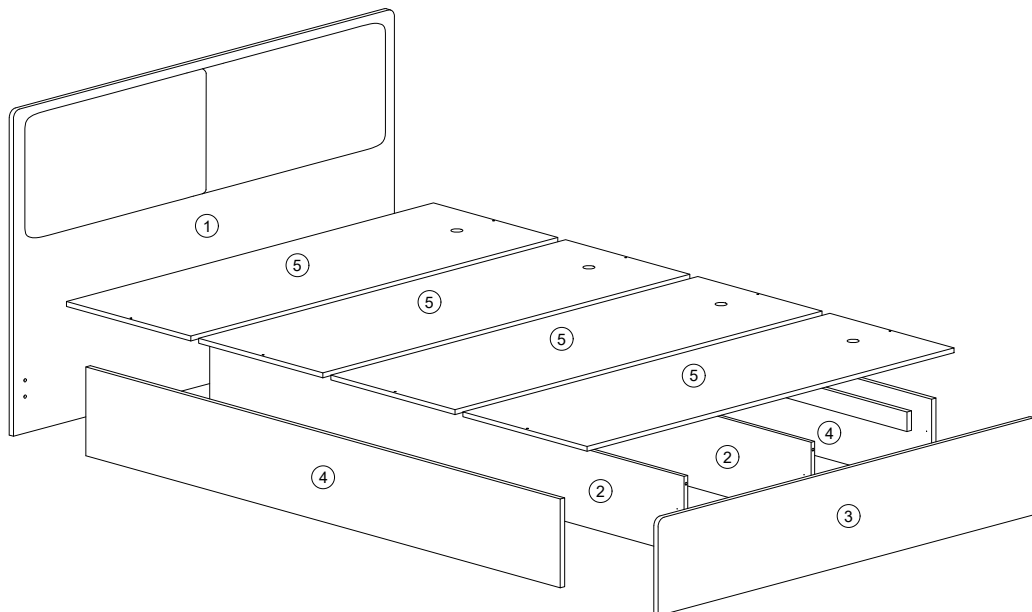

# ASSEMBLY INSTRUCTION

Model : V11-01( 7680 )

HARDWARE	A	B	C	D	E	F	G
	PLASTIC DOWEL M8 X 25MM 1 X 8	C/B SCREW M4 X 16MM 1 X 52	C/B SCREW M4 X 32MM 1 X 8	NAIL LEG 1 X 18	ALLEN KEY M5 1 X 1	L - BRACKET ( 45 MM ) 1 X 4	G1 BED BRACKET 1 X 2 SET

## PART LIST