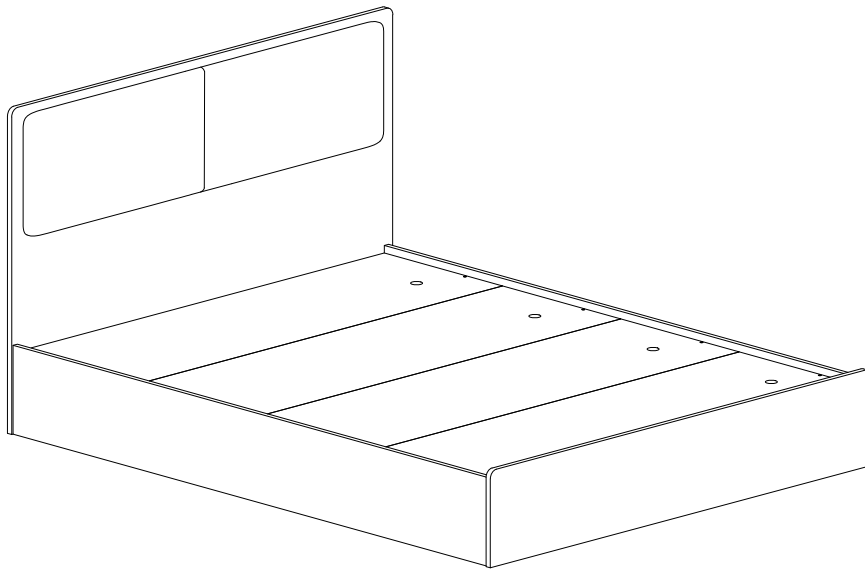

# ASSEMBLY INSTRUCTION

Model : V11-01( 7680 )

HARDWARE	A	B	C	D	E	F	G
	PLASTIC DOWEL M8 X 25MM 1 X 8	C/B SCREW M4 X 16MM 1 X 52	C/B SCREW M4 X 32MM 1 X 8	NAIL LEG 1 X 18	ALLEN KEY M5 1 X 1	L - BRACKET ( 45 MM ) 1 X 4	G1 BED BRACKET 1 X 2 SET

## PART LIST