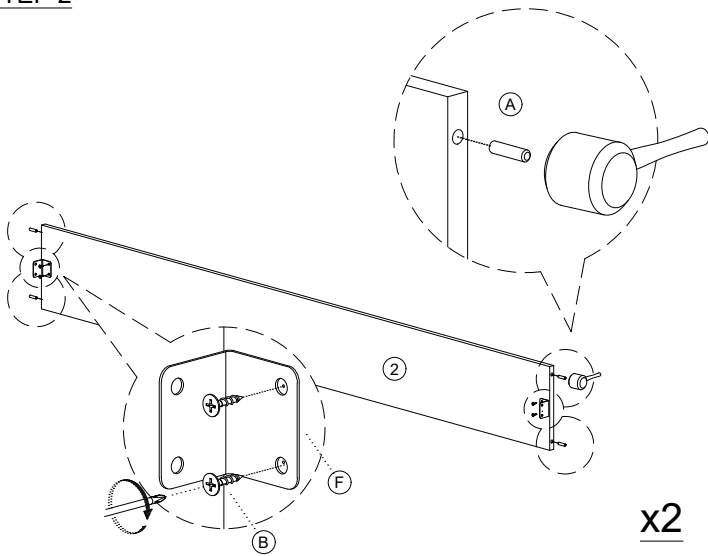

ASSEMBLY INSTRUCTION

Model : V11-01(7680)

STEP 1

STEP 2

STEP 3

STEP 4