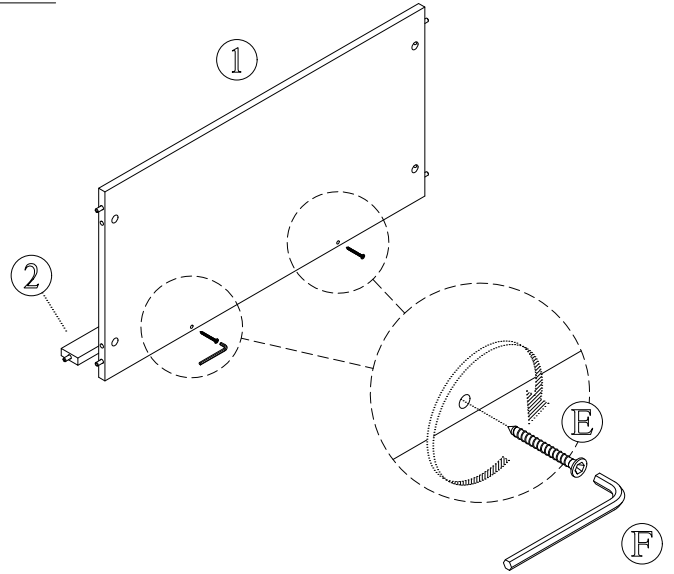

ASSEMBLY INSTRUCTION

Model : V11 - 03

HARDWARE

<p>A</p>  <p>PLASTIC DOWEL M8 X 25MM 1 X 14</p>	<p>B</p>  <p>C/B SCREW M3.5 X 12MM 1 X 66</p>	<p>C</p>  <p>C/B SCREW M4 X 25MM 1 X 10</p>	<p>D</p>  <p>C/B SCREW M4 X 32MM 1 X 50</p>	<p>E</p>  <p>CSK CAP SCREW M6 X 40 1 X 2</p>	<p>F</p>  <p>ALLEN KEY M4 1 X 1</p>	<p>G</p>  <p>G1 G2 MINIFIX 1 X 22 SET</p>	<p>H</p>  <p>POWER PIN 1 X 165</p>	<p>i</p>  <p>U STUP 1 X 2</p>	
<p>J</p>  <p>L / R STUP 1 X 2 SET</p>		<p>K</p>  <p>DRAWER SLIDE 14" 1 X 5 SET</p>							

COMPLETE

PART LIST

STEP 1

STEP 2

ASSEMBLY INSTRUCTION

Model : V11 - 03

STEP 3

STEP 4

STEP 5

STEP 6

STEP 7

• We encourage our end-user to make good use of the anti-dipping set provided in the furniture.

ASSEMBLY INSTRUCTION

Model : V11 - 03

STEP 8

STEP 9