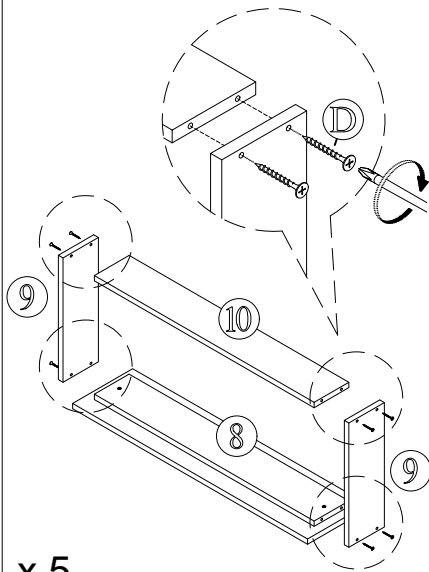

ASSEMBLY INSTRUCTION

Model : V11 - 03

HARDWARE

<p>A</p>  <p>PLASTIC DOWEL M8 X 25MM 1 X 14</p>	<p>B</p>  <p>C/B SCREW M3.5 X 12MM 1 X 66</p>	<p>C</p>  <p>C/B SCREW M4 X 25MM 1 X 10</p>	<p>D</p>  <p>C/B SCREW M4 X 32MM 1 X 50</p>	<p>E</p>  <p>CSK CAP SCREW M6 X 40 1 X 2</p>	<p>F</p>  <p>ALLEN KEY M4 1 X 1</p>	<p>G</p>  <p>G1 G2 MINIFIX 1 X 22 SET</p>	<p>H</p>  <p>POWER PIN 1 X 165</p>	<p>i</p>  <p>U STUP 1 X 2</p>	
<p>J</p>  <p>L / R STUP 1 X 2 SET</p>		<p>K</p>  <p>DRAWER SLIDE 14" 1 X 5 SET</p>							

COMPLETE

PART LIST

STEP 1

STEP 2

ASSEMBLY INSTRUCTION

Model : V11 - 03

STEP 3

STEP 4

STEP 5

STEP 6

STEP 7

• We encourage our end-user to make good use of the anti-dipping set provided in the furniture.

ASSEMBLY INSTRUCTION

Model : V11 - 03

STEP 8

STEP 9

x 5

STEP 10

x 5

STEP 11

x 5

STEP 12

x 5

STEP 13