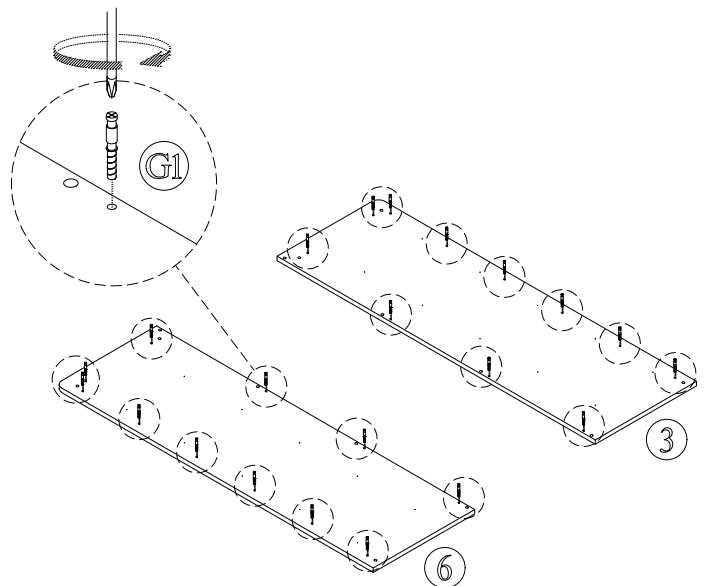

ASSEMBLY INSTRUCTION

Model : V11 - 03

HARDWARE

<p>A</p>  <p>PLASTIC DOWEL M8 X 25MM 1 X 14</p>	<p>B</p>  <p>C/B SCREW M3.5 X 12MM 1 X 66</p>	<p>C</p>  <p>C/B SCREW M4 X 25MM 1 X 10</p>	<p>D</p>  <p>C/B SCREW M4 X 32MM 1 X 50</p>	<p>E</p>  <p>CSK CAP SCREW M6 X 40 1 X 2</p>	<p>F</p>  <p>ALLEN KEY M4 1 X 1</p>	<p>G</p>  <p>G1 G2 MINIFIX 1 X 22 SET</p>	<p>H</p>  <p>POWER PIN 1 X 165</p>	<p>i</p>  <p>U STUP 1 X 2</p>	
<p>J</p>  <p>L / R STUP 1 X 2 SET</p>		<p>K</p>  <p>DRAWER SLIDE 14" 1 X 5 SET</p>							

COMPLETE

PART LIST

STEP 1

STEP 2

ASSEMBLY INSTRUCTION

Model : V11 - 03

STEP 3

STEP 4

STEP 5

STEP 6

STEP 7

• We encourage our end-user to make good use of the anti-dipping set provided in the furniture.

ASSEMBLY INSTRUCTION

Model : V11 - 03

STEP 8

STEP 9

x 5

STEP 10

x 5

STEP 11

x 5

STEP 12

x 5

STEP 13