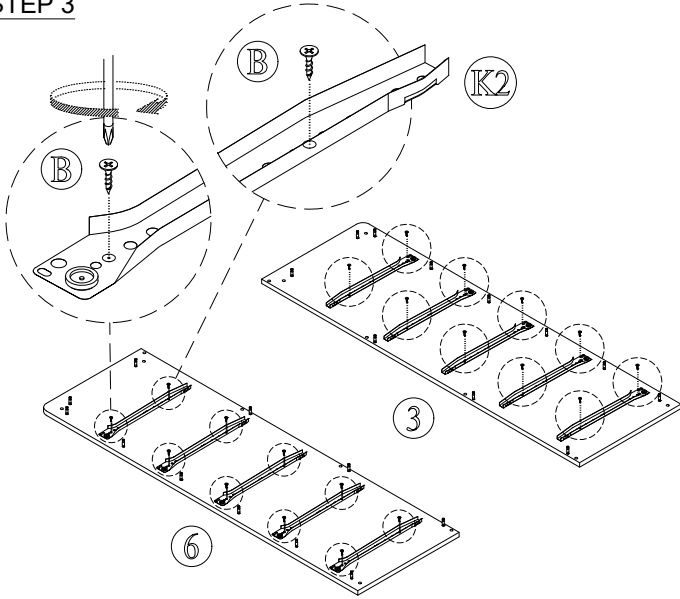

ASSEMBLY INSTRUCTION

Model : V11 - 03

HARDWARE

<p>A</p>  <p>PLASTIC DOWEL M8 X 25MM 1 X 14</p>	<p>B</p>  <p>C/B SCREW M3.5 X 12MM 1 X 66</p>	<p>C</p>  <p>C/B SCREW M4 X 25MM 1 X 10</p>	<p>D</p>  <p>C/B SCREW M4 X 32MM 1 X 50</p>	<p>E</p>  <p>CSK CAP SCREW M6 X 40 1 X 2</p>	<p>F</p>  <p>ALLEN KEY M4 1 X 1</p>	<p>G</p>  <p>G1 G2 MINIFIX 1 X 22 SET</p>	<p>H</p>  <p>POWER PIN 1 X 165</p>	<p>i</p>  <p>U STUP 1 X 2</p>	
<p>J</p>  <p>L / R STUP 1 X 2 SET</p>		<p>K</p>  <p>DRAWER SLIDE 14" 1 X 5 SET</p>							

COMPLETE

PART LIST

STEP 1

STEP 2

ASSEMBLY INSTRUCTION

Model : V11 - 03

STEP 3

STEP 4

STEP 5

STEP 6

STEP 7

• We encourage our end-user to make good use of the anti-dipping set provided in the furniture.

ASSEMBLY INSTRUCTION

Model : V11 - 03

STEP 8

STEP 9