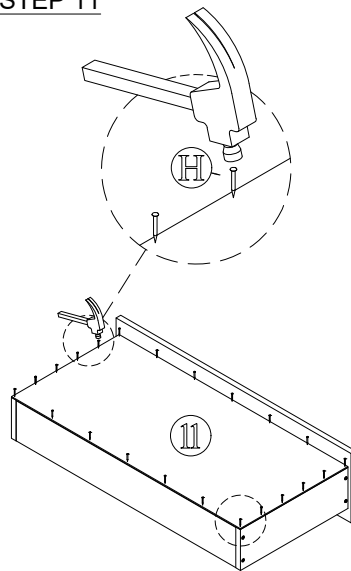

ASSEMBLY INSTRUCTION

Model : V11 - 03

HARDWARE

<p>A</p>  <p>PLASTIC DOWEL M8 X 25MM 1 X 14</p>	<p>B</p>  <p>C/B SCREW M3.5 X 12MM 1 X 66</p>	<p>C</p>  <p>C/B SCREW M4 X 25MM 1 X 10</p>	<p>D</p>  <p>C/B SCREW M4 X 32MM 1 X 50</p>	<p>E</p>  <p>CSK CAP SCREW M6 X 40 1 X 2</p>	<p>F</p>  <p>ALLEN KEY M4 1 X 1</p>	<p>G</p>  <p>G1 G2 MINIFIX 1 X 22 SET</p>	<p>H</p>  <p>POWER PIN 1 X 165</p>	<p>i</p>  <p>U STUP 1 X 2</p>	
<p>J</p>  <p>L / R STUP 1 X 2 SET</p>		<p>K</p>  <p>DRAWER SLIDE 14" 1 X 5 SET</p>							

STEP 5

STEP 6

STEP 7

• We encourage our end-user to make good use of the anti-dipping set provided in the furniture.

ASSEMBLY INSTRUCTION

Model : V11 - 03

STEP 8

STEP 9

x 5

STEP 10

x 5

STEP 11

x 5

STEP 12

x 5

STEP 13