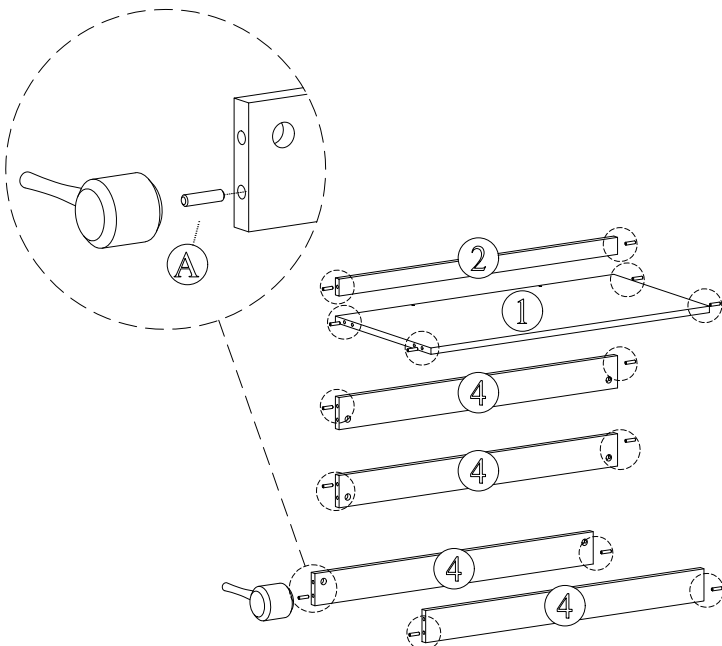

ASSEMBLY INSTRUCTION

Model : V11 - 03

HARDWARE

<p>A</p>  <p>PLASTIC DOWEL M8 X 25MM 1 X 14</p>	<p>B</p>  <p>C/B SCREW M3.5 X 12MM 1 X 66</p>	<p>C</p>  <p>C/B SCREW M4 X 25MM 1 X 10</p>	<p>D</p>  <p>C/B SCREW M4 X 32MM 1 X 50</p>	<p>E</p>  <p>CSK CAP SCREW M6 X 40 1 X 2</p>	<p>F</p>  <p>ALLEN KEY M4 1 X 1</p>	<p>G</p>  <p>G1 G2 MINIFIX 1 X 22 SET</p>	<p>H</p>  <p>POWER PIN 1 X 165</p>	<p>i</p>  <p>U STUP 1 X 2</p>	
<p>J</p>  <p>L / R STUP 1 X 2 SET</p>		<p>K</p>  <p>DRAWER SLIDE 14" 1 X 5 SET</p>							

COMPLETE

PART LIST

STEP 1

STEP 2

ASSEMBLY INSTRUCTION

Model : V11 - 03

STEP 3

STEP 4

STEP 5

STEP 6

STEP 7

• We encourage our end-user to make good use of the anti-dipping set provided in the furniture.

ASSEMBLY INSTRUCTION

Model : V11 - 03

STEP 8

STEP 9