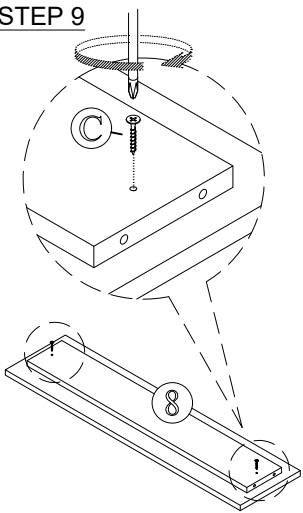

ASSEMBLY INSTRUCTION

Model : V11 - 03

HARDWARE

<p>A</p>  <p>PLASTIC DOWEL M8 X 25MM 1 X 14</p>	<p>B</p>  <p>C/B SCREW M3.5 X 12MM 1 X 66</p>	<p>C</p>  <p>C/B SCREW M4 X 25MM 1 X 10</p>	<p>D</p>  <p>C/B SCREW M4 X 32MM 1 X 50</p>	<p>E</p>  <p>CSK CAP SCREW M6 X 40 1 X 2</p>	<p>F</p>  <p>ALLEN KEY M4 1 X 1</p>	<p>G</p>  <p>G1 G2 MINIFIX 1 X 22 SET</p>	<p>H</p>  <p>POWER PIN 1 X 165</p>	<p>i</p>  <p>U STUP 1 X 2</p>	
<p>J</p>  <p>L / R STUP 1 X 2 SET</p>		<p>K</p>  <p>DRAWER SLIDE 14" 1 X 5 SET</p>							

STEP 5

STEP 6

STEP 7

• We encourage our end-user to make good use of the anti-dipping set provided in the furniture.

ASSEMBLY INSTRUCTION

Model : V11 - 03

STEP 8

STEP 9

x 5

STEP 10

x 5

STEP 11

x 5

STEP 12

x 5

STEP 13