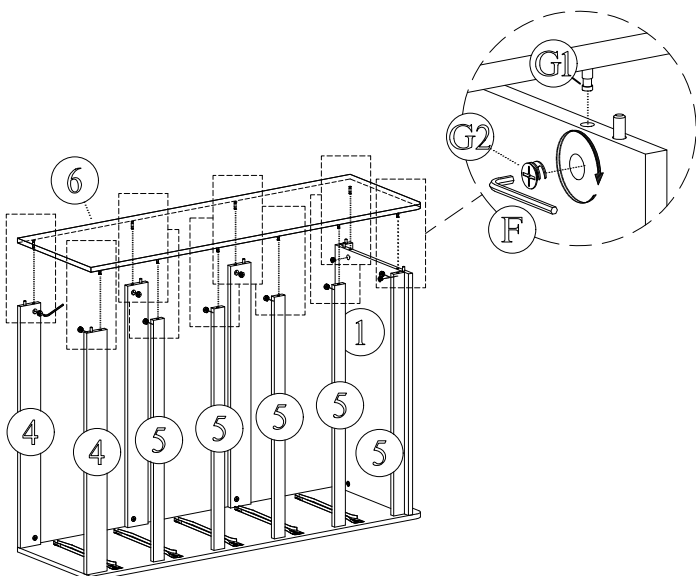

ASSEMBLY INSTRUCTION

Model : V11 - 03

HARDWARE

<p>A</p>  <p>PLASTIC DOWEL M8 X 25MM 1 X 14</p>	<p>B</p>  <p>C/B SCREW M3.5 X 12MM 1 X 66</p>	<p>C</p>  <p>C/B SCREW M4 X 25MM 1 X 10</p>	<p>D</p>  <p>C/B SCREW M4 X 32MM 1 X 50</p>	<p>E</p>  <p>CSK CAP SCREW M6 X 40 1 X 2</p>	<p>F</p>  <p>ALLEN KEY M4 1 X 1</p>	<p>G</p>  <p>G1 G2 MINIFIX 1 X 22 SET</p>	<p>H</p>  <p>POWER PIN 1 X 165</p>	<p>i</p>  <p>U STUP 1 X 2</p>	
<p>J</p>  <p>L / R STUP 1 X 2 SET</p>		<p>K</p>  <p>DRAWER SLIDE 14" 1 X 5 SET</p>							

COMPLETE

PART LIST

STEP 1

STEP 2

ASSEMBLY INSTRUCTION

Model : V11 - 03

STEP 3

STEP 4

STEP 5

STEP 6

STEP 7

• We encourage our end-user to make good use of the anti-dipping set provided in the furniture.

ASSEMBLY INSTRUCTION

Model : V11 - 03

STEP 8

STEP 9

x 5

STEP 10

x 5

STEP 11

x 5

STEP 12

x 5

STEP 13