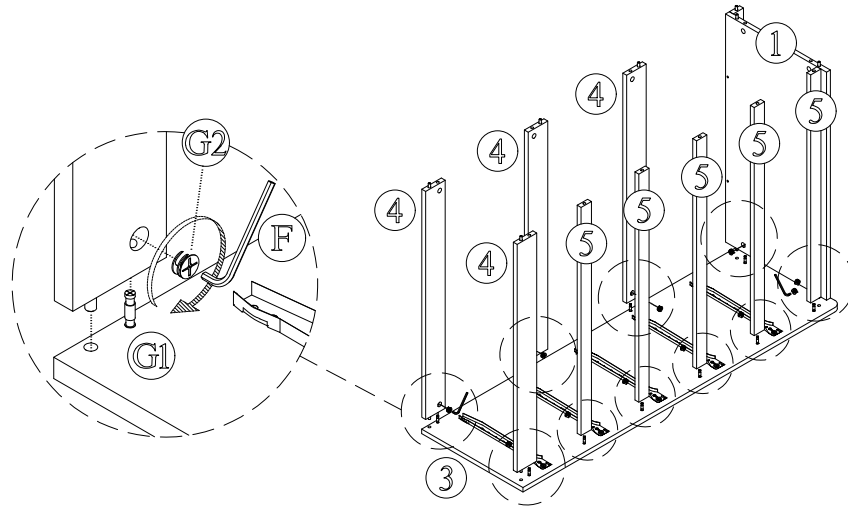

ASSEMBLY INSTRUCTION

Model : V11 - 03

HARDWARE

<p>A</p>  <p>PLASTIC DOWEL M8 X 25MM 1 X 14</p>	<p>B</p>  <p>C/B SCREW M3.5 X 12MM 1 X 66</p>	<p>C</p>  <p>C/B SCREW M4 X 25MM 1 X 10</p>	<p>D</p>  <p>C/B SCREW M4 X 32MM 1 X 50</p>	<p>E</p>  <p>CSK CAP SCREW M6 X 40 1 X 2</p>	<p>F</p>  <p>ALLEN KEY M4 1 X 1</p>	<p>G</p>  <p>G1 G2 MINIFIX 1 X 22 SET</p>	<p>H</p>  <p>POWER PIN 1 X 165</p>	<p>i</p>  <p>U STUP 1 X 2</p>	
<p>J</p>  <p>L / R STUP 1 X 2 SET</p>		<p>K</p>  <p>DRAWER SLIDE 14" 1 X 5 SET</p>							

COMPLETE

PART LIST

STEP 1

STEP 2

ASSEMBLY INSTRUCTION

Model : V11 - 03

STEP 3

STEP 4

STEP 5

STEP 6

STEP 7

• We encourage our end-user to make good use of the anti-dipping set provided in the furniture.

ASSEMBLY INSTRUCTION

Model : V11 - 03

STEP 8

STEP 9