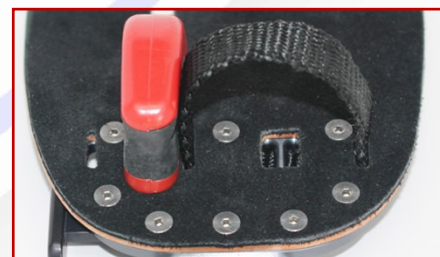

Setup Options

Two Finger Options