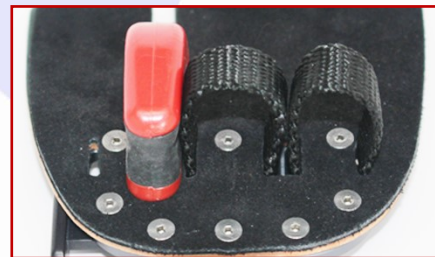

Setup Options

Two Finger Options