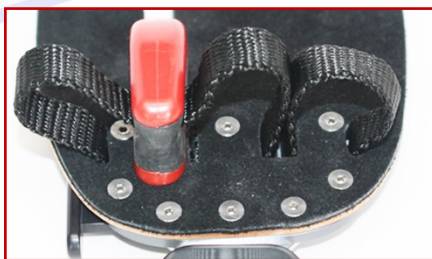

Three Finger Options