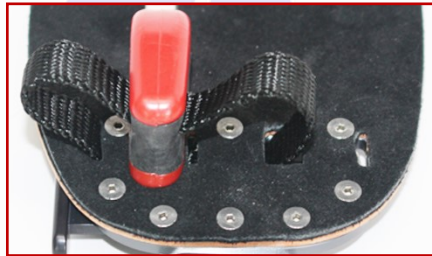

Setup Options

Two Finger Options