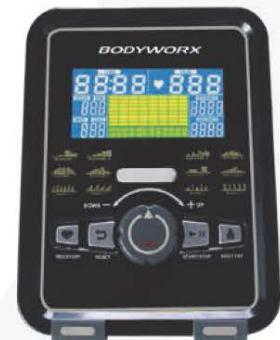

# CARDIO

Upright Bikes

iConsole+ APP

## UPRIGHT BIKE

Product Code: ABX600

### Key Features

Resistance:	32 Levels Auto Tension	Cranks:	3 Piece Crank
Console:	Backlit LCD display which show Time, Speed, Distance, Calories, RPM & Pulse	Pedals:	Two-tone big Pedals
Programs:	HRC, Beginner, Advance, Sporty, Cardio, Watt Program, Recovery, Bodyfat & Manual	Saddle:	Large comfort Saddle
Heart Rate:	Contact & Polar™ Receiver	Flywheel:	9KG
Seat Adjustment:	Quick release Pop-pin with Up / Down as well as Forward / Back adjustment	Maximum User Weight:	150KG (331LBS)
		Assembled Dimensions:	109cm (L) x 56cm (W) x 149cm (H)