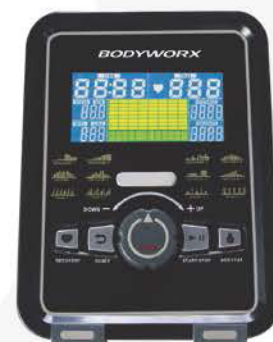

CARDIO

Recumbent Bikes

iConsole+ APP

RECUMBENT BIKE

Product Code: ARX700

Key Features

Resistance:	32 Levels Auto Tension	Handlebars:	Adjustable
Console:	Backlit LCD display which show Scan, Time, Speed, Distance, Calories, RPM & Pulse	Cranks:	3 Piece Crank
Programs:	HRC, Beginner, Advance, Sporty, Cardio, Watt Program, Recovery, Bodyfat & Manual	Pedals:	Two-tone big Pedals
Heart Rate:	Contact & Polar™ Receiver	Saddle:	Large moulded Saddle
Seat Adjustment:	Forward / Back adjustment	Back Rest:	Mesh for ultra comfort
		Flywheel:	9KG
		Maximum User Weight:	150KG (331LBS)
		Assembled Dimensions:	154.5cm (L) x 32.5cm (W) x 70.5cm (H)

Other Features

- Smart Phone & Tablet Holder
- Bluetooth with APP
- USB Charger
- Transportation Wheels

*All specs subject to change without notice

www.manicfitness.com.au