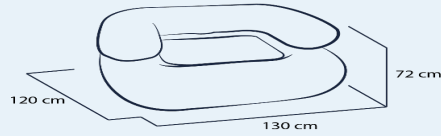

CHILLOUT FURNITURE

SINGLE CHAIR

code	description	Price AUD
CHILL-SCH	Single chair (white or grey)	550
CHILL-SCH SOCK	Printed sock on back support tube	525
CHILL-SCH SEAT BL	One color seat mattress	200
CHILL-SCH SEAT PC	Printed seat mattress	250
CHILL-SCH BAG	Transport bag	175
DTP-SCH	Graphic work (artwork to templates per one design)	225

DOUBLE CHAIR

code	description	Price AUD
CHILL-DCH	Double chair (white or grey)	725
CHILL-DCH SOCK	Printed sock on back support tube	700
CHILL-DCH SEAT BL	One color seat mattress (one pair)	325
CHILL-DCH SEAT PC	Printed seat mattress (one pair)	425
CHILL-DCH BAG	Transport bag	200
DTP-DCH	Graphic work (artwork to templates per one design)	225