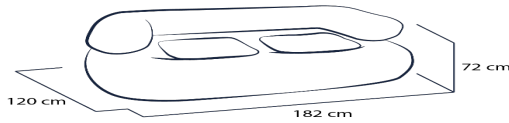

CHILLOUT FURNITURE

SINGLE CHAIR

code	description	Price AUD
CHILL-SCH	Single chair (white or grey)	550
CHILL-SCH SOCK	Printed sock on back support tube	525
CHILL-SCH SEAT BL	One color seat mattress	200
CHILL-SCH SEAT PC	Printed seat mattress	250
CHILL-SCH BAG	Transport bag	175
DTP-SCH	Graphic work (artwork to templates per one design)	225

DOUBLE CHAIR

code	description	Price AUD
CHILL-DCH	Double chair (white or grey)	725
CHILL-DCH SOCK	Printed sock on back support tube	700
CHILL-DCH SEAT BL	One color seat mattress (one pair)	325
CHILL-DCH SEAT PC	Printed seat mattress (one pair)	425
CHILL-DCH BAG	Transport bag	200
DTP-DCH	Graphic work (artwork to templates per one design)	225