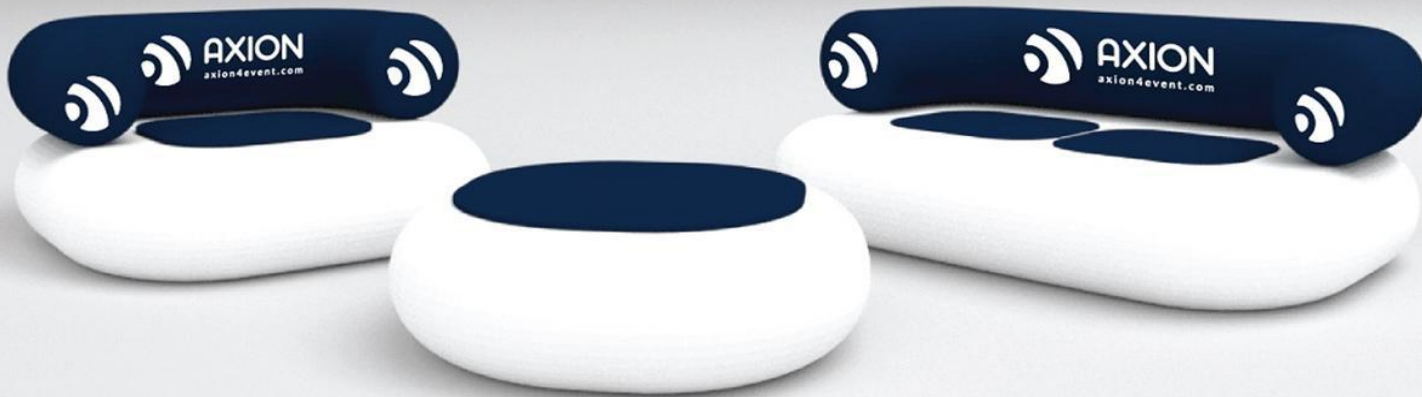

CHILLOUT FURNITURE

SINGLE CHAIR

code	description	Price AUD
CHILL-SCH	Single chair (white or grey)	550
CHILL-SCH SOCK	Printed sock on back support tube	525
CHILL-SCH SEAT BL	One color seat mattress	200
CHILL-SCH SEAT PC	Printed seat mattress	250
CHILL-SCH BAG	Transport bag	175
DTP-SCH	Graphic work (artwork to templates per one design)	225

DOUBLE CHAIR

code	description	Price AUD
CHILL-DCH	Double chair (white or grey)	725
CHILL-DCH SOCK	Printed sock on back support tube	700
CHILL-DCH SEAT BL	One color seat mattress (one pair)	325
CHILL-DCH SEAT PC	Printed seat mattress (one pair)	425
CHILL-DCH BAG	Transport bag	200
DTP-DCH	Graphic work (artwork to templates per one design)	225