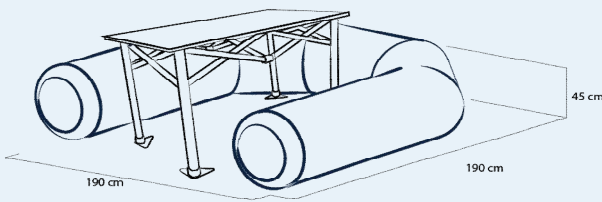

YOU SEAT

code	description	price AUD
PSU60 BL	Seat in U shape, blank	858
PSU60 PC	Seat in U shape, dye sublimation printed	1078
PSU60 SOCK PC	Optional extra sock for Seat in U shape, dye sub printed	748
DTP-PSU	Graphic work (artwork to templates per one design)	99
FT60	Flexi table 60x120cm, to be used with PSU60	429

OMEGA SEAT