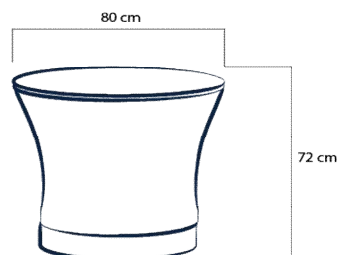

OMEGA SEAT

code	description	price AUD
PSC100 BL	Seat in C shape, blank	891
PSC100 PC	Seat in C shape, dye sublimation printed	1100
PSC100 SOCK PC	Optional extra sock for Seat in C shape, dye sub printed	781
DTP-PSC	Graphic work (artwork to templates per one design)	165
PST100W	White fiberglass table, to be used with PSC100	1298
PST100S	Printed sticker on top of the table, diameter 80cm	99

BONGO PUFF

Might be used in a set with Bongo table

code	description	price AUD
PUFF50 BL	Puff seat 50cm, blank	374
PUFF50 PC	Puff seat 50cm, dye sub printed	407
PUFF50 SOCK PC	Optional extra sock for Puff seat 50cm, dye sub printed	176

BISTRO PUFF

Might be used as a set with Bistro table

code	description	price AUD
PUFF68 BL	Puff seat 68cm, blank	396
PUFF68 PC	Puff seat 68cm, dye sub printed	429
PUFF68 SOCK PC	Optional extra sock for Puff seat 68cm, dye sub printed	198
DTP-PUFF	Graphic work (artwork to templates per one design)	44