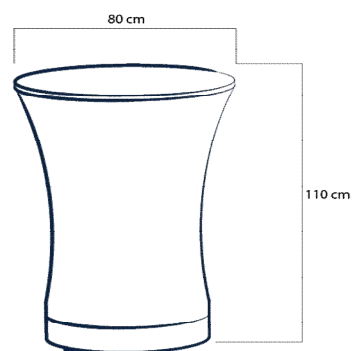

BONGO PUFF

Might be used in a set with Bongo table

code	description	price AUD
PUFF50 BL	Puff seat 50cm, blank	374
PUFF50 PC	Puff seat 50cm, dye sub printed	407
PUFF50 SOCK PC	Optional extra sock for Puff seat 50cm, dye sub printed	176

BISTRO PUFF

Might be used as a set with Bistro table

code	description	price AUD
PUFF68 BL	Puff seat 68cm, blank	396
PUFF68 PC	Puff seat 68cm, dye sub printed	429
PUFF68 SOCK PC	Optional extra sock for Puff seat 68cm, dye sub printed	198
DTP-PUFF	Graphic work (artwork to templates per one design)	44