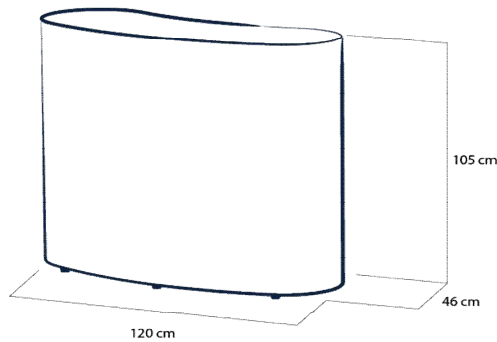

 **AXION** | FURNITURE
axion4event.com

PRICE LIST OF PNEUMATIC FURNITURE 2018

STRAIGHT DESK

code	description	price AUD
DSS120	Straight desk 120cm, completely dye sublimation printed	1419
DSS120 SOCK	Optional extra sock for Straight desk 120cm, printed	539
DSS120-DR	Optional set of 2 internal racks between inflatable tubes	198
DTP-DS	Graphic work (artwork to templates per one design)	77
DSS120 PVCC	Transparent PVC film top cover	55
DSS120 ACRC	Transparent acrylic glass top cover	198
DSS EPC	Edge protection cover	77

BENDED DESK

code	description	price AUD
DSB120	Bended desk 120cm, completely dye sublimation printed	1485
DSB120 SOCK	Optional extra sock for Bended desk 120cm, dye sub printed	561
DSB120-DR	Optional set of 2 internal racks between inflatable tubes	198
DTP-DS	Graphic work (artwork to templates per one design)	77
DSB120 PVCC	Transparent PVC film top cover	66
DSB120 ACRC	Transparent acrylic glass top cover	209
DSB EPC	Edge protection cover	77