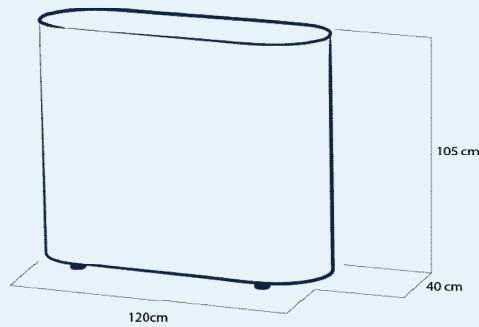

 **AXION** | FURNITURE
axion4event.com

PRICE LIST OF PNEUMATIC FURNITURE 2018

STRAIGHT DESK

code	description	price AUD
DSS120	Straight desk 120cm, completely dye sublimation printed	1419
DSS120 SOCK	Optional extra sock for Straight desk 120cm, printed	539
DSS120-DR	Optional set of 2 internal racks between inflatable tubes	198
DTP-DS	Graphic work (artwork to templates per one design)	77
DSS120 PVCC	Transparent PVC film top cover	55
DSS120 ACRC	Transparent acrylic glass top cover	198
DSS EPC	Edge protection cover	77

BENDED DESK

code	description	price AUD
DSB120	Bended desk 120cm, completely dye sublimation printed	1485
DSB120 SOCK	Optional extra sock for Bended desk 120cm, dye sub printed	561
DSB120-DR	Optional set of 2 internal racks between inflatable tubes	198
DTP-DS	Graphic work (artwork to templates per one design)	77
DSB120 PVCC	Transparent PVC film top cover	66
DSB120 ACRC	Transparent acrylic glass top cover	209
DSB EPC	Edge protection cover	77