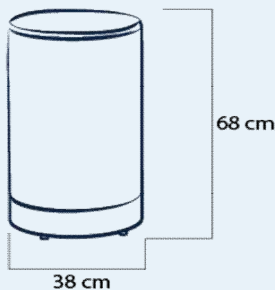

code	description	price AUD
PUFF50 BL	Puff seat 50cm, blank	374
PUFF50 PC	Puff seat 50cm, dye sub printed	407
PUFF50 SOCK PC	Optional extra sock for Puff seat 50cm, dye sub printed	176

BISTRO PUFF

Might be used as a set with Bistro table

code	description	price AUD
PUFF68 BL	Puff seat 68cm, blank	396
PUFF68 PC	Puff seat 68cm, dye sub printed	429
PUFF68 SOCK PC	Optional extra sock for Puff seat 68cm, dye sub printed	198
DTP-PUFF	Graphic work (artwork to templates per one design)	44