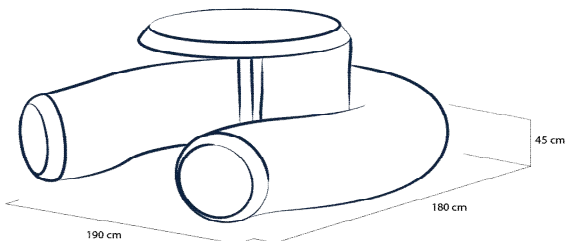

code	description	price AUD
PSC100 BL	Seat in C shape, blank	891
PSC100 PC	Seat in C shape, dye sublimation printed	1100
PSC100 SOCK PC	Optional extra sock for Seat in C shape, dye sub printed	781
DTP-PSC	Graphic work (artwork to templates per one design)	165
PST100W	White fiberglass table, to be used with PSC100	1298
PST100S	Printed sticker on top of the table, diameter 80cm	99

BONGO PUFF

Might be used in a set with Bongo table