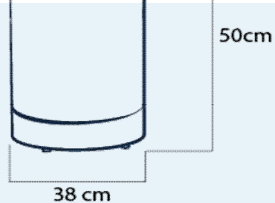

code	description	price AUD
PUFF50 BL	Puff seat 50cm, blank	374
PUFF50 PC	Puff seat 50cm, dye sub printed	407
PUFF50 SOCK PC	Optional extra sock for Puff seat 50cm, dye sub printed	176

BISTRO PUFF

Might be used as a set with Bistro table

code	description	price AUD
PUFF68 BL	Puff seat 68cm, blank	396
PUFF68 PC	Puff seat 68cm, dye sub printed	429
PUFF68 SOCK PC	Optional extra sock for Puff seat 68cm, dye sub printed	198
DTP-PUFF	Graphic work (artwork to templates per one design)	44