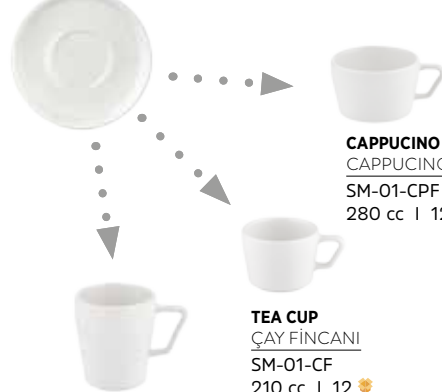

**CAPPUCINO & TEA & MUG SAUCER
CAPPUCINO & ÇAY & KUPA TABAĞI**

SM-01-CT
15 cm | 24 🍯

CAPPUCINO CUP
CAPPUCINO FİNCANI
SM-01-CPF
280 cc | 12 🍯

TEA CUP
ÇAY FİNCANI
SM-01-CF
210 cc | 12 🍯

MUG
KUPA
SM-01-MUG
330 cc | 6 🍯