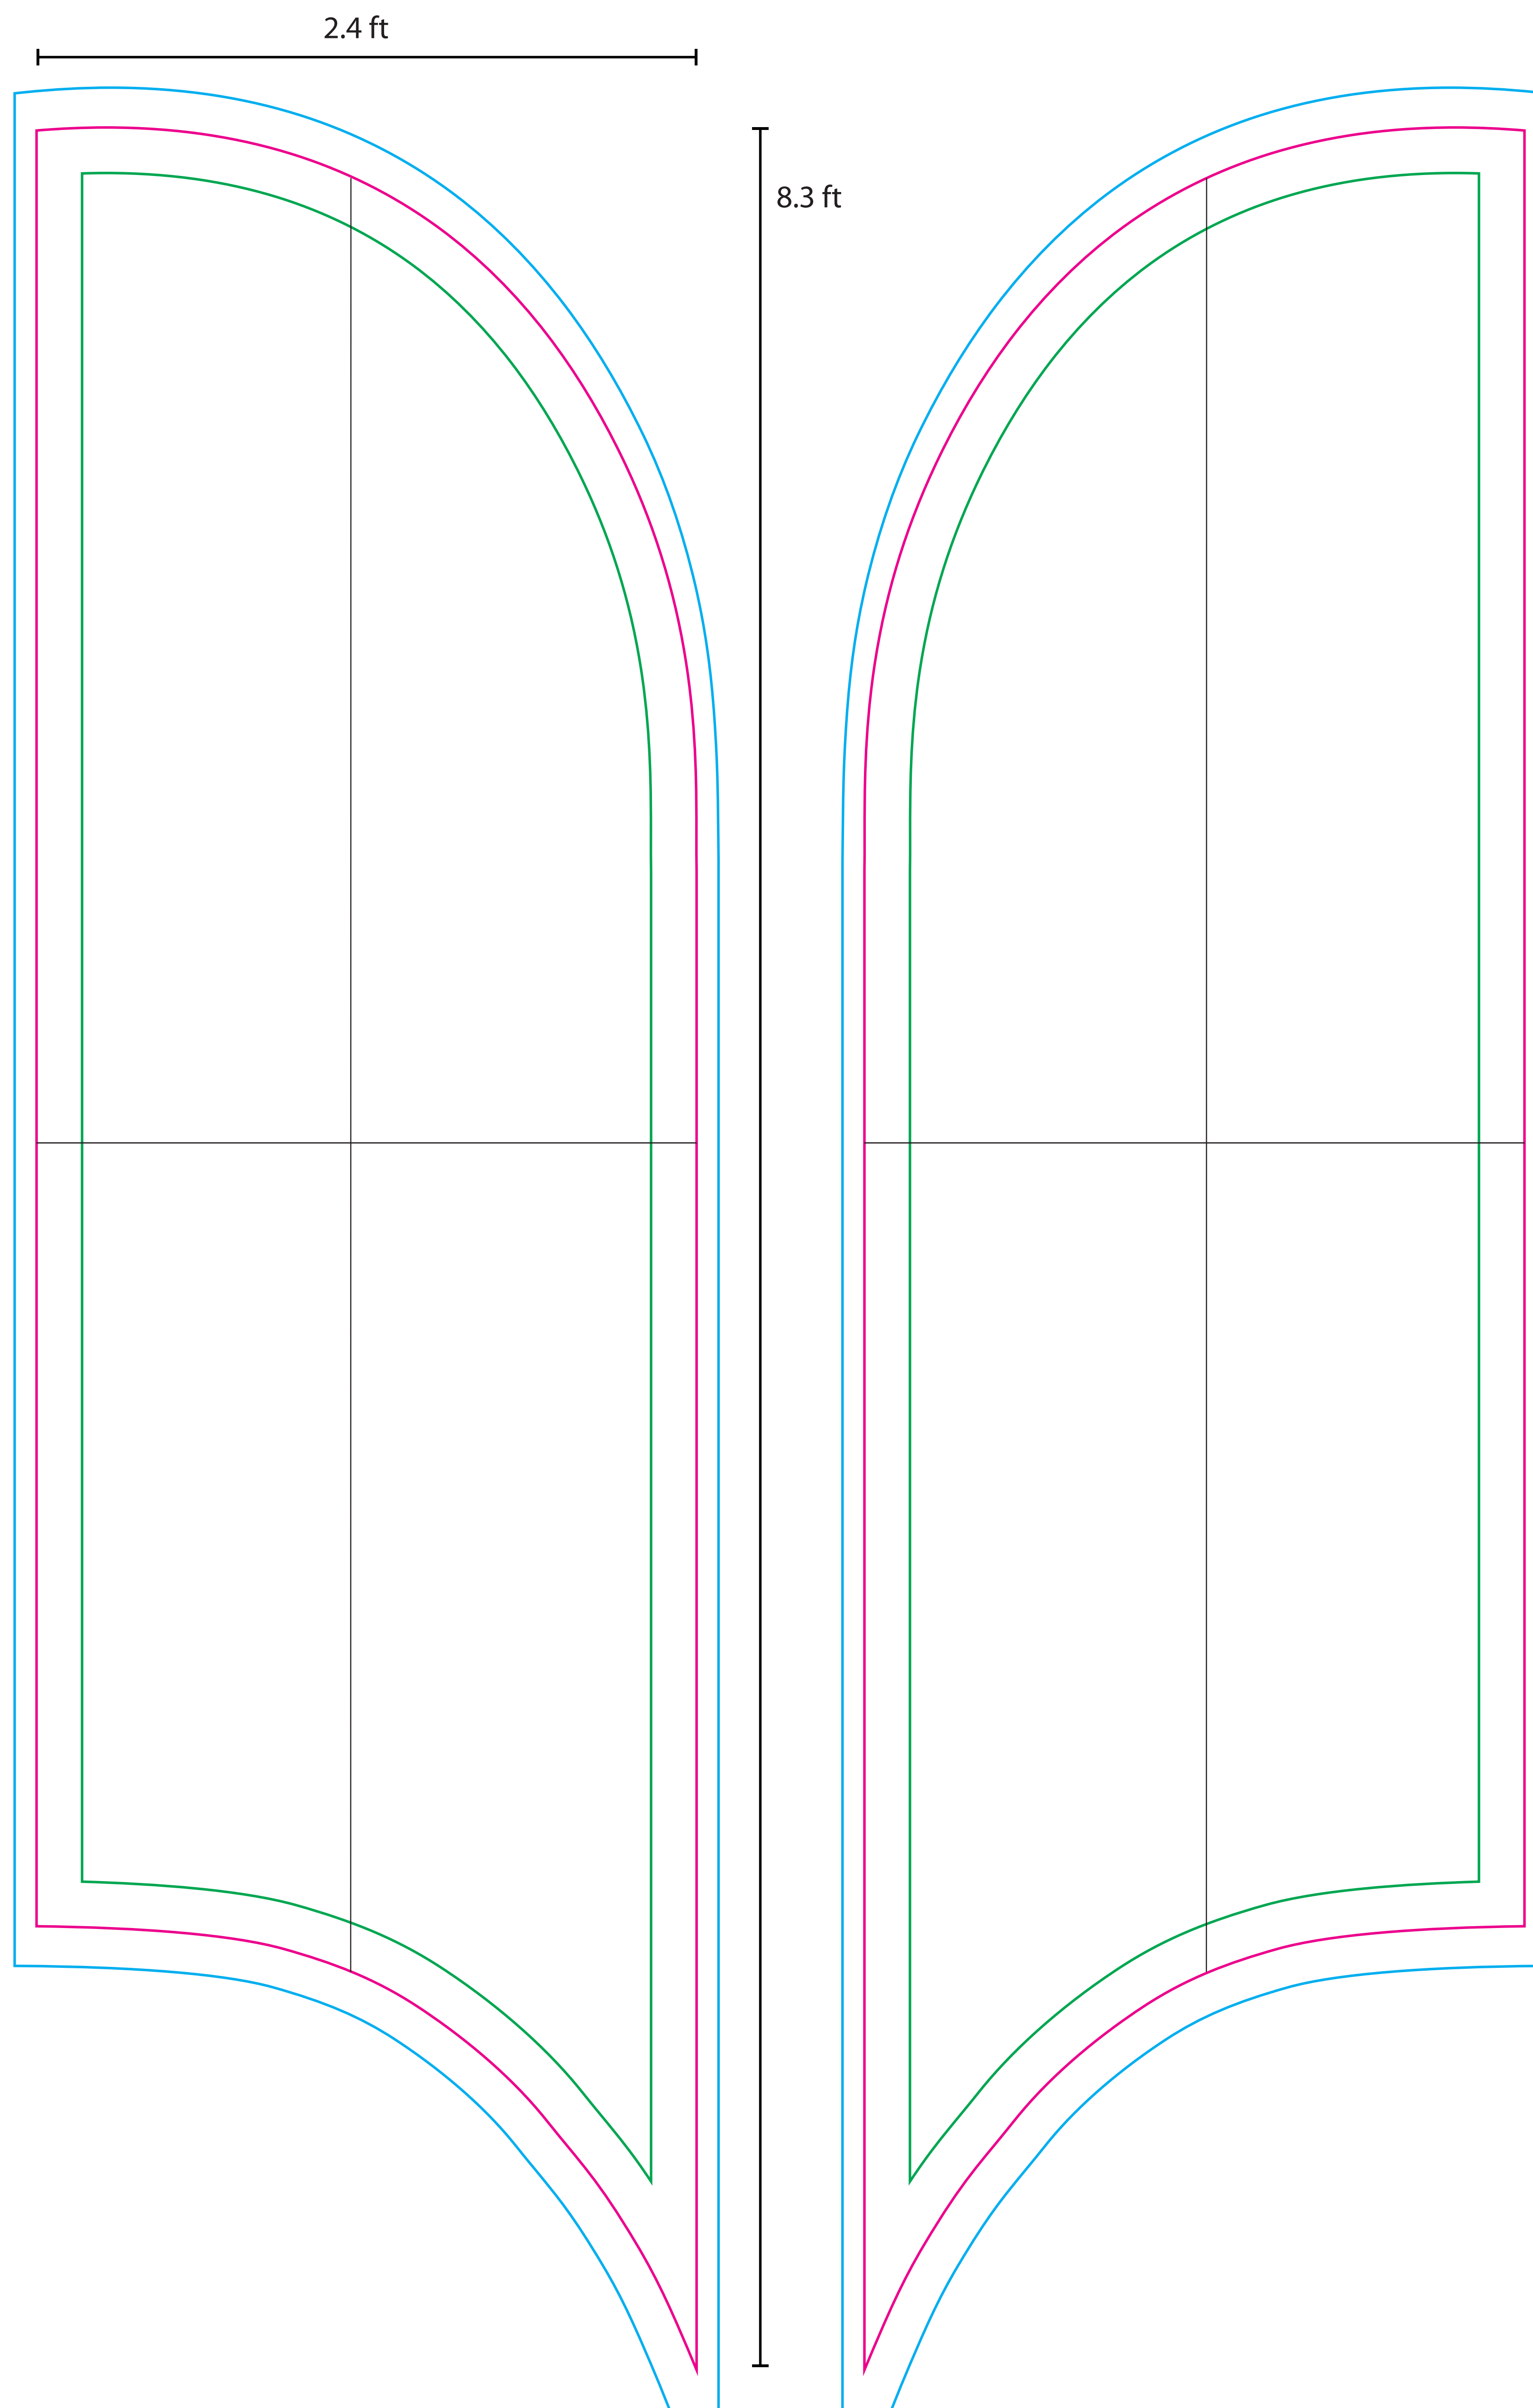

DOUBLE SIDED

SINGLE SIDED

SCALE UP 400%
FOR FULL SIZE

- Safe Area
- Final Trim
- Bleed Trim