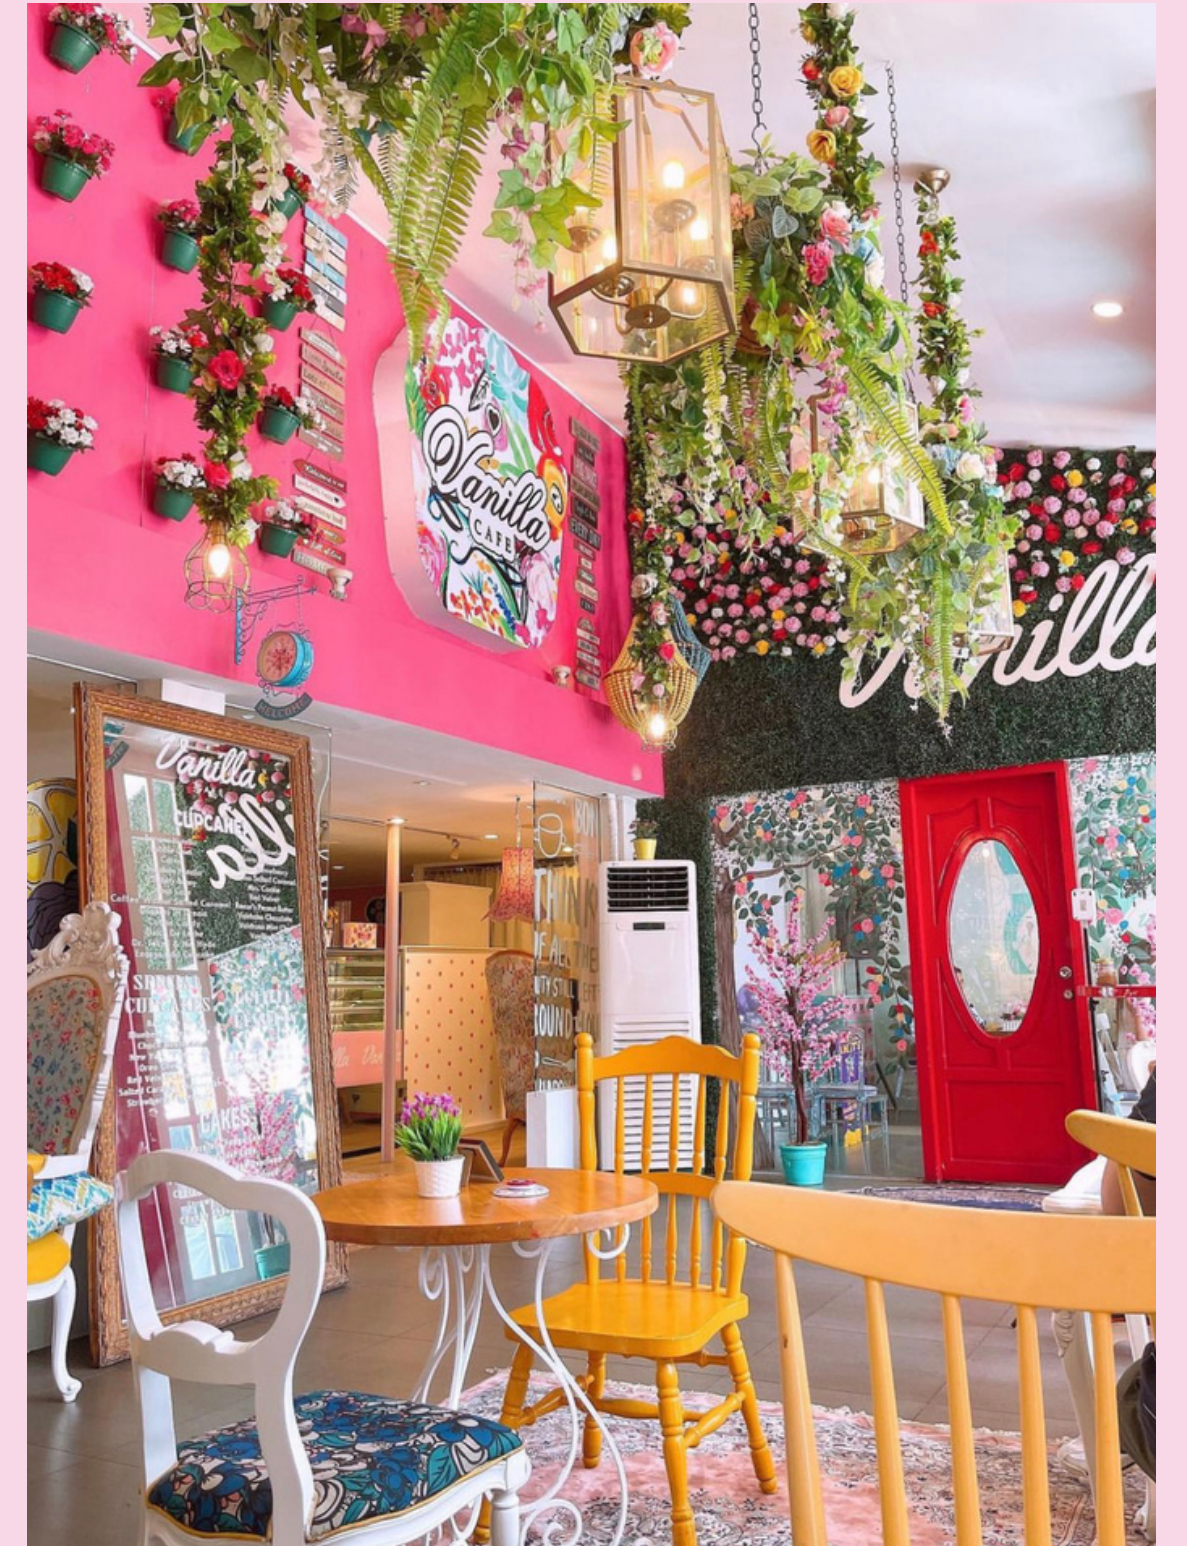

Book with us

CONTACT US

For more information, please contact our event management team:

EMAIL:
hello@vanillacafes.com

PHONE:
0955 942 1803

SOCIAL:
[@vanillacafeph](https://www.instagram.com/vanillacafeph) on Instagram

Vanilla
CAFE