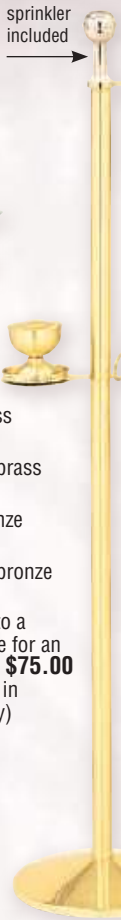

Removable reservoir sprinkler included →

K180 Censer Stand with S/steel Holy Water Sprinkler
Solid brass, two-tone finish. Includes K406 reservoir sprinkler, holds 2 oz. 50" H., 10½" base. **$795.00**