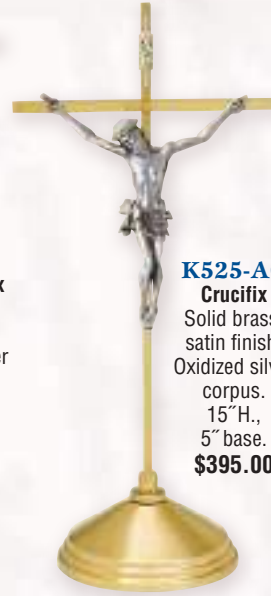

K544-AC
Altar Crucifix

K525-AC
Crucifix

Solid brass,
satin finish.
Oxidized silver
corpus.
15"H.,
5" base.
$395.00

Solid brass,
satin finish.
2"H., 4" base,
⅞" socket.
$155.00 ea.