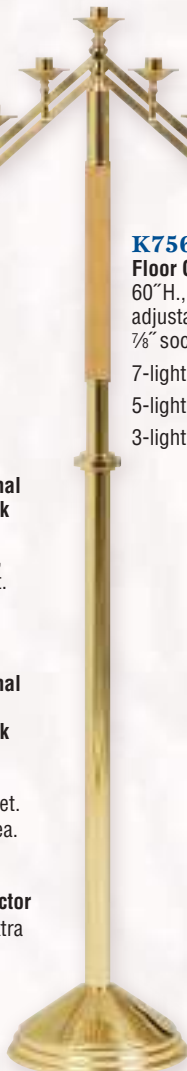

Plexiglass
Wax Protector
$19.00 extra