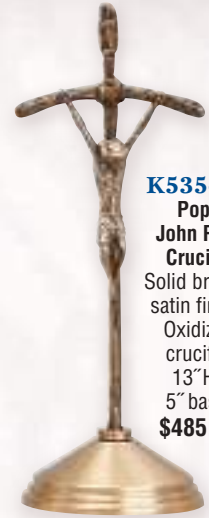

K535-AC
Pope John Paul Crucifix

Solid bronze,
satin finish.
Oxidized crucifix.
13"H.,
5" base.
\$485.00

K535-CS
Candlestick

Solid bronze,
satin finish.
2"H., 4" base,
⅞" socket.
\$165.00 ea.

While Supplies Last