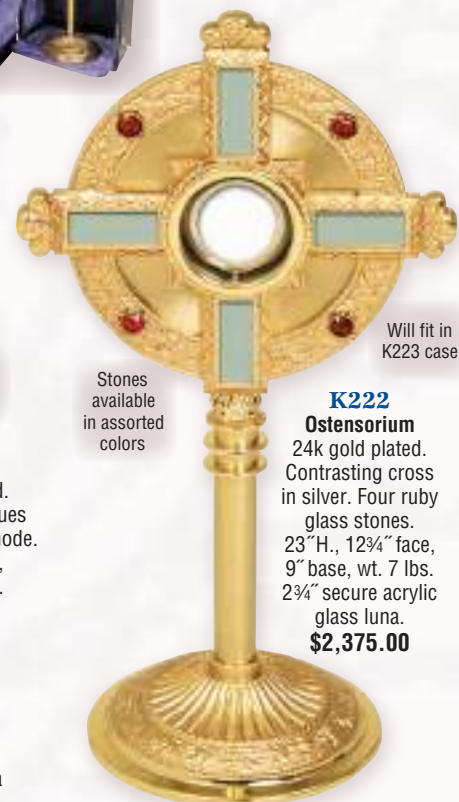

Will fit in K223 case

K222

Ostensorium

24k gold plated. Contrasting cross in silver. Four ruby glass stones. 23" H., 12 3/4" face, 9" base, wt. 7 lbs. 2 3/4" secure acrylic glass luna. **$2,375.00**

Stones available in assorted colors