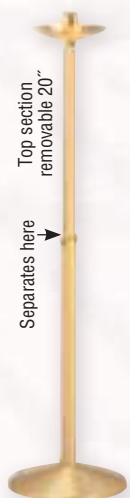

K621
Processional Candlestick
42" H., 10½" base, 1½" socket. Satin brass **$595.00 ea.**
Satin bronze **$620.00 ea.**