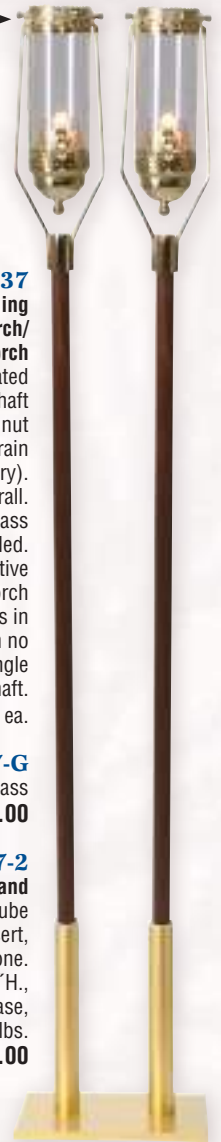

K537
Swinging
Processional Torch/
Pew End Torch
Brass plated
with 1" dia. shaft
of solid walnut
(color and grain
may vary).
60"H. overall.
3" x 8" glass
globe included.
10-hour votive
glass holder. Torch
always remains in
upright position no
matter what angle
you hold the shaft.
$280.00 ea.

K437-G
Extra glass
$36.00

K227-2
Torch Stand
Steel base and tube
with nylon insert,
satin brasstone.
Fits 1" shaft. 11"H.,
10" sq. base,
wt. 15 lbs.
$175.00