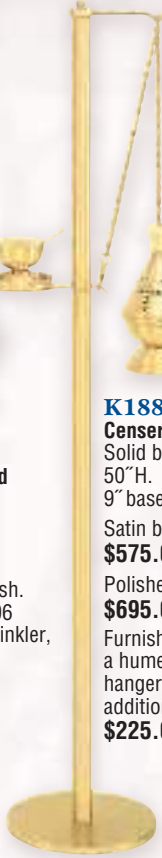

K188 Censer Stand
Solid bronze. 50" H., 9" base.
Satin bronze **$575.00**
Polished bronze **$695.00**
Furnished with a humeral veil hanger for an additional **$225.00**