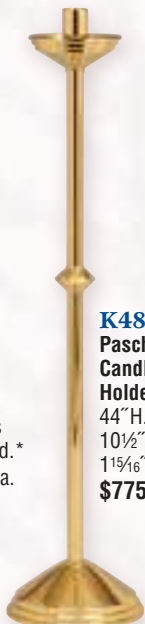

K483 Sanctuary Lamp
44"H. to bobèche, 10 1/2" base.
7-day glass not included.*
$875.00 ea.

K485 Paschal Candle Holder
44"H., 10 1/2" base,
1 9/16" socket.
$775.00 ea.