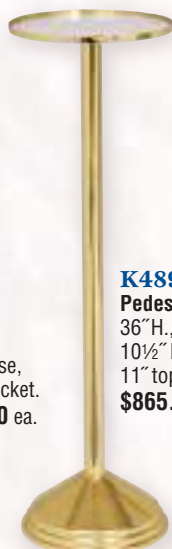

K485 Paschal Candle Holder
44"H., 10 1/2" base,
1 9/16" socket.
$775.00 ea.

K489 Pedestal
36"H., 10 1/2" base,
11" top plate.
$865.00 ea.