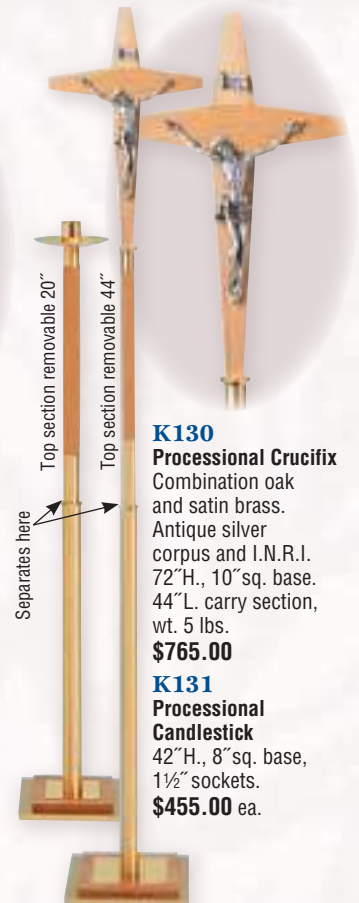

K130
Processional Crucifix
Combination oak and satin brass. Antique silver corpus and I.N.R.I. 72"H., 10" sq. base. 44"L. carry section, wt. 5 lbs.
$765.00

K131
Processional Candlestick
42"H., 8" sq. base, 1½" sockets.
$455.00 ea.