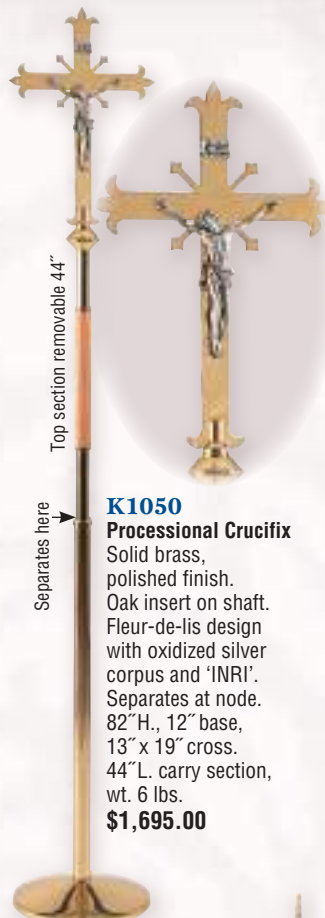

K1040
Processional Cross
Solid brass, polished finish. Oak wood insert. Celtic design with four ruby glass stones. Separates at center node. 82" H., 12" base, 13" x 18" cross. 44" L. carry section, wt. 5 lbs.
$1,565.00

K1050
Processional Crucifix
Solid brass, polished finish. Oak insert on shaft. Fleur-de-lis design with oxidized silver corpus and 'INRI'. Separates at node. 82" H., 12" base, 13" x 19" cross. 44" L. carry section, wt. 6 lbs.
$1,695.00