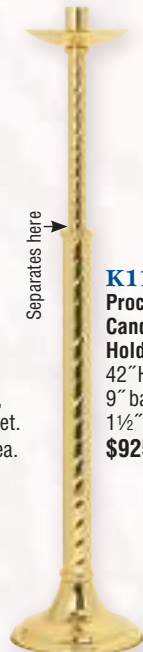

K1135-LP
**Paschal
 Candle
 Holder**
 Low profile.
 28"H.,
 10 1/2" base,
 3" socket.
\$835.00 ea.

K1135
**Paschal
 Candle
 Holder**
 42"H.,
 10 1/2" base,
 1 1/4" socket.
\$845.00 ea.

Separates here

K1138
**Processional
 Candle
 Holder**
 42"H.,
 9" base,
 1 1/2" socket.
\$925.00 ea.