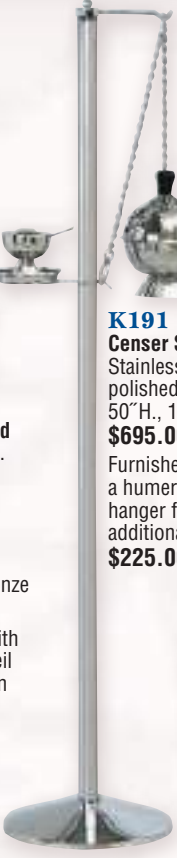

K191 Censer Stand
Stainless steel, polished finish. 50" H., 10½" base. **$695.00**
Furnished with a humeral veil hanger for an additional **$225.00**

K193 Wall Bracket
Back plate 2" x 10", ext. 10" from wall.
Two-tone brass **$365.00**
Satin bronze . . . **$385.00**