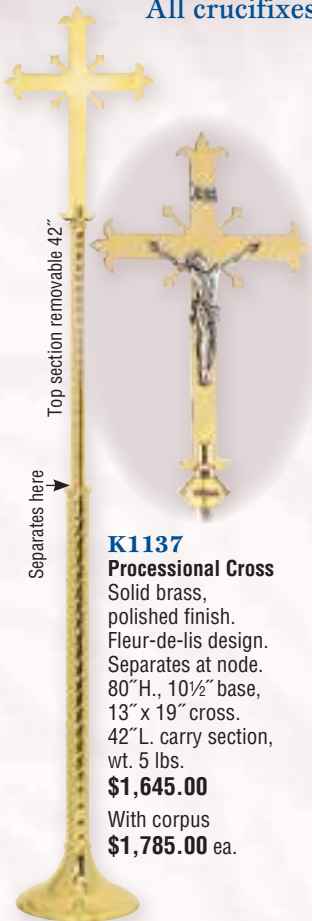

Processional Crucifixes & Candlesticks

All crucifixes have the option of replacing corpus with an IHS emblem

K1137
Processional Cross
Solid brass, polished finish. Fleur-de-lis design. Separates at node. 80" H., 10½" base, 13" x 19" cross. 42" L. carry section, wt. 5 lbs.
$1,645.00
With corpus **$1,785.00 ea.**