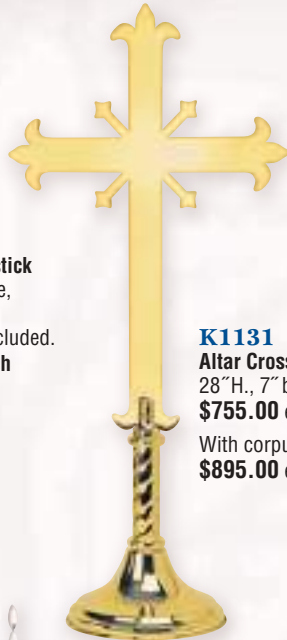

K1130
Altar Candlestick
12"H., 5" base,
7/8" socket.
Candle not included.
$435.00 each