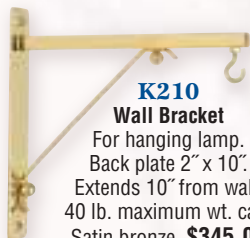

K664
Wall Bracket
Cast bronze. Extends 12½" from wall. 10 lb. maximum wt. cap. 24k gold plate **$385.00** Antique silver **$345.00**

K210
Wall Bracket
For hanging lamp. Back plate 2" x 10". Extends 10" from wall. 40 lb. maximum wt. cap. Satin bronze **$345.00** Polished brass **$395.00**