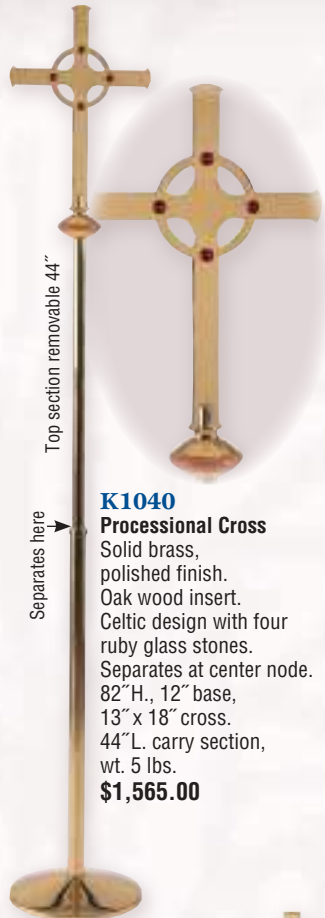

K1040
Processional Cross
Solid brass, polished finish. Oak wood insert. Celtic design with four ruby glass stones. Separates at center node. 82" H., 12" base, 13" x 18" cross. 44" L. carry section, wt. 5 lbs.
$1,565.00