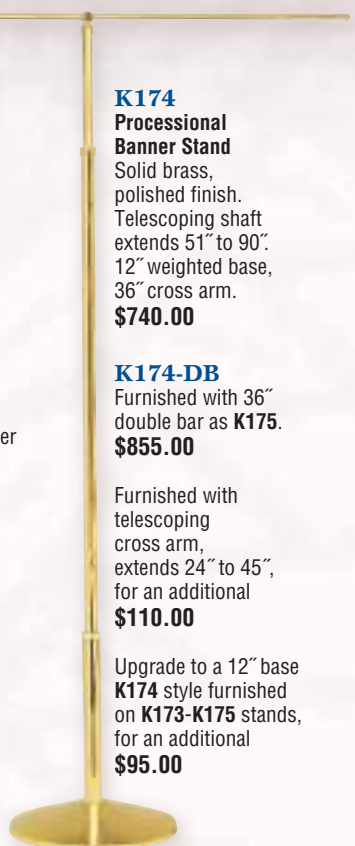

K174 Processional Banner Stand
Solid brass, polished finish. Telescoping shaft extends 51" to 90". 12" weighted base, 36" cross arm. **$740.00**

K174-DB
Furnished with 36" double bar as **K175**. **$855.00**

Furnished with telescoping cross arm, extends 24" to 45", for an additional **$110.00**

Upgrade to a 12" base **K174** style furnished on **K173-K175** stands, for an additional **$95.00**