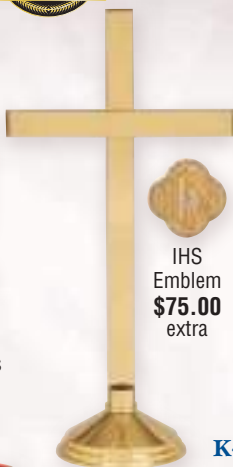

Sanctuary Appointments

Solid brass. High polished finish and clear lacquered.

K481 Cross
24"H., 7" base.
$625.00 ea.

IHS Emblem
$75.00 extra

K480 Candlestick
12"H., 5" base,
7/8" socket.
Candle not included.
$385.00 ea.