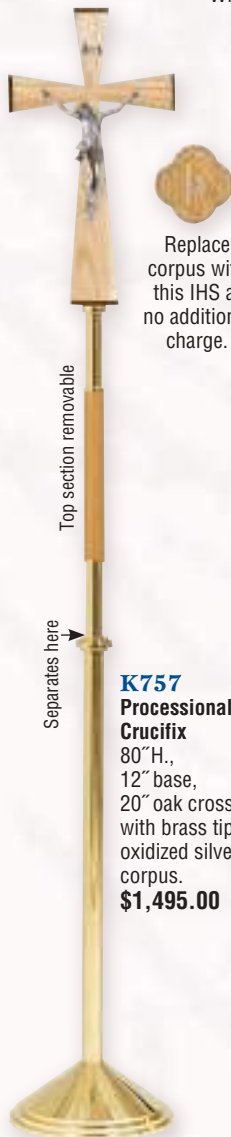

K752
Altar Candelabra
7-light.
18"H., 7" base.
Adjustable arms,
7/8" sockets.
\$720.00 ea.

K409-GOLD
With 24k gold plated stand
\$395.00

Replace corpus with this IHS at no additional charge.

Top section removable