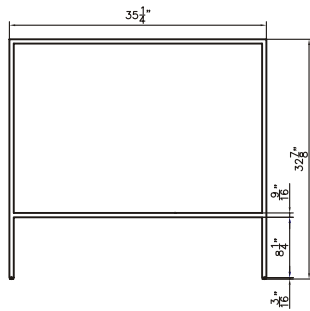

Dimensions

Front

Back

Side

Top

Features:

- Plywood & Stainless Steel Frame
- 1 Soft-close Drawer
- 1 Open Door
- Blum Brand Hardware

Dimensions:

- 35.25" X 18" X 33.4" (With Top)
- 35.25" X 18" X 32.9" (Vanity Only)

Vanity Finish:

Natural Walnut (NW)

Countertop:

Matte White (MW)

Certification:

CARB P2

### Dimensions

Countertop: 35.4" X 18" X 0.5"

Oval Sink: 21.25" X 13.25" X 5.5