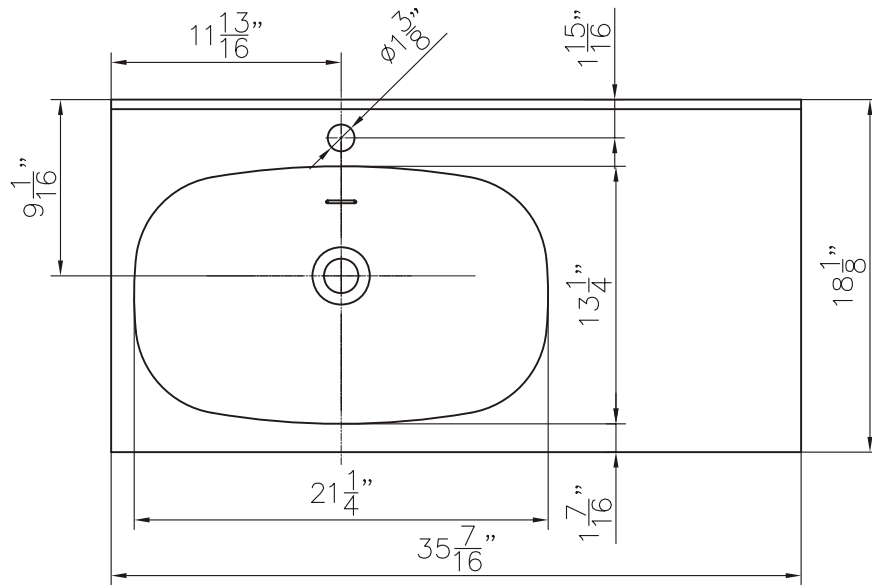

Dimensions

Front

Back

Side

Top

Features:

- Plywood & Stainless Steel Frame
- 1 Soft-close Drawer
- 1 Open Door
- Blum Brand Hardware

Dimensions:

- 35.25" X 18" X 33.4" (With Top)
- 35.25" X 18" X 32.9" (Vanity Only)

Vanity Finish:

Natural Walnut (NW)

Countertop:

Matte White (MW)

Certification:

CARB P2

### Dimensions

Countertop: 35.4" X 18" X 0.5"

Oval Sink: 21.25" X 13.25" X 5.5