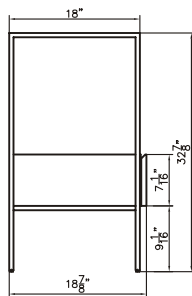

Dimensions

Front

Back

Side

Top

Features:

- Plywood & Stainless Steel Frame
- 1 Soft-close Drawer
- 1 Open Door
- Blum Brand Hardware

Dimensions:

- 35.25" X 18" X 33.4" (With Top)
- 35.25" X 18" X 32.9" (Vanity Only)

Vanity Finish:

Natural Walnut (NW)

Countertop:

Matte White (MW)

Certification:

CARB P2

### Dimensions

Countertop: 35.4" X 18" X 0.5"

Oval Sink: 21.25" X 13.25" X 5.5