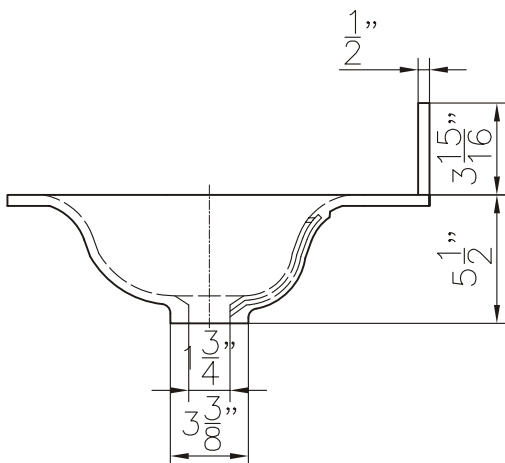

Dimensions

Front

Back

Side

Top

Features:

- Plywood & Stainless Steel Frame
- 1 Soft-close Drawer
- 1 Open Door
- Blum Brand Hardware

Dimensions:

- 35.25" X 18" X 33.4" (With Top)
- 35.25" X 18" X 32.9" (Vanity Only)

Vanity Finish:

Natural Walnut (NW)

Countertop:

Matte White (MW)

Certification:

CARB P2

### Dimensions

Countertop: 35.4" X 18" X 0.5"

Oval Sink: 21.25" X 13.25" X 5.5