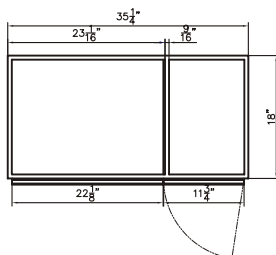

Dimensions

Front

Back

Side

Top

Features:

- Plywood & Stainless Steel Frame
- 1 Soft-close Drawer
- 1 Open Door
- Blum Brand Hardware

Dimensions:

- 35.25" X 18" X 33.4" (With Top)
- 35.25" X 18" X 32.9" (Vanity Only)

Vanity Finish:

Natural Walnut (NW)

Countertop:

Matte White (MW)

Certification:

CARB P2

### Dimensions

Countertop: 35.4" X 18" X 0.5"

Oval Sink: 21.25" X 13.25" X 5.5