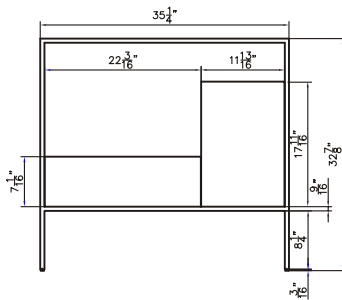

Dimensions

Front

Back

Side

Top

Features:

- Plywood & Stainless Steel Frame
- 1 Soft-close Drawer
- 1 Open Door
- Blum Brand Hardware

Dimensions:

- 35.25" X 18" X 33.4" (With Top)
- 35.25" X 18" X 32.9" (Vanity Only)

Vanity Finish:

Natural Walnut (NW)

Countertop:

Matte White (MW)

Certification:

CARB P2

### Dimensions

Countertop: 35.4" X 18" X 0.5"

Oval Sink: 21.25" X 13.25" X 5.5