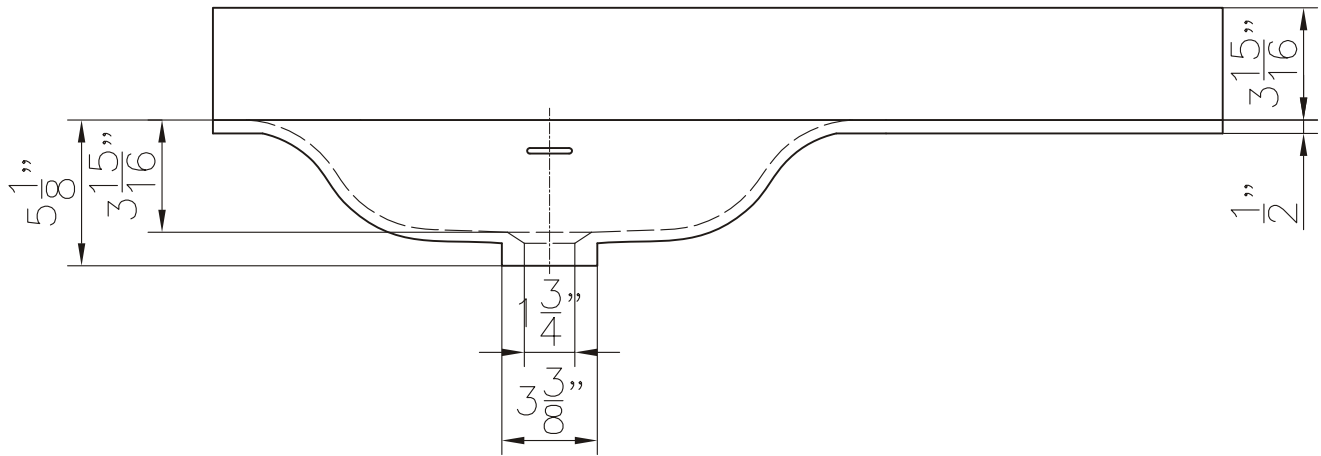

Dimensions

Front

Back

Side

Top

Features:

- Plywood & Stainless Steel Frame
- 1 Soft-close Drawer
- 1 Open Door
- Blum Brand Hardware

Dimensions:

- 35.25" X 18" X 33.4" (With Top)
- 35.25" X 18" X 32.9" (Vanity Only)

Vanity Finish:

Natural Walnut (NW)

Countertop:

Matte White (MW)

Certification:

CARB P2

### Dimensions

Countertop: 35.4" X 18" X 0.5"

Oval Sink: 21.25" X 13.25" X 5.5