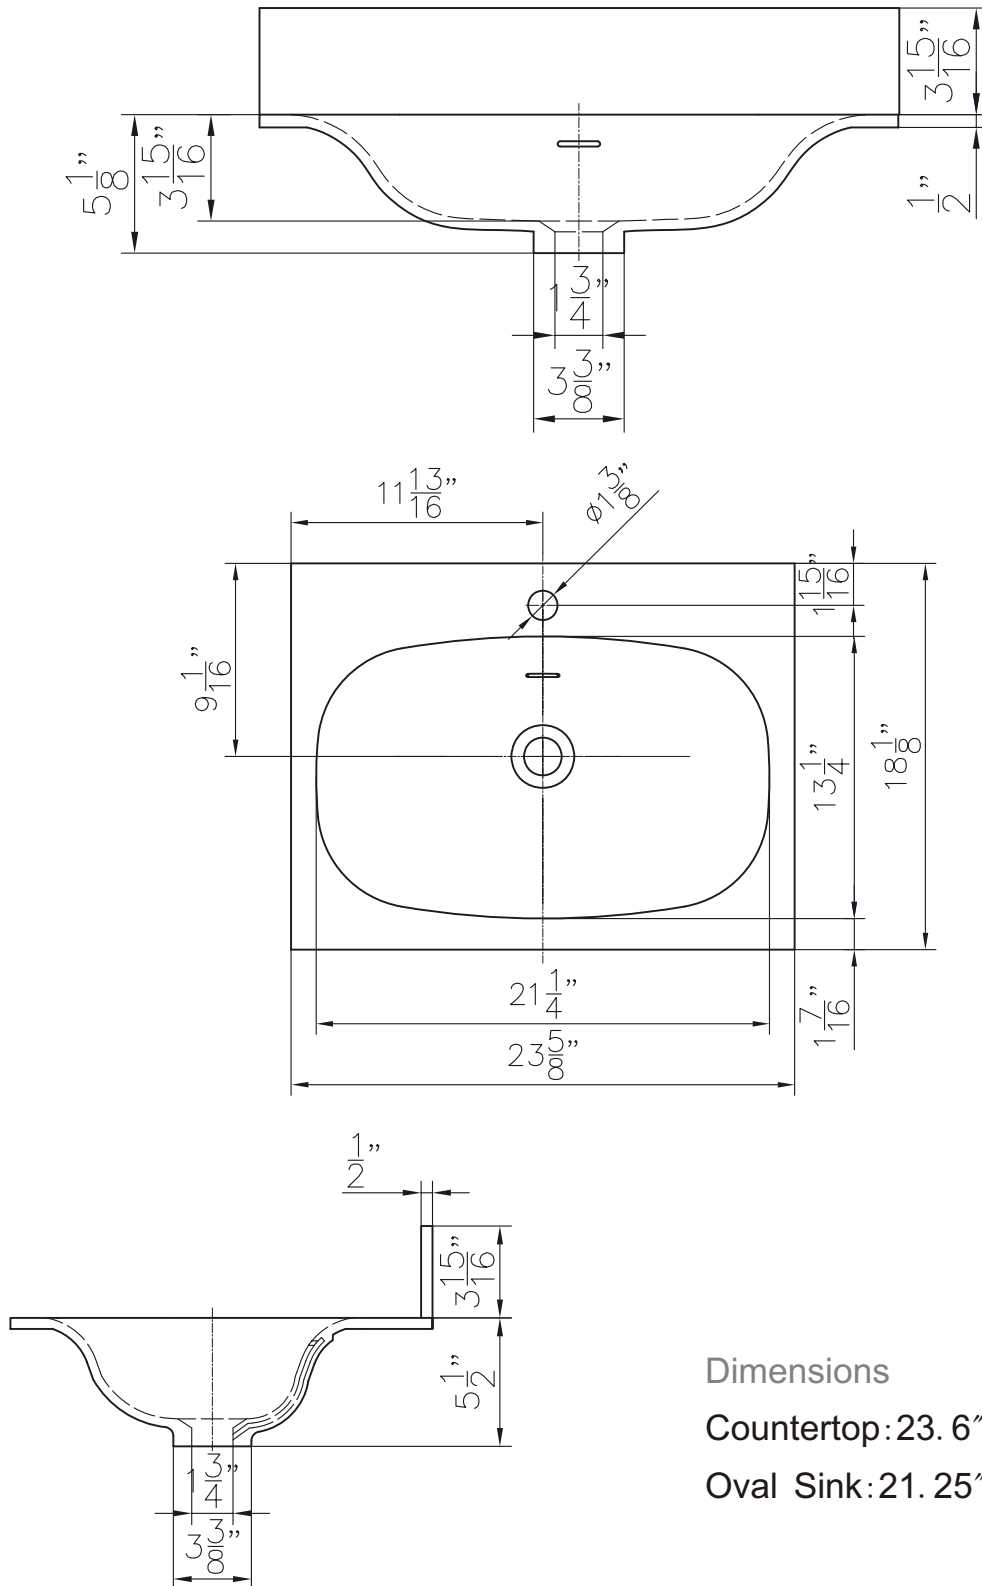

Dimensions

Features :

- Plywood & Stainless Steel Frame
- 1 Soft-close Drawer
- Blum Brand Hardware

Dimensions :

- 23.4" X 18" X 33.4" (With Top)
- 23.4" X 18" X 32.9" (Vanity Only)

Vanity Finish :
 Natural Walnut (NW)

Countertop :
 Matte White (MW)

Certification :

CARB P2

Countertop & Sink

Dimensions

Countertop: 23.6" X 18" X 0.5"

Oval Sink: 21.25" X 13.25" X 5.5