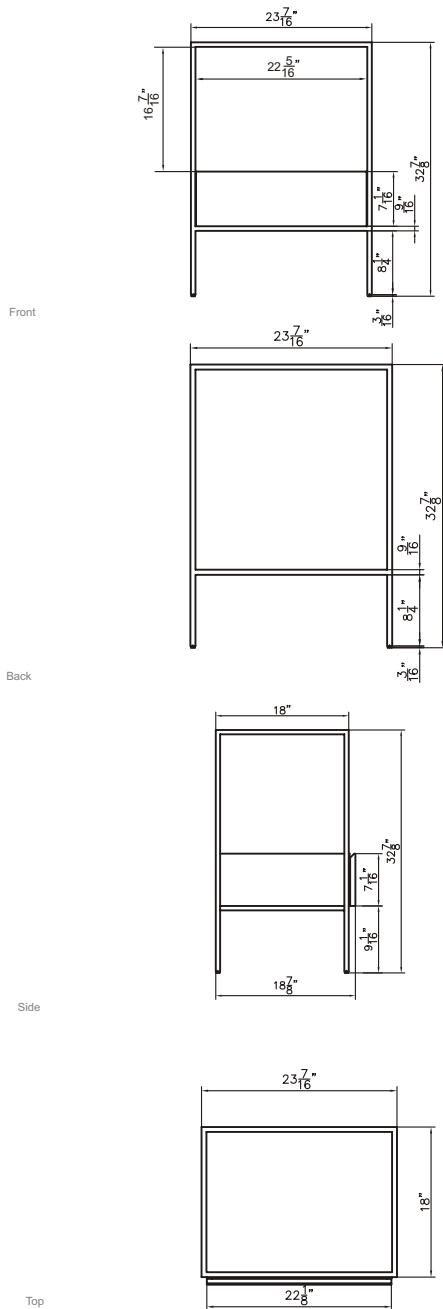

Dimensions

Features :

- Plywood & Stainless Steel Frame
- 1 Soft-close Drawer
- Blum Brand Hardware

Dimensions :

- 23.4" X 18" X 33.4" (With Top)
- 23.4" X 18" X 32.9" (Vanity Only)

Vanity Finish :
 Natural Walnut (NW)

Countertop :
 Matte White (MW)

Certification :

CARB P2

Countertop & Sink

Dimensions

Countertop: 23.6" X 18" X 0.5"

Oval Sink: 21.25" X 13.25" X 5.5