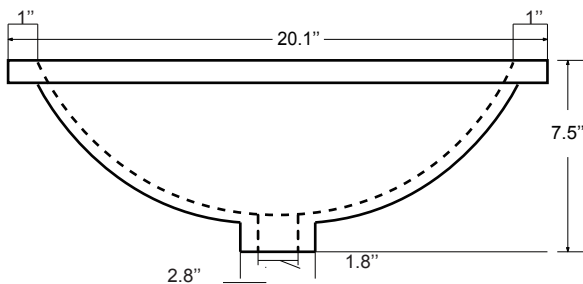

Dimensions

Front

Back

Side

Top

Features:

- Solid Wood & Hardwood Construction
- 6 Soft-close Drawers
- 4 Soft-close Doors
- Brushed nickel hardware
- Adjustable leg levelers
- cUPC Undermount Basin

Dimensions:

- 60``x22``x34 1/8``(With Top)
- 59``x21 1/2``x33 3/8``(Vanity Only)

Vanity Finish:

- White (W)
- Sapphire Gray (SG)

Countertop:

- Italian carrara white marble (CW)

Certification:

CARB P2

Countertop & Sink

Dimensions:

Countertop: 60" x 22" x 0.75"

Oval undermount basin: 20.1" x 15.2" x 7.5"