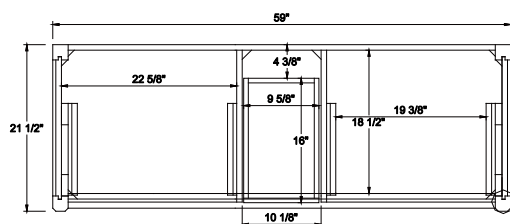

Dimensions

Front

Back

Side

Top

Features:

- Solid Wood & Hardwood Construction
- 6 Soft-close Drawers
- 4 Soft-close Doors
- Brushed nickel hardware
- Adjustable leg levelers
- cUPC Undermount Basin

Dimensions:

- 60``x22``x34 1/8``(With Top)
- 59``x21 1/2``x33 3/8``(Vanity Only)

Vanity Finish:

- White (W)
- Sapphire Gray (SG)

Countertop:

- Italian carrara white marble (CW)

Certification:

CARB P2

Countertop & Sink

Dimensions:

Countertop: 60" x 22" x 0.75"

Oval undermount basin: 20.1" x 15.2" x 7.5"