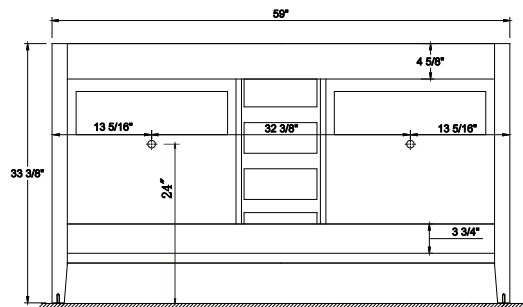

Dimensions

Front

Back

Side

Top

Features:

- Solid Wood & Hardwood Construction
- 6 Soft-close Drawers
- 4 Soft-close Doors
- Brushed nickel hardware
- Adjustable leg levelers
- cUPC Undermount Basin

Dimensions:

- 60``x22``x34 1/8``(With Top)
- 59``x21 1/2``x33 3/8``(Vanity Only)

Vanity Finish:

- White (W)
- Sapphire Gray (SG)

Countertop:

- Italian carrara white marble (CW)

Certification:

CARB P2

Countertop & Sink

Dimensions:

Countertop: 60" x 22" x 0.75"

Oval undermount basin: 20.1" x 15.2" x 7.5"