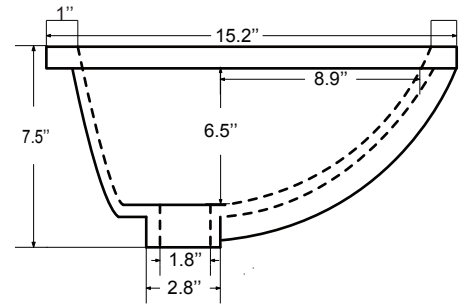

Dimensions

Front

Back

Side

Top

Features:

- Solid Wood & Hardwood Construction
- 6 Soft-close Drawers
- 4 Soft-close Doors
- Brushed nickel hardware
- Adjustable leg levelers
- cUPC Undermount Basin

Dimensions:

- 60``x22``x34 1/8``(With Top)
- 59``x21 1/2``x33 3/8``(Vanity Only)

Vanity Finish:

- White (W)
- Sapphire Gray (SG)

Countertop:

- Italian carrara white marble (CW)

Certification:

CARB P2

Countertop & Sink

Dimensions:

Countertop: 60" x 22" x 0.75"

Oval undermount basin: 20.1" x 15.2" x 7.5"