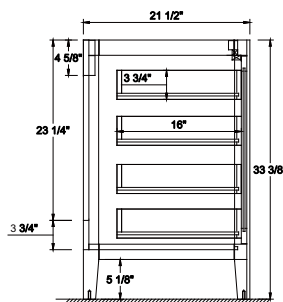

Dimensions

Front

Back

Side

Top

Features:

- Solid Wood & Hardwood Construction
- 6 Soft-close Drawers
- 4 Soft-close Doors
- Brushed nickel hardware
- Adjustable leg levelers
- cUPC Undermount Basin

Dimensions:

- 60``x22``x34 1/8``(With Top)
- 59``x21 1/2``x33 3/8``(Vanity Only)

Vanity Finish:

- White (W)
- Sapphire Gray (SG)

Countertop:

- Italian carrara white marble (CW)

Certification:

CARB P2

Countertop & Sink

Dimensions:

Countertop: 60" x 22" x 0.75"

Oval undermount basin: 20.1" x 15.2" x 7.5"