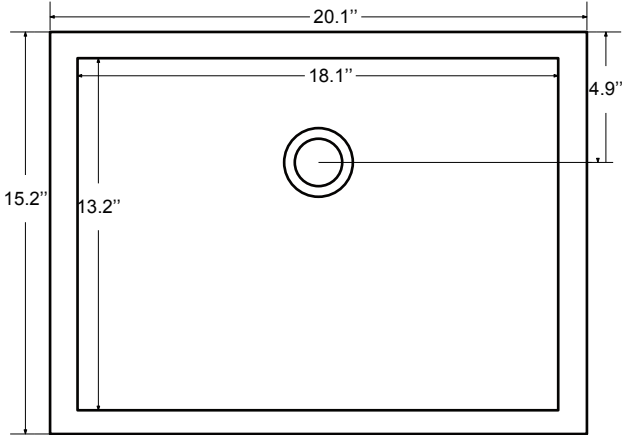

Dimensions

Front

Back

Side

Top

Features:

- Solid Wood & Hardwood Construction
- 6 Soft-close Drawers
- 4 Soft-close Doors
- Brushed nickel hardware
- Adjustable leg levelers
- cUPC Undermount Basin

Dimensions:

- 60``x22``x34 1/8``(With Top)
- 59``x21 1/2``x33 3/8``(Vanity Only)

Vanity Finish:

- White (W)
- Sapphire Gray (SG)

Countertop:

- Italian carrara white marble (CW)

Certification:

CARB P2

Countertop & Sink

Dimensions:

Countertop: 60" x 22" x 0.75"

Oval undermount basin: 20.1" x 15.2" x 7.5"