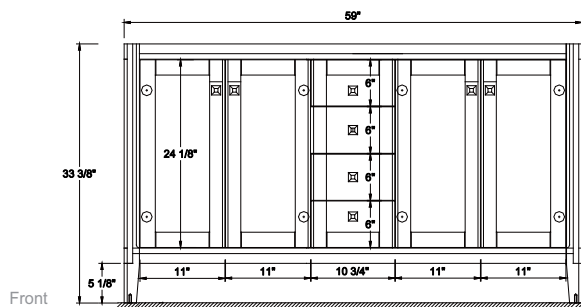

Dimensions

Front

Back

Side

Top

Features:

- Solid Wood & Hardwood Construction
- 6 Soft-close Drawers
- 4 Soft-close Doors
- Brushed nickel hardware
- Adjustable leg levelers
- cUPC Undermount Basin

Dimensions:

- 60``x22``x34 1/8``(With Top)
- 59``x21 1/2``x33 3/8``(Vanity Only)

Vanity Finish:

- White (W)
- Sapphire Gray (SG)

Countertop:

- Italian carrara white marble (CW)

Certification:

CARB P2

Countertop & Sink

Dimensions:

Countertop: 60" x 22" x 0.75"

Oval undermount basin: 20.1" x 15.2" x 7.5"