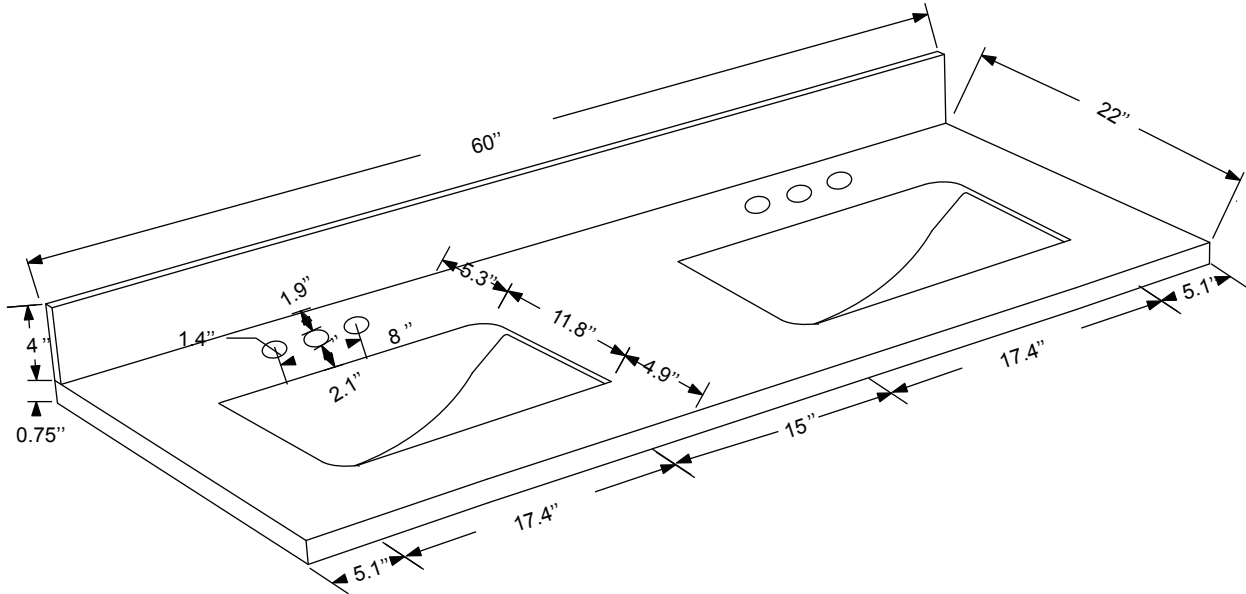

Dimensions

Front

Back

Side

Top

Features:

- Solid Wood & Hardwood Construction
- 6 Soft-close Drawers
- 4 Soft-close Doors
- Brushed nickel hardware
- Adjustable leg levelers
- cUPC Undermount Basin

Dimensions:

- 60``x22``x34 1/8``(With Top)
- 59``x21 1/2``x33 3/8``(Vanity Only)

Vanity Finish:

- White (W)
- Sapphire Gray (SG)

Countertop:

- Italian carrara white marble (CW)

Certification:

CARB P2

Countertop & Sink

Dimensions:

Countertop: 60" x 22" x 0.75"

Oval undermount basin: 20.1" x 15.2" x 7.5"