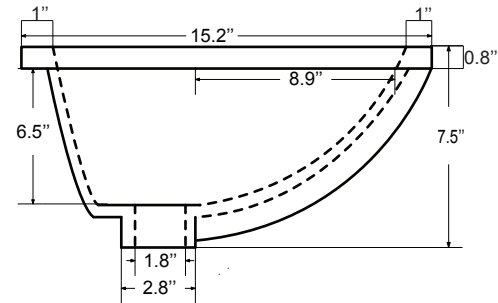

Dimensions

Front

Back

Side

Top

Features:

- Solid Wood & Hardwood Construction
- 9 Soft-close Drawers
- 2 Soft-close Doors
- Brushed nickel hardware
- Adjustable leg levelers
- cUPC Undermount Basin

Dimensions:

- 48``x22``x34 1/8``(With Top)
- 47``x21 1/2``x33 3/8``(Vanity Only)

Vanity Finish:

- White (W)
- Sapphire Gray (SG)

Countertop:

- Italian carrara white marble (CW)

Certification:

CARB P2

Countertop & Sink

Dimensions:

Countertop: 48"×22"×0.75"

Rectangle undermount basin: 20.1"×15.2"×7.5"