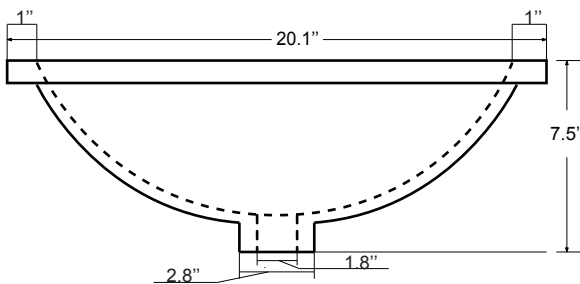

Dimensions

Front

Back

Side

Top

Features:

- Solid Wood & Hardwood Construction
- 9 Soft-close Drawers
- 2 Soft-close Doors
- Brushed nickel hardware
- Adjustable leg levelers
- cUPC Undermount Basin

Dimensions:

- 48``x22``x34 1/8``(With Top)
- 47``x21 1/2``x33 3/8``(Vanity Only)

Vanity Finish:

- White (W)
- Sapphire Gray (SG)

Countertop:

- Italian carrara white marble (CW)

Certification:

CARB P2

Countertop & Sink

Dimensions:

Countertop: 48"×22"×0.75"

Rectangle undermount basin: 20.1"×15.2"×7.5"