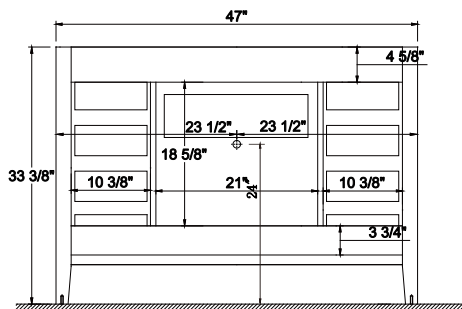

Dimensions

Front

Back

Side

Top

Features:

- Solid Wood & Hardwood Construction
- 9 Soft-close Drawers
- 2 Soft-close Doors
- Brushed nickel hardware
- Adjustable leg levelers
- cUPC Undermount Basin

Dimensions:

- 48``x22``x34 1/8``(With Top)
- 47``x21 1/2``x33 3/8``(Vanity Only)

Vanity Finish:

- White (W)
- Sapphire Gray (SG)

Countertop:

- Italian carrara white marble (CW)

Certification:

CARB P2

Countertop & Sink

Dimensions:

Countertop: 48"×22"×0.75"

Rectangle undermount basin: 20.1"×15.2"×7.5"