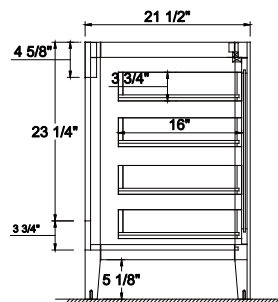

Dimensions

Front

Back

Side

Top

Features:

- Solid Wood & Hardwood Construction
- 9 Soft-close Drawers
- 2 Soft-close Doors
- Brushed nickel hardware
- Adjustable leg levelers
- cUPC Undermount Basin

Dimensions:

- 48``x22``x34 1/8``(With Top)
- 47``x21 1/2``x33 3/8``(Vanity Only)

Vanity Finish:

- White (W)
- Sapphire Gray (SG)

Countertop:

- Italian carrara white marble (CW)

Certification:

CARB P2

Countertop & Sink

Dimensions:

Countertop: 48"×22"×0.75"

Rectangle undermount basin: 20.1"×15.2"×7.5"