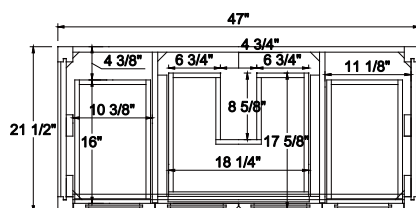

Dimensions

Front

Back

Side

Top

Features:

- Solid Wood & Hardwood Construction
- 9 Soft-close Drawers
- 2 Soft-close Doors
- Brushed nickel hardware
- Adjustable leg levelers
- cUPC Undermount Basin

Dimensions:

- 48``x22``x34 1/8``(With Top)
- 47``x21 1/2``x33 3/8``(Vanity Only)

Vanity Finish:

- White (W)
- Sapphire Gray (SG)

Countertop:

- Italian carrara white marble (CW)

Certification:

CARB P2

Countertop & Sink

Dimensions:

Countertop: 48"×22"×0.75"

Rectangle undermount basin: 20.1"×15.2"×7.5"