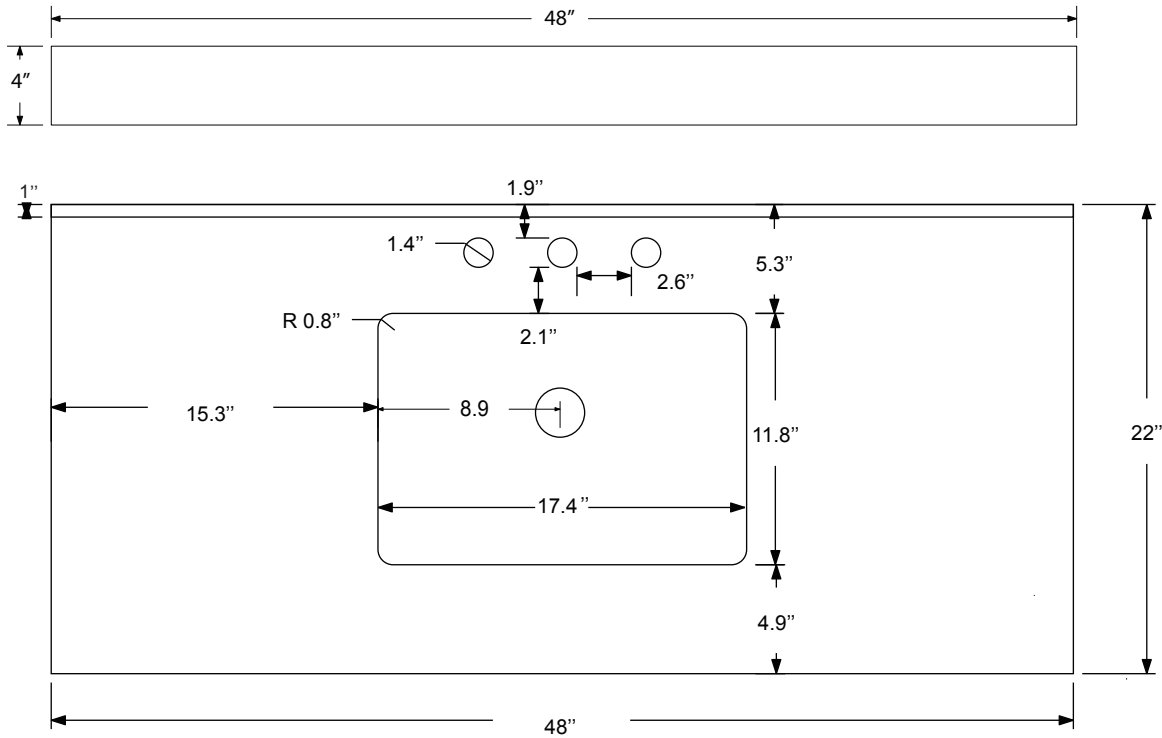

Dimensions

Front

Back

Side

Top

Features:

- Solid Wood & Hardwood Construction
- 9 Soft-close Drawers
- 2 Soft-close Doors
- Brushed nickel hardware
- Adjustable leg levelers
- cUPC Undermount Basin

Dimensions:

- 48``x22``x34 1/8``(With Top)
- 47``x21 1/2``x33 3/8``(Vanity Only)

Vanity Finish:

- White (W)
- Sapphire Gray (SG)

Countertop:

- Italian carrara white marble (CW)

Certification:

CARB P2

Countertop & Sink

Dimensions:

Countertop: 48"×22"×0.75"

Rectangle undermount basin: 20.1"×15.2"×7.5"