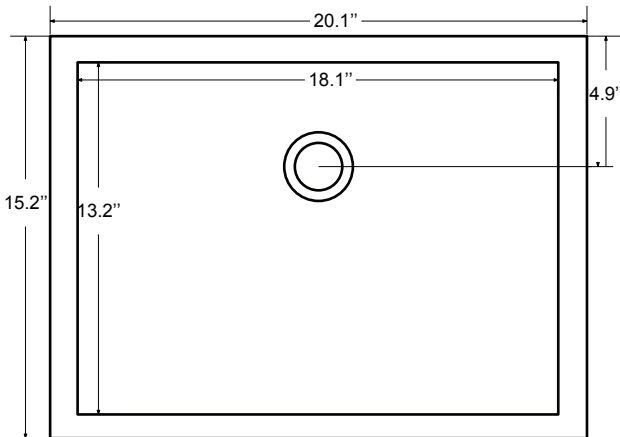

Dimensions

Front

Back

Side

Top

Features:

- Solid Wood & Hardwood Construction
- 9 Soft-close Drawers
- 2 Soft-close Doors
- Brushed nickel hardware
- Adjustable leg levelers
- cUPC Undermount Basin

Dimensions:

- 48``x22``x34 1/8``(With Top)
- 47``x21 1/2``x33 3/8``(Vanity Only)

Vanity Finish:

- White (W)
- Sapphire Gray (SG)

Countertop:

- Italian carrara white marble (CW)

Certification:

CARB P2

Countertop & Sink

Dimensions:

Countertop: 48"×22"×0.75"

Rectangle undermount basin: 20.1"×15.2"×7.5"