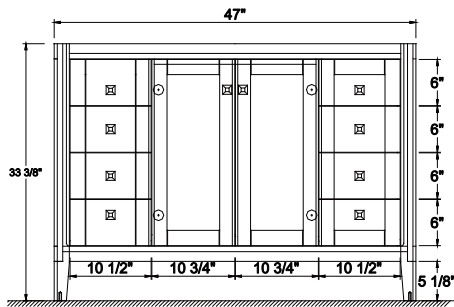

Dimensions

Front

Back

Side

Top

Features:

- Solid Wood & Hardwood Construction
- 9 Soft-close Drawers
- 2 Soft-close Doors
- Brushed nickel hardware
- Adjustable leg levelers
- cUPC Undermount Basin

Dimensions:

- 48``x22``x34 1/8``(With Top)
- 47``x21 1/2``x33 3/8``(Vanity Only)

Vanity Finish:

- White (W)
- Sapphire Gray (SG)

Countertop:

- Italian carrara white marble (CW)

Certification:

CARB P2

Countertop & Sink

Dimensions:

Countertop: 48"×22"×0.75"

Rectangle undermount basin: 20.1"×15.2"×7.5"