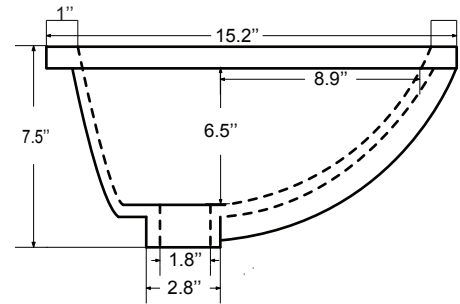

Dimensions

Front

Back

Side

Top

Features:

- Solid Wood & Hardwood Construction
- 3 Soft-close Drawers
- 4 Soft-close Doors
- Brushed nickel hardware
- Adjustable leg levelers
- cUPC Undermount Basin

Dimensions:

- 60``x22``x34 1/8``(With Top)
- 59 1/2``x21 5/8``x33 3/8``(Vanity Only)

Vanity Finish:

- White (W)
- Sapphire Gray (SG)

Countertop:

- Italian carrara white marble (CW)

Certification:

CARB P2

Countertop & Sink

Dimensions:

Countertop: 60"×22"×0.75"

Oval undermount basin: 20.1"×15.2"×7.5"