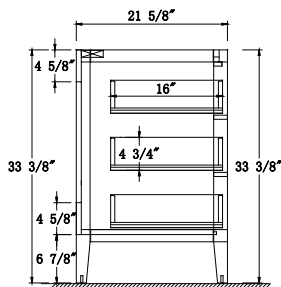

Dimensions

Front

Back

Side

Top

Features:

- Solid Wood & Hardwood Construction
- 3 Soft-close Drawers
- 4 Soft-close Doors
- Brushed nickel hardware
- Adjustable leg levelers
- cUPC Undermount Basin

Dimensions:

- 60``x22``x34 1/8``(With Top)
- 59 1/2``x21 5/8``x33 3/8``(Vanity Only)

Vanity Finish:

- White (W)
- Sapphire Gray (SG)

Countertop:

- Italian carrara white marble (CW)

Certification:

CARB P2

Countertop & Sink

Dimensions:

Countertop: 60"×22"×0.75"

Oval undermount basin: 20.1"×15.2"×7.5"