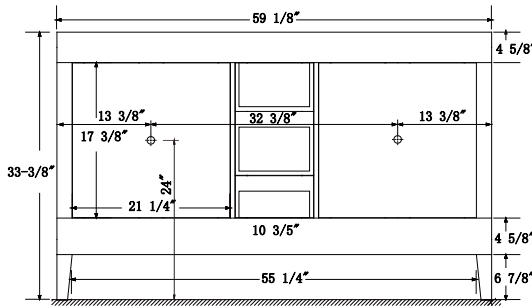

Dimensions

Front

Back

Side

Top

Features:

- Solid Wood & Hardwood Construction
- 3 Soft-close Drawers
- 4 Soft-close Doors
- Brushed nickel hardware
- Adjustable leg levelers
- cUPC Undermount Basin

Dimensions:

- 60``x22``x34 1/8``(With Top)
- 59 1/2``x21 5/8``x33 3/8``(Vanity Only)

Vanity Finish:

- White (W)
- Sapphire Gray (SG)

Countertop:

- Italian carrara white marble (CW)

Certification:

CARB P2

Countertop & Sink

Dimensions:

Countertop: 60"×22"×0.75"

Oval undermount basin: 20.1"×15.2"×7.5"