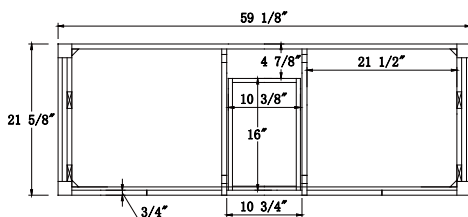

Dimensions

Front

Back

Side

Top

Features:

- Solid Wood & Hardwood Construction
- 3 Soft-close Drawers
- 4 Soft-close Doors
- Brushed nickel hardware
- Adjustable leg levelers
- cUPC Undermount Basin

Dimensions:

- 60``x22``x34 1/8``(With Top)
- 59 1/2``x21 5/8``x33 3/8``(Vanity Only)

Vanity Finish:

- White (W)
- Sapphire Gray (SG)

Countertop:

- Italian carrara white marble (CW)

Certification:

CARB P2

Countertop & Sink

Dimensions:

Countertop: 60"×22"×0.75"

Oval undermount basin: 20.1"×15.2"×7.5"