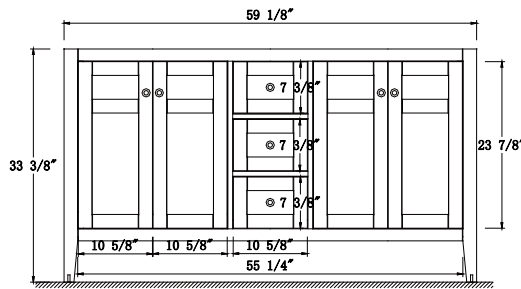

Dimensions

Front

Back

Side

Top

Features:

- Solid Wood & Hardwood Construction
- 3 Soft-close Drawers
- 4 Soft-close Doors
- Brushed nickel hardware
- Adjustable leg levelers
- cUPC Undermount Basin

Dimensions:

- 60``x22``x34 1/8``(With Top)
- 59 1/2``x21 5/8``x33 3/8``(Vanity Only)

Vanity Finish:

- White (W)
- Sapphire Gray (SG)

Countertop:

- Italian carrara white marble (CW)

Certification:

CARB P2

Countertop & Sink

Dimensions:

Countertop: 60"×22"×0.75"

Oval undermount basin: 20.1"×15.2"×7.5"