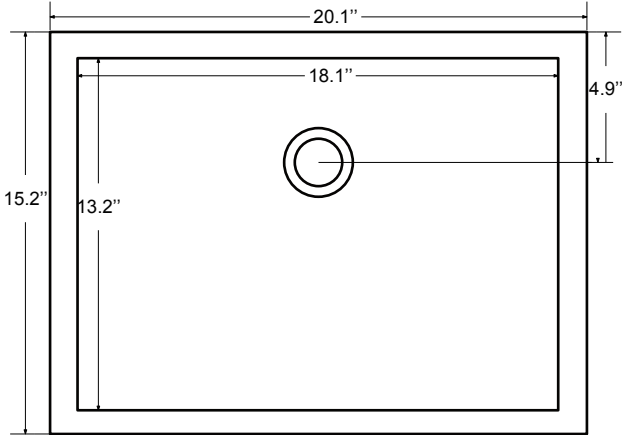

Dimensions

Front

Back

Side

Top

Features:

- Solid Wood & Hardwood Construction
- 3 Soft-close Drawers
- 4 Soft-close Doors
- Brushed nickel hardware
- Adjustable leg levelers
- cUPC Undermount Basin

Dimensions:

- 60``x22``x34 1/8``(With Top)
- 59 1/2``x21 5/8``x33 3/8``(Vanity Only)

Vanity Finish:

- White (W)
- Sapphire Gray (SG)

Countertop:

- Italian carrara white marble (CW)

Certification:

CARB P2

Countertop & Sink

Dimensions:

Countertop: 60"×22"×0.75"

Oval undermount basin: 20.1"×15.2"×7.5"