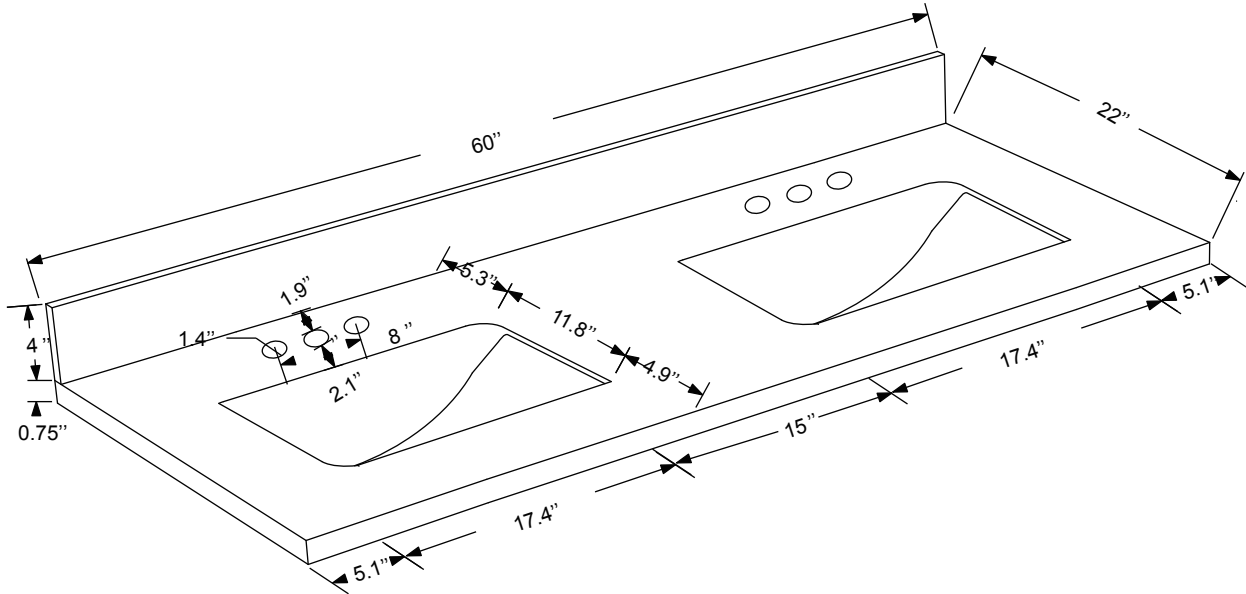

Dimensions

Front

Back

Side

Top

Features:

- Solid Wood & Hardwood Construction
- 3 Soft-close Drawers
- 4 Soft-close Doors
- Brushed nickel hardware
- Adjustable leg levelers
- cUPC Undermount Basin

Dimensions:

- 60``x22``x34 1/8``(With Top)
- 59 1/2``x21 5/8``x33 3/8``(Vanity Only)

Vanity Finish:

- White (W)
- Sapphire Gray (SG)

Countertop:

- Italian carrara white marble (CW)

Certification:

CARB P2

Countertop & Sink

Dimensions:

Countertop: 60"×22"×0.75"

Oval undermount basin: 20.1"×15.2"×7.5"