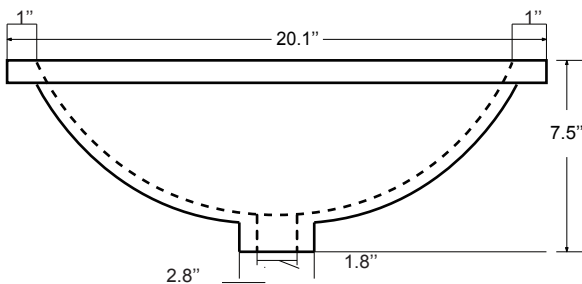

Dimensions

Front

Back

Side

Top

Features:

- Solid Wood & Hardwood Construction
- 3 Soft-close Drawers
- 4 Soft-close Doors
- Brushed nickel hardware
- Adjustable leg levelers
- cUPC Undermount Basin

Dimensions:

- 60``x22``x34 1/8``(With Top)
- 59 1/2``x21 5/8``x33 3/8``(Vanity Only)

Vanity Finish:

- White (W)
- Sapphire Gray (SG)

Countertop:

- Italian carrara white marble (CW)

Certification:

CARB P2

Countertop & Sink

Dimensions:

Countertop: 60"×22"×0.75"

Oval undermount basin: 20.1"×15.2"×7.5"