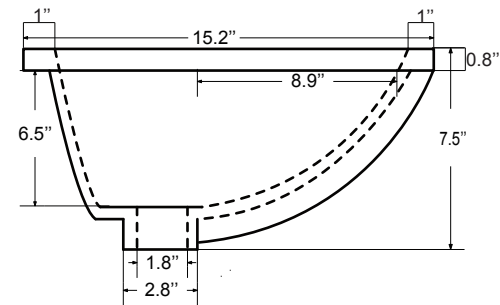

Dimensions

Front

Back

Side

Top

Features:

- Solid Wood & Hardwood Construction
- 6 Soft-close Drawers
- 2 Soft-close Doors
- Brushed nickel hardware
- Adjustable leg levelers
- cUPC Undermount Basin

Dimensions:

- 48``x22``x34 1/8``(With Top)
- 47 1/2``x21 5/8``x33 3/8``(Vanity Only)

Vanity Finish:

- White (W)
- Sapphire Gray (SG)

Countertop:

- Italian carrara white marble (CW)

Certification:

CARB P2

Countertop & Sink

Dimensions:

Countertop: 48"×22"×0.75"

Rectangle undermount basin: 20.1"×15.2"×7.5"