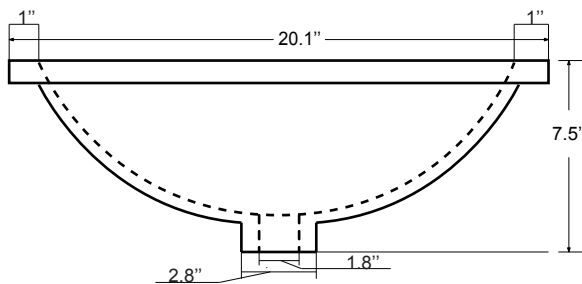

Dimensions

Front

Back

Side

Top

Features:

- Solid Wood & Hardwood Construction
- 6 Soft-close Drawers
- 2 Soft-close Doors
- Brushed nickel hardware
- Adjustable leg levelers
- cUPC Undermount Basin

Dimensions:

- 48``x22``x34 1/8``(With Top)
- 47 1/2``x21 5/8``x33 3/8``(Vanity Only)

Vanity Finish:

- White (W)
- Sapphire Gray (SG)

Countertop:

- Italian carrara white marble (CW)

Certification:

CARB P2

Countertop & Sink

Dimensions:

Countertop: 48"×22"×0.75"

Rectangle undermount basin: 20.1"×15.2"×7.5"