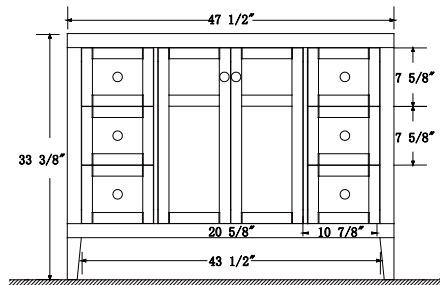

Dimensions

Front

Back

Side

Top

Features:

- Solid Wood & Hardwood Construction
- 6 Soft-close Drawers
- 2 Soft-close Doors
- Brushed nickel hardware
- Adjustable leg levelers
- cUPC Undermount Basin

Dimensions:

- 48``x22``x34 1/8``(With Top)
- 47 1/2``x21 5/8``x33 3/8``(Vanity Only)

Vanity Finish:

- White (W)
- Sapphire Gray (SG)

Countertop:

- Italian carrara white marble (CW)

Certification:

CARB P2

Countertop & Sink

Dimensions:

Countertop: 48"×22"×0.75"

Rectangle undermount basin: 20.1"×15.2"×7.5"