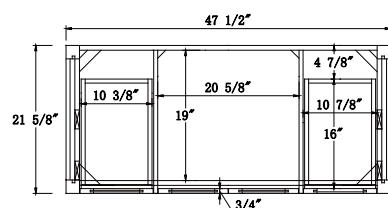

Dimensions

Front

Back

Side

Top

Features:

- Solid Wood & Hardwood Construction
- 6 Soft-close Drawers
- 2 Soft-close Doors
- Brushed nickel hardware
- Adjustable leg levelers
- cUPC Undermount Basin

Dimensions:

- 48``x22``x34 1/8``(With Top)
- 47 1/2``x21 5/8``x33 3/8``(Vanity Only)

Vanity Finish:

- White (W)
- Sapphire Gray (SG)

Countertop:

- Italian carrara white marble (CW)

Certification:

CARB P2

Countertop & Sink

Dimensions:

Countertop: 48"×22"×0.75"

Rectangle undermount basin: 20.1"×15.2"×7.5"