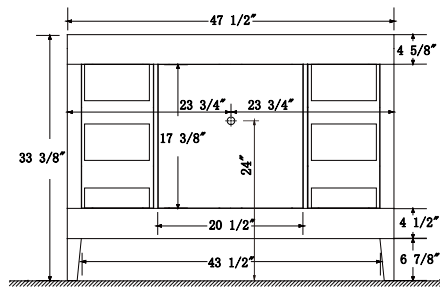

Dimensions

Front

Back

Side

Top

Features:

- Solid Wood & Hardwood Construction
- 6 Soft-close Drawers
- 2 Soft-close Doors
- Brushed nickel hardware
- Adjustable leg levelers
- cUPC Undermount Basin

Dimensions:

- 48``x22``x34 1/8``(With Top)
- 47 1/2``x21 5/8``x33 3/8``(Vanity Only)

Vanity Finish:

- White (W)
- Sapphire Gray (SG)

Countertop:

- Italian carrara white marble (CW)

Certification:

CARB P2

Countertop & Sink

Dimensions:

Countertop: 48"×22"×0.75"

Rectangle undermount basin: 20.1"×15.2"×7.5"