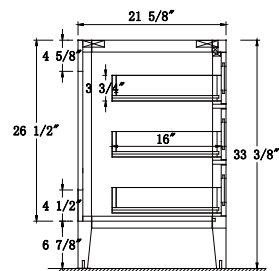

Dimensions

Front

Back

Side

Top

Features:

- Solid Wood & Hardwood Construction
- 6 Soft-close Drawers
- 2 Soft-close Doors
- Brushed nickel hardware
- Adjustable leg levelers
- cUPC Undermount Basin

Dimensions:

- 48``x22``x34 1/8``(With Top)
- 47 1/2``x21 5/8``x33 3/8``(Vanity Only)

Vanity Finish:

- White (W)
- Sapphire Gray (SG)

Countertop:

- Italian carrara white marble (CW)

Certification:

CARB P2

Countertop & Sink

Dimensions:

Countertop: 48"×22"×0.75"

Rectangle undermount basin: 20.1"×15.2"×7.5"