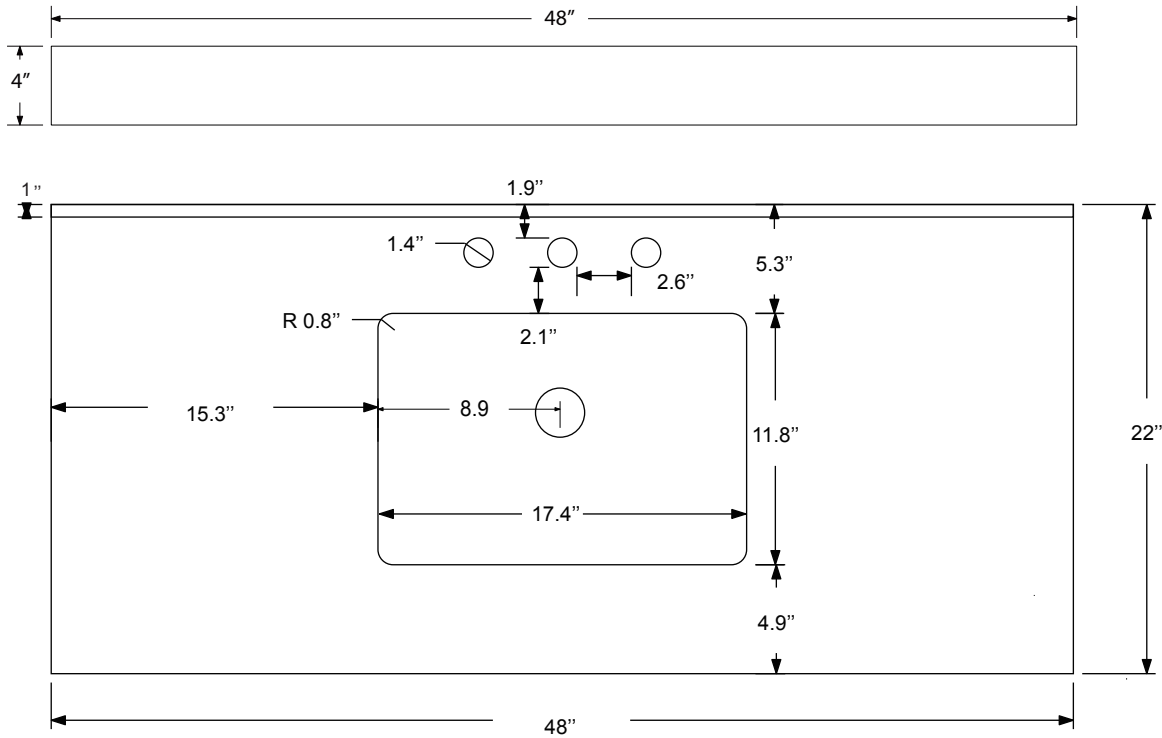

Dimensions

Front

Back

Side

Top

Features:

- Solid Wood & Hardwood Construction
- 6 Soft-close Drawers
- 2 Soft-close Doors
- Brushed nickel hardware
- Adjustable leg levelers
- cUPC Undermount Basin

Dimensions:

- 48``x22``x34 1/8``(With Top)
- 47 1/2``x21 5/8``x33 3/8``(Vanity Only)

Vanity Finish:

- White (W)
- Sapphire Gray (SG)

Countertop:

- Italian carrara white marble (CW)

Certification:

CARB P2

Countertop & Sink

Dimensions:

Countertop: 48"×22"×0.75"

Rectangle undermount basin: 20.1"×15.2"×7.5"