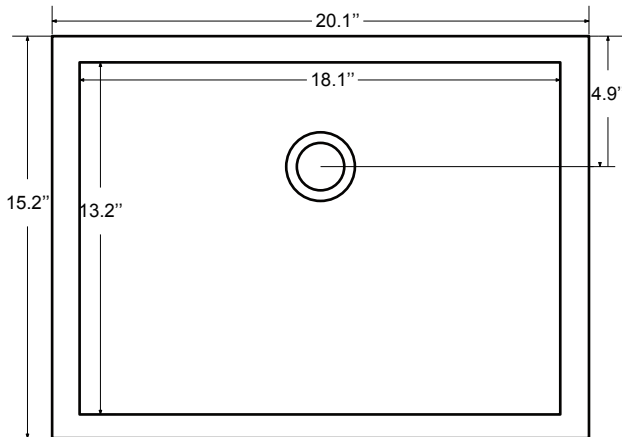

Dimensions

Front

Back

Side

Top

Features:

- Solid Wood & Hardwood Construction
- 6 Soft-close Drawers
- 2 Soft-close Doors
- Brushed nickel hardware
- Adjustable leg levelers
- cUPC Undermount Basin

Dimensions:

- 48``x22``x34 1/8``(With Top)
- 47 1/2``x21 5/8``x33 3/8``(Vanity Only)

Vanity Finish:

- White (W)
- Sapphire Gray (SG)

Countertop:

- Italian carrara white marble (CW)

Certification:

CARB P2

Countertop & Sink

Dimensions:

Countertop: 48"×22"×0.75"

Rectangle undermount basin: 20.1"×15.2"×7.5"