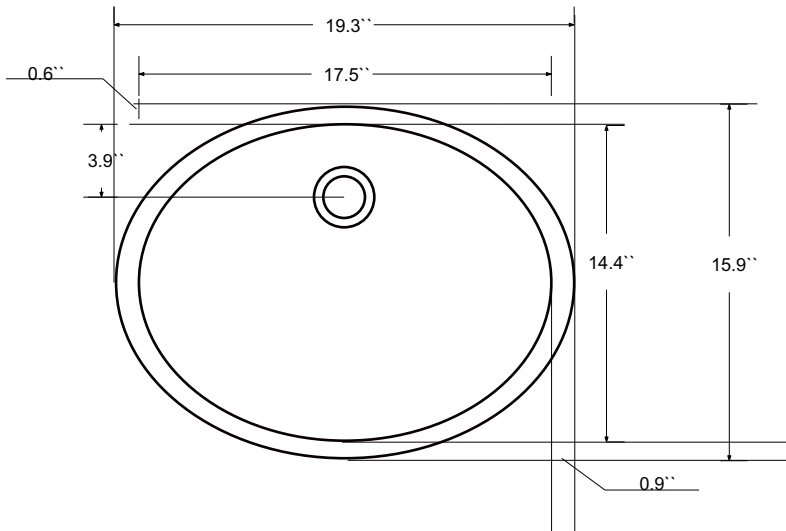

Dimensions

Front

Back

Side

Top

Features:

- Solid Wood & Hardwood Construction
- 7 Soft-close Drawers
- 1 Soft-close Door
- Brushed nickel hardware
- Adjustable leg levelers
- cUPC Undermount Basin

Dimensions:

- 48``x22``x34 1/8`` (With Top)
- 47``x21``x33 3/8`` (Vanity Only)

Vanity Finish:

White (W)

Countertop:

- Italian carrara white marble (CW)
- Kaffee Quartz (KQ)

Certification:

CARB P2

Countertop & Sink

Dimensions:

Countertop: 48``x22``x0.75``

Oval undermount basin: 19.2``x16``x8``