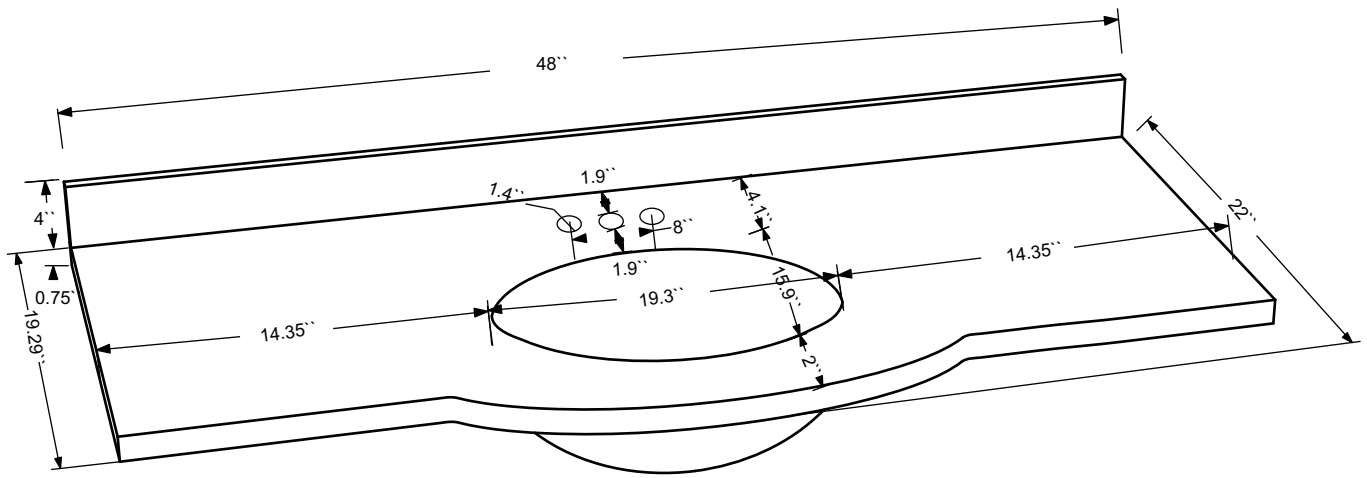

Dimensions

Front

Back

Side

Top

Features:

- Solid Wood & Hardwood Construction
- 7 Soft-close Drawers
- 1 Soft-close Door
- Brushed nickel hardware
- Adjustable leg levelers
- cUPC Undermount Basin

Dimensions:

- 48``x22``x34 1/8`` (With Top)
- 47``x21``x33 3/8`` (Vanity Only)

Vanity Finish:

White (W)

Countertop:

- Italian carrara white marble (CW)
- Kaffee Quartz (KQ)

Certification:

CARB P2

Countertop & Sink

Dimensions:

Countertop: 48``x22``x0.75``

Oval undermount basin: 19.2``x16``x8``