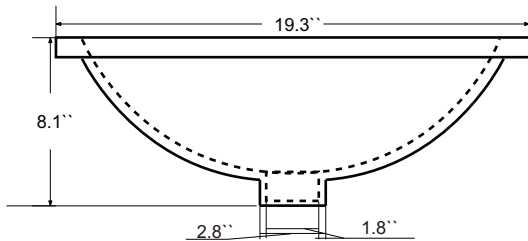

Dimensions

Front

Back

Side

Top

Features:

- Solid Wood & Hardwood Construction
- 7 Soft-close Drawers
- 1 Soft-close Door
- Brushed nickel hardware
- Adjustable leg levelers
- cUPC Undermount Basin

Dimensions:

- 48``x22``x34 1/8`` (With Top)
- 47``x21``x33 3/8`` (Vanity Only)

Vanity Finish:

White (W)

Countertop:

- Italian carrara white marble (CW)
- Kaffee Quartz (KQ)

Certification:

CARB P2

Countertop & Sink

Dimensions:

Countertop: 48``x22``x0.75``

Oval undermount basin: 19.2``x16``x8``