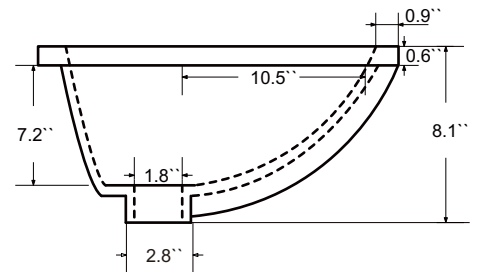

Dimensions

Front

Back

Side

Top

Features:

- Solid Wood & Hardwood Construction
- 7 Soft-close Drawers
- 1 Soft-close Door
- Brushed nickel hardware
- Adjustable leg levelers
- cUPC Undermount Basin

Dimensions:

- 48``x22``x34 1/8`` (With Top)
- 47``x21``x33 3/8`` (Vanity Only)

Vanity Finish:

White (W)

Countertop:

- Italian carrara white marble (CW)
- Kaffee Quartz (KQ)

Certification:

CARB P2

Countertop & Sink

Dimensions:

Countertop: 48``x22``x0.75``

Oval undermount basin: 19.2``x16``x8``