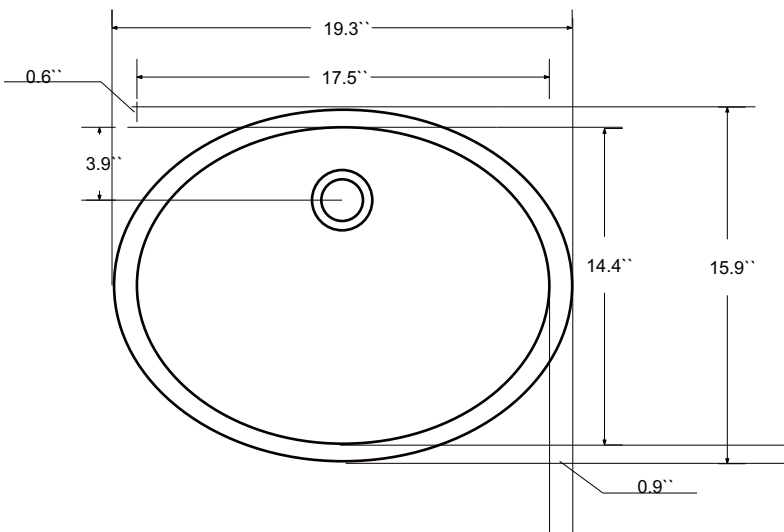

Dimensions

Front

Back

Side

Top

Features:

- Solid Wood & Hardwood Construction
- 7 Soft-close Drawers
- 1 Soft-close Door
- Brushed nickel hardware
- Adjustable leg levelers
- cUPC Undermount Basin

Dimensions:

- 48``x22``x34 1/8`` (With Top)
- 47``x21``x33 3/8`` (Vanity Only)

Vanity Finish:

White (W)

Countertop:

- Italian carrara white marble (CW)
- Kaffee Quartz (KQ)

Certification:

CARB P2

Countertop & Sink

Dimensions:

Countertop: 48``x22``x0.75``

Oval undermount basin: 19.2``x16``x8``