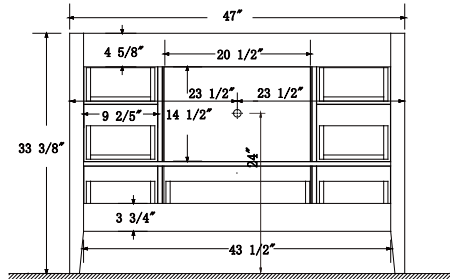

Dimensions

Front

Back

Side

Top

Features:

- Solid Wood & Hardwood Construction
- 7 Soft-close Drawers
- 1 Soft-close Door
- Brushed nickel hardware
- Adjustable leg levelers
- cUPC Undermount Basin

Dimensions:

- 48``x22``x34 1/8`` (With Top)
- 47``x21``x33 3/8`` (Vanity Only)

Vanity Finish:

White (W)

Countertop:

- Italian carrara white marble (CW)
- Kaffee Quartz (KQ)

Certification:

CARB P2

Countertop & Sink

Dimensions:

Countertop: 48``x22``x0.75``

Oval undermount basin: 19.2``x16``x8``