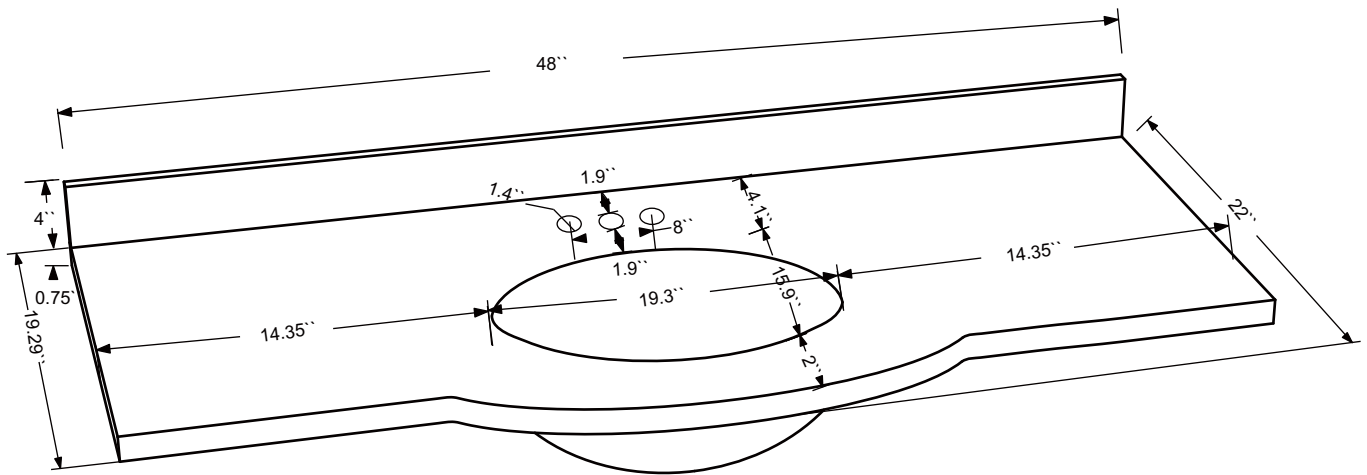

Dimensions

Front

Back

Side

Top

Features:

- Solid Wood & Hardwood Construction
- 7 Soft-close Drawers
- 1 Soft-close Door
- Brushed nickel hardware
- Adjustable leg levelers
- cUPC Undermount Basin

Dimensions:

- 48``x22``x34 1/8`` (With Top)
- 47``x21``x33 3/8`` (Vanity Only)

Vanity Finish:

White (W)

Countertop:

- Italian carrara white marble (CW)
- Kaffee Quartz (KQ)

Certification:

CARB P2

Countertop & Sink

Dimensions:

Countertop: 48``x22``x0.75``

Oval undermount basin: 19.2``x16``x8``