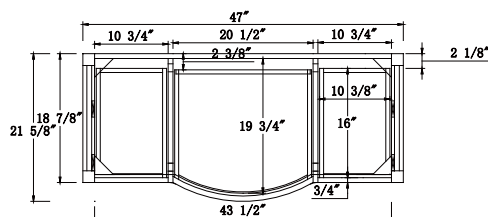

Dimensions

Front

Back

Side

Top

Features:

- Solid Wood & Hardwood Construction
- 7 Soft-close Drawers
- 1 Soft-close Door
- Brushed nickel hardware
- Adjustable leg levelers
- cUPC Undermount Basin

Dimensions:

- 48``x22``x34 1/8`` (With Top)
- 47``x21``x33 3/8`` (Vanity Only)

Vanity Finish:

White (W)

Countertop:

- Italian carrara white marble (CW)
- Kaffee Quartz (KQ)

Certification:

CARB P2

Countertop & Sink

Dimensions:

Countertop: 48``x22``x0.75``

Oval undermount basin: 19.2``x16``x8``