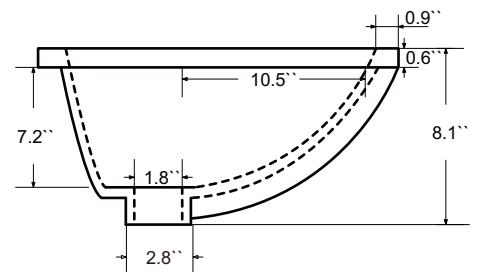

Dimensions

Front

Back

Side

Top

Features:

- Solid Wood & Hardwood Construction
- 7 Soft-close Drawers
- 1 Soft-close Door
- Brushed nickel hardware
- Adjustable leg levelers
- cUPC Undermount Basin

Dimensions:

- 48``x22``x34 1/8`` (With Top)
- 47``x21``x33 3/8`` (Vanity Only)

Vanity Finish:

White (W)

Countertop:

- Italian carrara white marble (CW)
- Kaffee Quartz (KQ)

Certification:

CARB P2

Countertop & Sink

Dimensions:

Countertop: 48``x22``x0.75``

Oval undermount basin: 19.2``x16``x8``