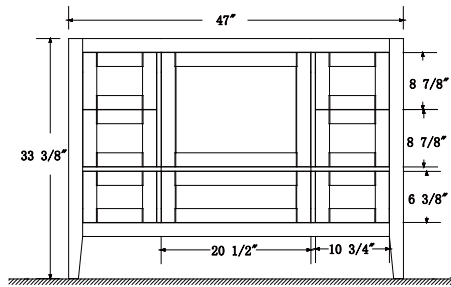

Dimensions

Front

Back

Side

Top

Features:

- Solid Wood & Hardwood Construction
- 7 Soft-close Drawers
- 1 Soft-close Door
- Brushed nickel hardware
- Adjustable leg levelers
- cUPC Undermount Basin

Dimensions:

- 48``x22``x34 1/8`` (With Top)
- 47``x21``x33 3/8`` (Vanity Only)

Vanity Finish:

White (W)

Countertop:

- Italian carrara white marble (CW)
- Kaffee Quartz (KQ)

Certification:

CARB P2

Countertop & Sink

Dimensions:

Countertop: 48``x22``x0.75``

Oval undermount basin: 19.2``x16``x8``