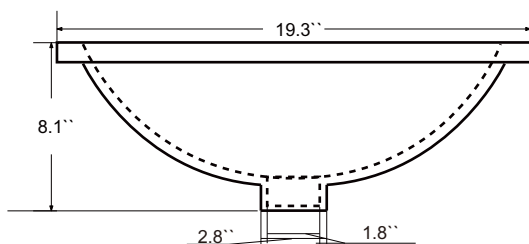

Dimensions

Front

Back

Side

Top

Features:

- Solid Wood & Hardwood Construction
- 7 Soft-close Drawers
- 1 Soft-close Door
- Brushed nickel hardware
- Adjustable leg levelers
- cUPC Undermount Basin

Dimensions:

- 48``x22``x34 1/8`` (With Top)
- 47``x21``x33 3/8`` (Vanity Only)

Vanity Finish:

White (W)

Countertop:

- Italian carrara white marble (CW)
- Kaffee Quartz (KQ)

Certification:

CARB P2

Countertop & Sink

Dimensions:

Countertop: 48``x22``x0.75``

Oval undermount basin: 19.2``x16``x8``