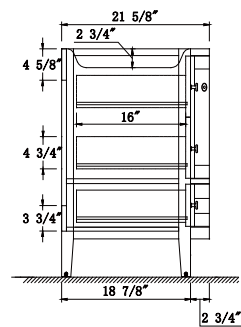

Dimensions

Front

Back

Side

Top

Features:

- Solid Wood & Hardwood Construction
- 7 Soft-close Drawers
- 1 Soft-close Door
- Brushed nickel hardware
- Adjustable leg levelers
- cUPC Undermount Basin

Dimensions:

- 48``x22``x34 1/8`` (With Top)
- 47``x21``x33 3/8`` (Vanity Only)

Vanity Finish:

White (W)

Countertop:

- Italian carrara white marble (CW)
- Kaffee Quartz (KQ)

Certification:

CARB P2

Countertop & Sink

Dimensions:

Countertop: 48``x22``x0.75``

Oval undermount basin: 19.2``x16``x8``