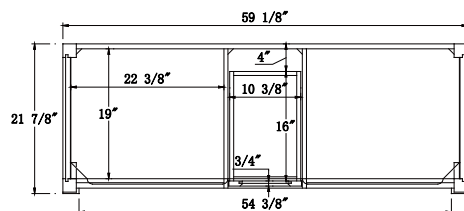

Dimensions

Front

Back

Side

Top

Features:

- Solid Wood & Hardwood Construction
- 3 Soft-close Drawers
- 4 Soft-close Doors
- Brushed nickel hardware
- Adjustable leg levelers
- cUPC Undermount Basin

Dimensions:

- 60``x22``x34 1/4`` (With Top)
- 59 1/8``x21 7/8``x33 1/2`` (Vanity Only)

Vanity Finish:

- White (W)
- Sapphire Gray (SG)

Countertop:

- Italian carrara white marble (CW)

Certification:

CARB P2

Countertop & Sink

Dimensions:

Countertop: 60"×22"×0.75"

Rectangle undermount basin: 20.1"×15.2"×7.5"