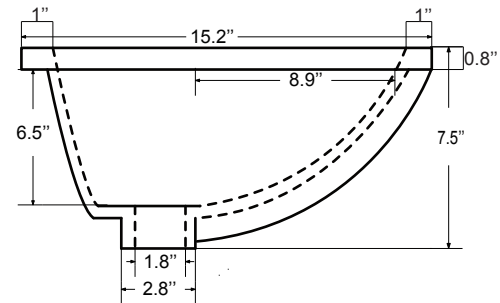

Dimensions

Front

Back

Side

Top

Features:

- Solid Wood & Hardwood Construction
- 3 Soft-close Drawers
- 4 Soft-close Doors
- Brushed nickel hardware
- Adjustable leg levelers
- cUPC Undermount Basin

Dimensions:

- 60``x22``x34 1/4`` (With Top)
- 59 1/8``x21 7/8``x33 1/2`` (Vanity Only)

Vanity Finish:

- White (W)
- Sapphire Gray (SG)

Countertop:

- Italian carrara white marble (CW)

Certification:

CARB P2

Countertop & Sink

Dimensions:

Countertop: 60"×22"×0.75"

Rectangle undermount basin: 20.1"×15.2"×7.5"