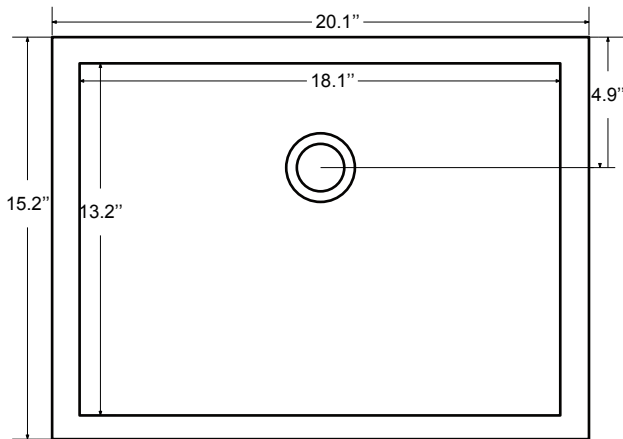

Dimensions

Front

Back

Side

Top

Features:

- Solid Wood & Hardwood Construction
- 3 Soft-close Drawers
- 4 Soft-close Doors
- Brushed nickel hardware
- Adjustable leg levelers
- cUPC Undermount Basin

Dimensions:

- 60``x22``x34 1/4`` (With Top)
- 59 1/8``x21 7/8``x33 1/2`` (Vanity Only)

Vanity Finish:

- White (W)
- Sapphire Gray (SG)

Countertop:

- Italian carrara white marble (CW)

Certification:

CARB P2

Countertop & Sink

Dimensions:

Countertop: 60"×22"×0.75"

Rectangle undermount basin: 20.1"×15.2"×7.5"