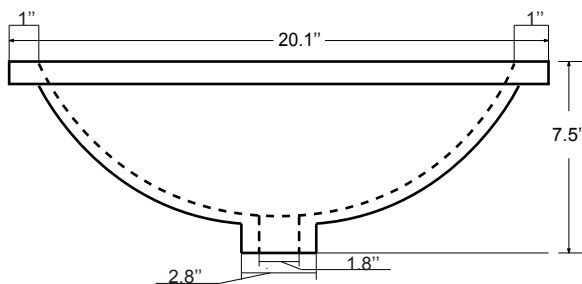

Dimensions

Front

Back

Side

Top

Features:

- Solid Wood & Hardwood Construction
- 3 Soft-close Drawers
- 4 Soft-close Doors
- Brushed nickel hardware
- Adjustable leg levelers
- cUPC Undermount Basin

Dimensions:

- 60``x22``x34 1/4`` (With Top)
- 59 1/8``x21 7/8``x33 1/2`` (Vanity Only)

Vanity Finish:

- White (W)
- Sapphire Gray (SG)

Countertop:

- Italian carrara white marble (CW)

Certification:

CARB P2

Countertop & Sink

Dimensions:

Countertop: 60"×22"×0.75"

Rectangle undermount basin: 20.1"×15.2"×7.5"