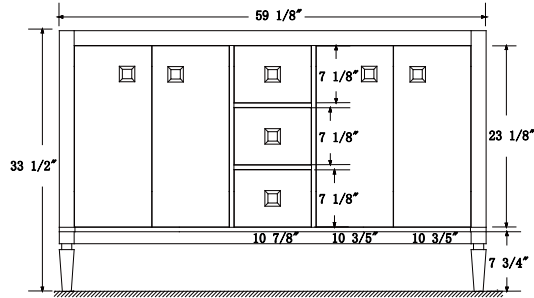

Dimensions

Front

Back

Side

Top

Features:

- Solid Wood & Hardwood Construction
- 3 Soft-close Drawers
- 4 Soft-close Doors
- Brushed nickel hardware
- Adjustable leg levelers
- cUPC Undermount Basin

Dimensions:

- 60``x22``x34 1/4`` (With Top)
- 59 1/8``x21 7/8``x33 1/2`` (Vanity Only)

Vanity Finish:

- White (W)
- Sapphire Gray (SG)

Countertop:

- Italian carrara white marble (CW)

Certification:

CARB P2

Countertop & Sink

Dimensions:

Countertop: 60"×22"×0.75"

Rectangle undermount basin: 20.1"×15.2"×7.5"