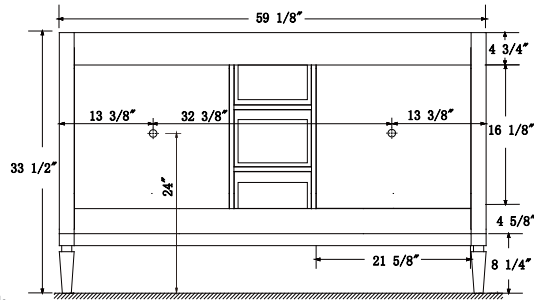

Dimensions

Front

Back

Side

Top

Features:

- Solid Wood & Hardwood Construction
- 3 Soft-close Drawers
- 4 Soft-close Doors
- Brushed nickel hardware
- Adjustable leg levelers
- cUPC Undermount Basin

Dimensions:

- 60``x22``x34 1/4`` (With Top)
- 59 1/8``x21 7/8``x33 1/2`` (Vanity Only)

Vanity Finish:

- White (W)
- Sapphire Gray (SG)

Countertop:

- Italian carrara white marble (CW)

Certification:

CARB P2

Countertop & Sink

Dimensions:

Countertop: 60"×22"×0.75"

Rectangle undermount basin: 20.1"×15.2"×7.5"