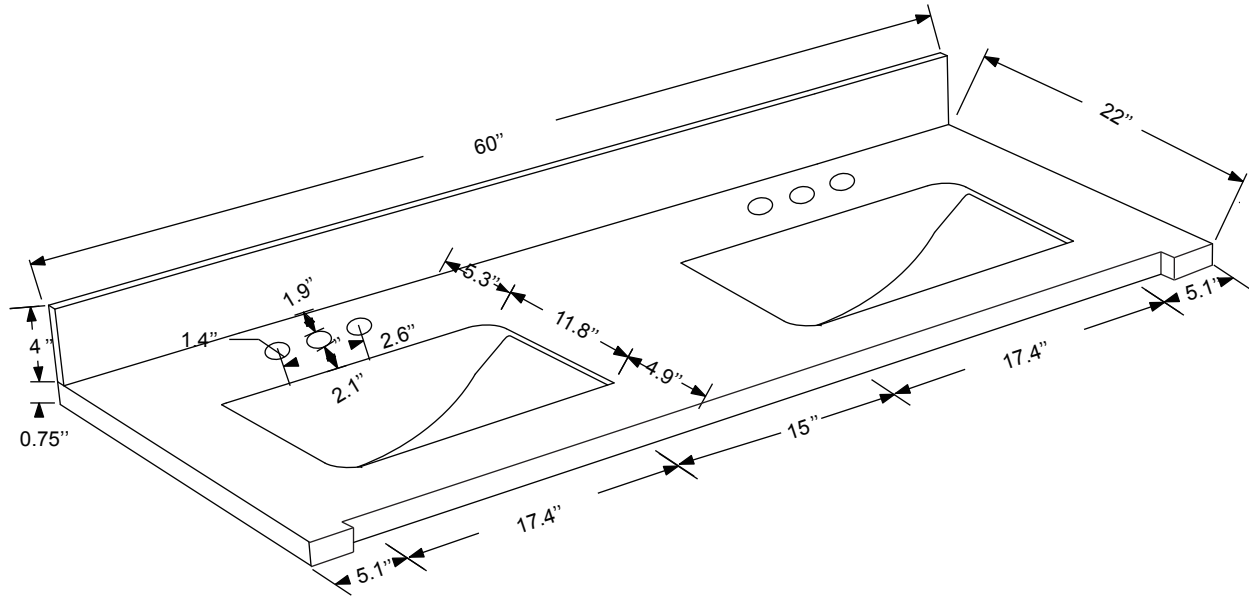

Dimensions

Front

Back

Side

Top

Features:

- Solid Wood & Hardwood Construction
- 3 Soft-close Drawers
- 4 Soft-close Doors
- Brushed nickel hardware
- Adjustable leg levelers
- cUPC Undermount Basin

Dimensions:

- 60``x22``x34 1/4`` (With Top)
- 59 1/8``x21 7/8``x33 1/2`` (Vanity Only)

Vanity Finish:

- White (W)
- Sapphire Gray (SG)

Countertop:

- Italian carrara white marble (CW)

Certification:

CARB P2

Countertop & Sink

Dimensions:

Countertop: 60"×22"×0.75"

Rectangle undermount basin: 20.1"×15.2"×7.5"