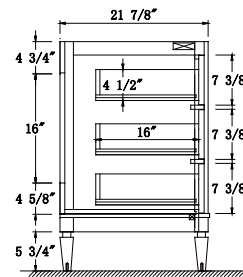

Dimensions

Front

Back

Side

Top

Features:

- Solid Wood & Hardwood Construction
- 3 Soft-close Drawers
- 4 Soft-close Doors
- Brushed nickel hardware
- Adjustable leg levelers
- cUPC Undermount Basin

Dimensions:

- 60``x22``x34 1/4`` (With Top)
- 59 1/8``x21 7/8``x33 1/2`` (Vanity Only)

Vanity Finish:

- White (W)
- Sapphire Gray (SG)

Countertop:

- Italian carrara white marble (CW)

Certification:

CARB P2

Countertop & Sink

Dimensions:

Countertop: 60"×22"×0.75"

Rectangle undermount basin: 20.1"×15.2"×7.5"