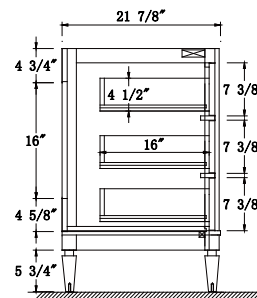

Dimensions

Front

Back

Side

Top

Features:

- Solid Wood & Hardwood Construction
- 6 Soft-close Drawers
- 2 Soft-close Doors
- Brushed nickel hardware
- Adjustable leg levelers
- cUPC Undermount Basin

Dimensions:

- 48``x22``x34 1/4`` (With Top)
- 47 1/8``x21 7/8``x33 1/2`` (Vanity Only)

Vanity Finish:

- White (W)
- Sapphire Gray (SG)

Countertop:

- Italian carrara white marble (CW)

Certification: