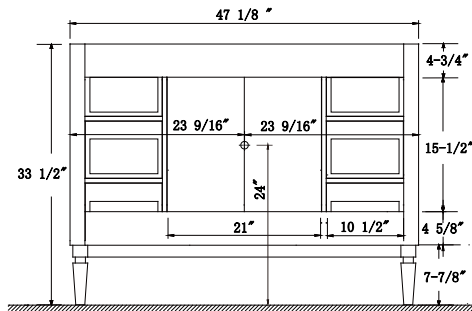

Dimensions

Front

Back

Side

Top

Features:

- Solid Wood & Hardwood Construction
- 6 Soft-close Drawers
- 2 Soft-close Doors
- Brushed nickel hardware
- Adjustable leg levelers
- cUPC Undermount Basin

Dimensions:

- 48``x22``x34 1/4`` (With Top)
- 47 1/8``x21 7/8``x33 1/2`` (Vanity Only)

Vanity Finish:

- White (W)
- Sapphire Gray (SG)

Countertop:

- Italian carrara white marble (CW)

Certification: