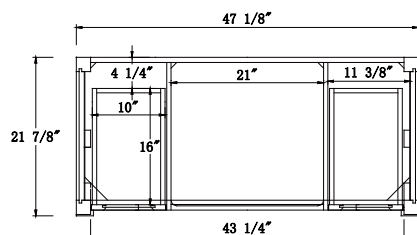

Dimensions

Front

Back

Side

Top

Features:

- Solid Wood & Hardwood Construction
- 6 Soft-close Drawers
- 2 Soft-close Doors
- Brushed nickel hardware
- Adjustable leg levelers
- cUPC Undermount Basin

Dimensions:

- 48``x22``x34 1/4`` (With Top)
- 47 1/8``x21 7/8``x33 1/2`` (Vanity Only)

Vanity Finish:

- White (W)
- Sapphire Gray (SG)

Countertop:

- Italian carrara white marble (CW)

Certification: