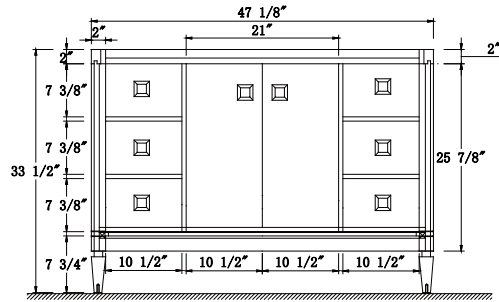

Dimensions

Front

Back

Side

Top

Features:

- Solid Wood & Hardwood Construction
- 6 Soft-close Drawers
- 2 Soft-close Doors
- Brushed nickel hardware
- Adjustable leg levelers
- cUPC Undermount Basin

Dimensions:

- 48``x22``x34 1/4`` (With Top)
- 47 1/8``x21 7/8``x33 1/2`` (Vanity Only)

Vanity Finish:

- White (W)
- Sapphire Gray (SG)

Countertop:

- Italian carrara white marble (CW)

Certification: