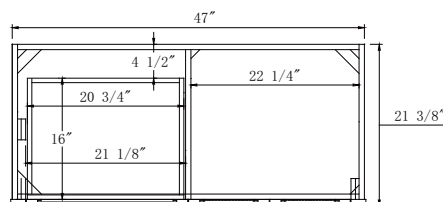

Dimensions

Front

Back

Side

Top

Features:

- Solid Wood & Hardwood Construction
- 3 Soft-close Drawers
- 2 Soft-close Door
- Brushed nickel hardware
- Adjustable leg levelers
- cUPC Undermount Basin

Dimensions:

- 48``x22``x34 1/8``(With Top)
- 47``x21 3/8``x33 3/8``(Vanity Only)

Vanity Finish:

White (W)

Countertop:

Black Granite (BK)

Certification: