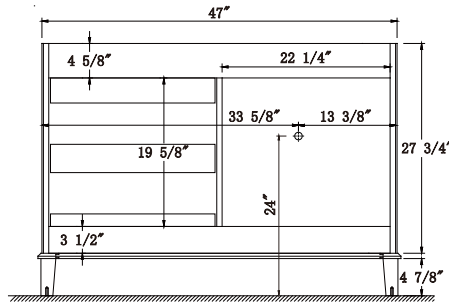

Dimensions

Front

Back

Side

Top

Features:

- Solid Wood & Hardwood Construction
- 3 Soft-close Drawers
- 2 Soft-close Door
- Brushed nickel hardware
- Adjustable leg levelers
- cUPC Undermount Basin

Dimensions:

- 48``x22``x34 1/8``(With Top)
- 47``x21 3/8``x33 3/8``(Vanity Only)

Vanity Finish:

White (W)

Countertop:

Black Granite (BK)

Certification: