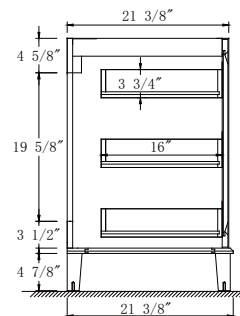

Dimensions

Front

Back

Side

Top

Features:

- Solid Wood & Hardwood Construction
- 3 Soft-close Drawers
- 2 Soft-close Door
- Brushed nickel hardware
- Adjustable leg levelers
- cUPC Undermount Basin

Dimensions:

- 48``x22``x34 1/8``(With Top)
- 47``x21 3/8``x33 3/8``(Vanity Only)

Vanity Finish:

White (W)

Countertop:

Black Granite (BK)

Certification: