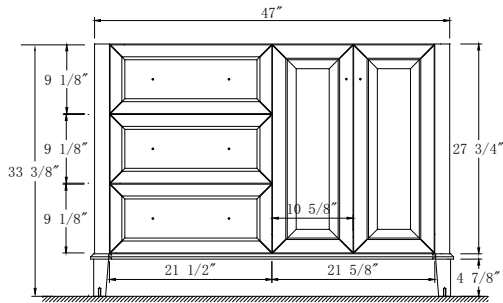

Dimensions

Front

Back

Side

Top

Features:

- Solid Wood & Hardwood Construction
- 3 Soft-close Drawers
- 2 Soft-close Door
- Brushed nickel hardware
- Adjustable leg levelers
- cUPC Undermount Basin

Dimensions:

- 48``x22``x34 1/8``(With Top)
- 47``x21 3/8``x33 3/8``(Vanity Only)

Vanity Finish:

White (W)

Countertop:

Black Granite (BK)

Certification: