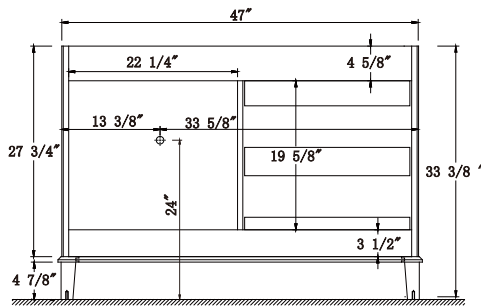

Dimensions

Front

Back

Side

Top

Features:

- Solid Wood & Hardwood Construction
- 3 Soft-close Drawers
- 2 Soft-close Door
- Brushed nickel hardware
- Adjustable leg levelers
- cUPC Undermount Basin

Dimensions:

- 48``x22``x34 1/8``(With Top)
- 47``x21 3/8``x33 3/8``(Vanity Only)

Vanity Finish:

White (W)

Countertop:

Black Granite (BK)

Certification:

CARB P2

Countertop & Sink

Dimensions:

Countertop: 48"×22"×0.75"

Rectangle undermount basin: 20.1"×15.2"×7.5"