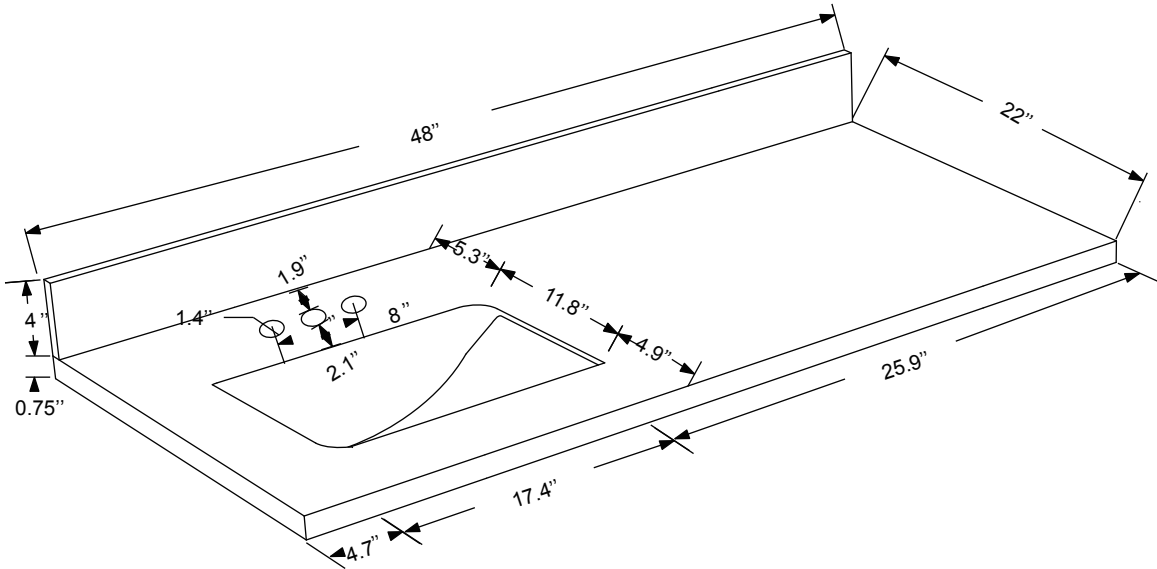

Dimensions

Front

Back

Side

Top

Features:

- Solid Wood & Hardwood Construction
- 3 Soft-close Drawers
- 2 Soft-close Door
- Brushed nickel hardware
- Adjustable leg levelers
- cUPC Undermount Basin

Dimensions:

- 48``x22``x34 1/8``(With Top)
- 47``x21 3/8``x33 3/8``(Vanity Only)

Vanity Finish:

White (W)

Countertop:

Black Granite (BK)

Certification:

CARB P2

Countertop & Sink

Dimensions:

Countertop: 48"×22"×0.75"

Rectangle undermount basin: 20.1"×15.2"×7.5"