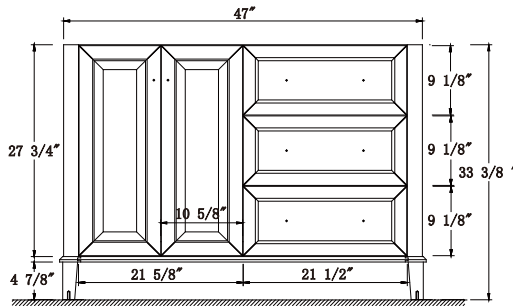

Dimensions

Front

Back

Side

Top

Features:

- Solid Wood & Hardwood Construction
- 3 Soft-close Drawers
- 2 Soft-close Door
- Brushed nickel hardware
- Adjustable leg levelers
- cUPC Undermount Basin

Dimensions:

- 48``x22``x34 1/8``(With Top)
- 47``x21 3/8``x33 3/8``(Vanity Only)

Vanity Finish:

White (W)

Countertop:

Black Granite (BK)

Certification:

CARB P2

Countertop & Sink

Dimensions:

Countertop: 48"×22"×0.75"

Rectangle undermount basin: 20.1"×15.2"×7.5"