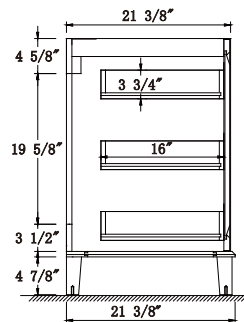

Dimensions

Front

Back

Side

Top

Features:

- Solid Wood & Hardwood Construction
- 3 Soft-close Drawers
- 2 Soft-close Door
- Brushed nickel hardware
- Adjustable leg levelers
- cUPC Undermount Basin

Dimensions:

- 48``x22``x34 1/8``(With Top)
- 47``x21 3/8``x33 3/8``(Vanity Only)

Vanity Finish:

White (W)

Countertop:

Black Granite (BK)

Certification:

CARB P2

Countertop & Sink

Dimensions:

Countertop: 48"×22"×0.75"

Rectangle undermount basin: 20.1"×15.2"×7.5"