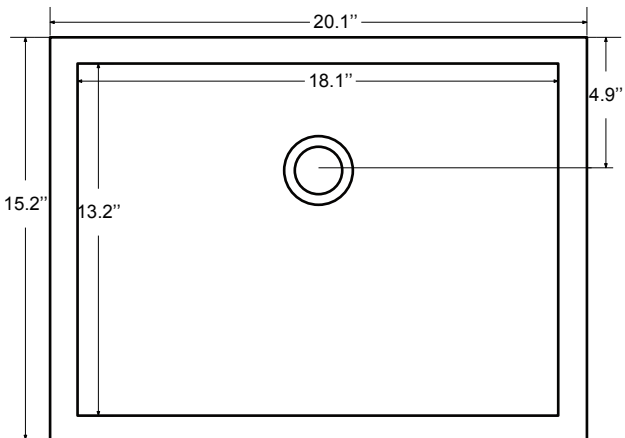

Dimensions

Front

Back

Side

Top

Features:

- Solid Wood & Hardwood Construction
- 3 Soft-close Drawers
- 2 Soft-close Door
- Brushed nickel hardware
- Adjustable leg levelers
- cUPC Undermount Basin

Dimensions:

- 48``x22``x34 1/8``(With Top)
- 47``x21 3/8``x33 3/8``(Vanity Only)

Vanity Finish:

White (W)

Countertop:

Black Granite (BK)

Certification:

CARB P2

Countertop & Sink

Dimensions:

Countertop: 48"×22"×0.75"

Rectangle undermount basin: 20.1"×15.2"×7.5"