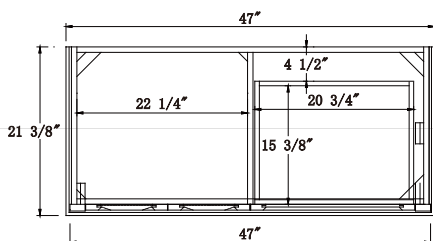

Dimensions

Front

Back

Side

Top

Features:

- Solid Wood & Hardwood Construction
- 3 Soft-close Drawers
- 2 Soft-close Door
- Brushed nickel hardware
- Adjustable leg levelers
- cUPC Undermount Basin

Dimensions:

- 48``x22``x34 1/8``(With Top)
- 47``x21 3/8``x33 3/8``(Vanity Only)

Vanity Finish:

White (W)

Countertop:

Black Granite (BK)

Certification:

CARB P2

Countertop & Sink

Dimensions:

Countertop: 48"×22"×0.75"

Rectangle undermount basin: 20.1"×15.2"×7.5"