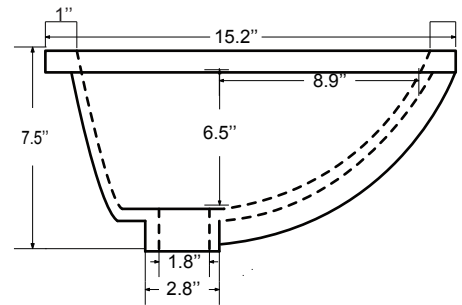

Dimensions

Front

Back

Side

Top

Features:

- Solid Wood & Hardwood Construction
- 3 Soft-close Drawers
- 2 Soft-close Door
- Brushed nickel hardware
- Adjustable leg levelers
- cUPC Undermount Basin

Dimensions:

- 48``x22``x34 1/8``(With Top)
- 47``x21 3/8``x33 3/8``(Vanity Only)

Vanity Finish:

White (W)

Countertop:

Black Granite (BK)

Certification:

CARB P2

Countertop & Sink

Dimensions:

Countertop: 48"×22"×0.75"

Rectangle undermount basin: 20.1"×15.2"×7.5"