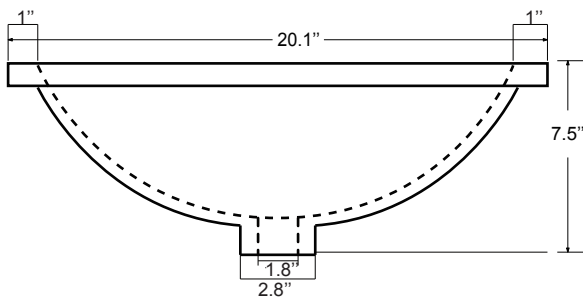

Dimensions

Front

Back

Side

Top

Features:

- Solid Wood & Hardwood Construction
- 3 Soft-close Drawers
- 2 Soft-close Door
- Brushed nickel hardware
- Adjustable leg levelers
- cUPC Undermount Basin

Dimensions:

- 48``x22``x34 1/8``(With Top)
- 47``x21 3/8``x33 3/8``(Vanity Only)

Vanity Finish:

White (W)

Countertop:

Black Granite (BK)

Certification:

CARB P2

Countertop & Sink

Dimensions:

Countertop: 48"×22"×0.75"

Rectangle undermount basin: 20.1"×15.2"×7.5"