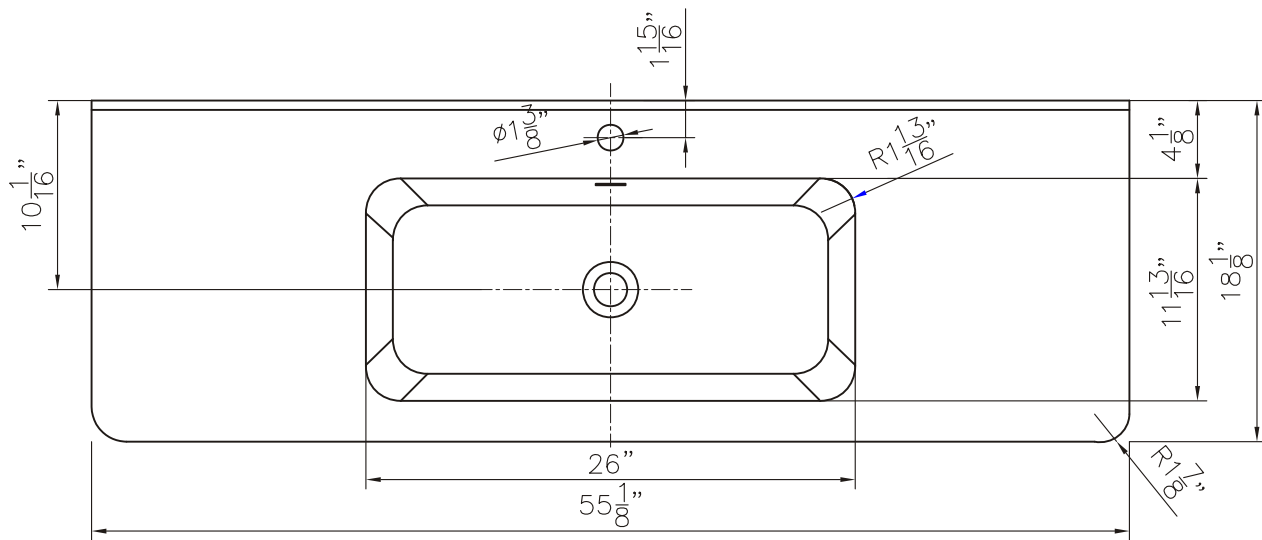

Dimensions

Front

Back

Side

Top

Features:

- Plywood
- 2 Soft-close Drawer
- 2 Open Door
- Blum Brand Hardware

Dimensions:

- 55" X 18" X 20.2" (With Top)
- 55" X 18" X 19.7" (Vanity Only)

Vanity Finish:
White (W)

Countertop:
Matte White (MW)

Certification:

CARB P2

Countertop & Sink

Dimensions

Countertop: 55 " X 18 " X 0.5 "

Rectangle Sink: 26 " X 11.8 " X 5.7 "