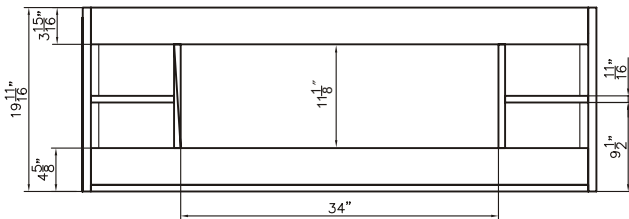

Dimensions

Front

Back

Side

Top

Features:

- Plywood
- 2 Soft-close Drawer
- 2 Open Door
- Blum Brand Hardware

Dimensions:

- 55" X 18" X 20.2" (With Top)
- 55" X 18" X 19.7" (Vanity Only)

Vanity Finish:
White (W)

Countertop:
Matte White (MW)

Certification:

CARB P2

Countertop & Sink

Dimensions

Countertop: 55 " X 18 " X 0.5 "

Rectangle Sink: 26 " X 11.8 " X 5.7 "