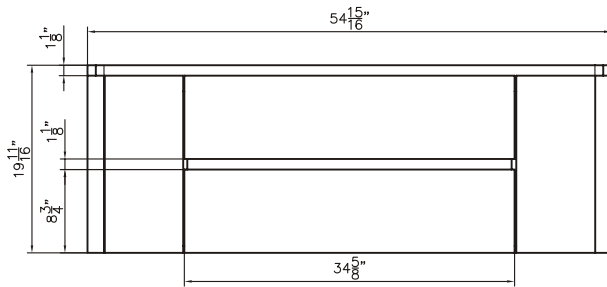

Dimensions

Front

Back

Side

Top

Features:

- Plywood
- 2 Soft-close Drawer
- 2 Open Door
- Blum Brand Hardware

Dimensions:

- 55" X 18" X 20.2" (With Top)
- 55" X 18" X 19.7" (Vanity Only)

Vanity Finish:
White (W)

Countertop:
Matte White (MW)

Certification:

CARB P2

Countertop & Sink

Dimensions

Countertop: 55 " X 18 " X 0.5 "

Rectangle Sink: 26 " X 11.8 " X 5.7 "