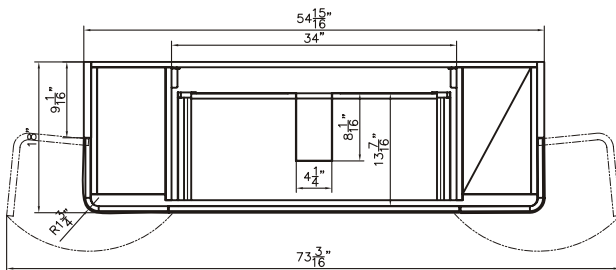

Dimensions

Front

Back

Side

Top

Features:

- Plywood
- 2 Soft-close Drawer
- 2 Open Door
- Blum Brand Hardware

Dimensions:

- 55" X 18" X 20.2" (With Top)
- 55" X 18" X 19.7" (Vanity Only)

Vanity Finish:
White (W)

Countertop:
Matte White (MW)

Certification:

CARB P2

Countertop & Sink

Dimensions

Countertop: 55 " X 18 " X 0.5 "

Rectangle Sink: 26 " X 11.8 " X 5.7 "