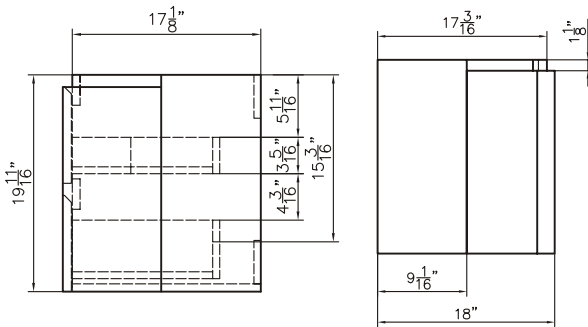

Dimensions

Front

Back

Side

Top

Features:

- Plywood
- 2 Soft-close Drawer
- 2 Open Door
- Blum Brand Hardware

Dimensions:

- 55" X 18" X 20.2" (With Top)
- 55" X 18" X 19.7" (Vanity Only)

Vanity Finish:
White (W)

Countertop:
Matte White (MW)

Certification:

CARB P2

Countertop & Sink

Dimensions

Countertop: 55 " X 18 " X 0.5 "

Rectangle Sink: 26 " X 11.8 " X 5.7 "