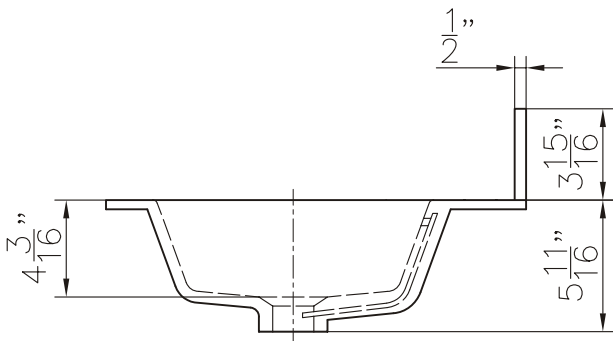

Dimensions

Front

Back

Side

Top

Features:

- Plywood
- 2 Soft-close Drawer
- 2 Open Door
- Blum Brand Hardware

Dimensions:

- 55" X 18" X 20.2" (With Top)
- 55" X 18" X 19.7" (Vanity Only)

Vanity Finish:
White (W)

Countertop:
Matte White (MW)

Certification:

CARB P2

Countertop & Sink

Dimensions

Countertop: 55 " X 18 " X 0.5 "

Rectangle Sink: 26 " X 11.8 " X 5.7 "