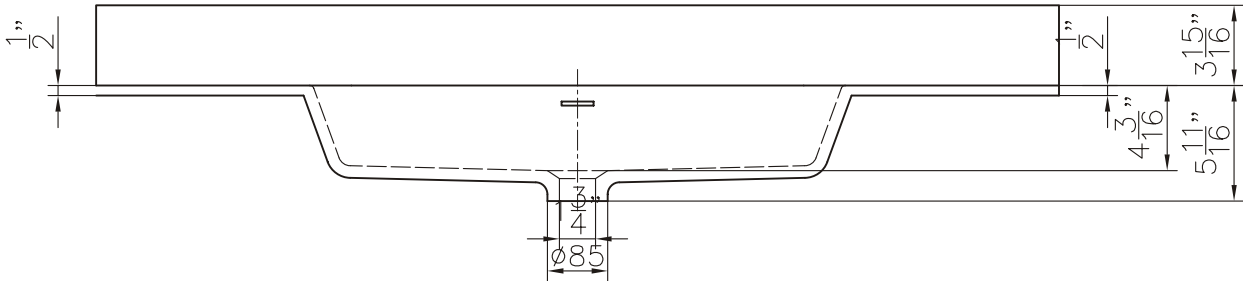

Dimensions

Front

Back

Side

Top

Features:

- Plywood
- 2 Soft-close Drawer
- 2 Open Door
- Blum Brand Hardware

Dimensions:

- 55" X 18" X 20.2" (With Top)
- 55" X 18" X 19.7" (Vanity Only)

Vanity Finish:
White (W)

Countertop:
Matte White (MW)

Certification:

CARB P2

Countertop & Sink

Dimensions

Countertop: 55 " X 18 " X 0.5 "

Rectangle Sink: 26 " X 11.8 " X 5.7 "