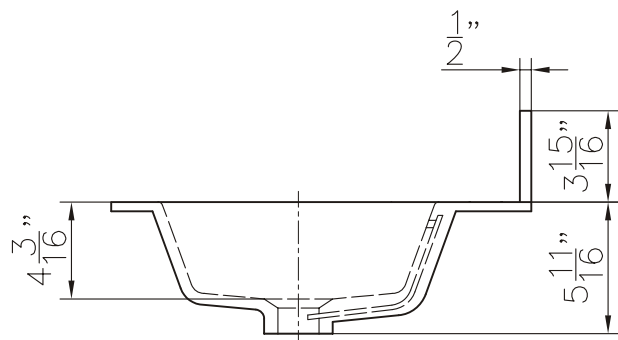

Dimensions

Front

Back

Side

Top

Features:

- Plywood
- 2 Soft-close Drawer
- 2 Open Door
- Blum Brand Hardware

Dimensions:

- 48" X 18" X 20.2" (With Top)
- 48" X 18" X 19.7" (Vanity Only)

Vanity Finish:
White (W)

Countertop:
Matte White (MW)

Certification:

CARB P2

Countertop & Sink

Dimensions

Countertop: 47 " X 18 " X 0.5 "

Rectangle Sink: 26 " X 11.8 " X 5.7 "