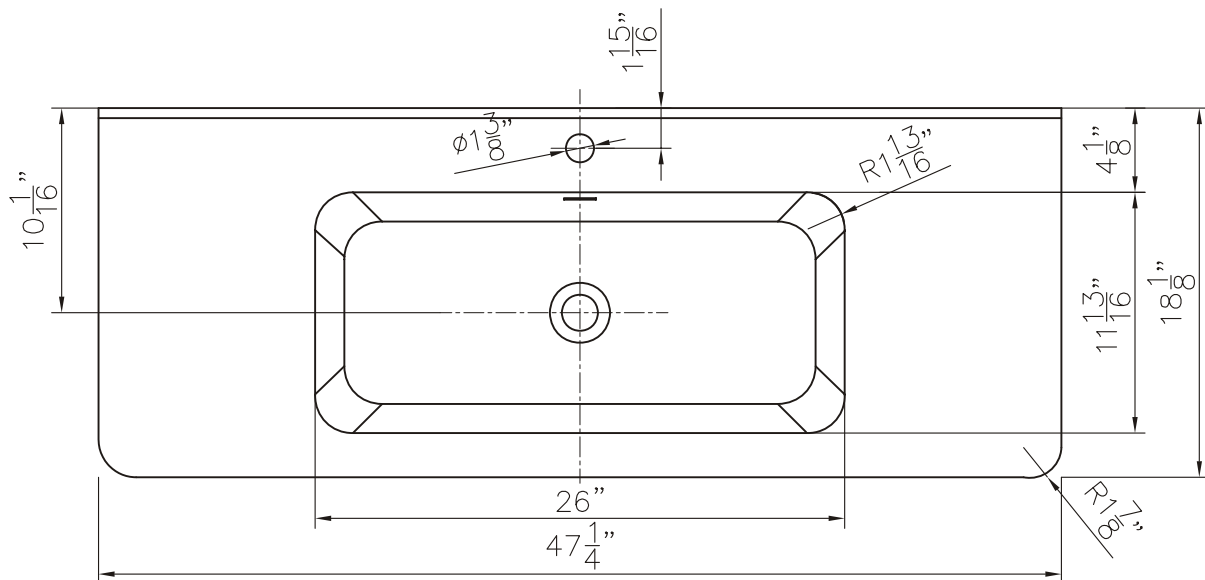

Dimensions

Front

Back

Side

Top

Features:

- Plywood
- 2 Soft-close Drawer
- 2 Open Door
- Blum Brand Hardware

Dimensions:

- 48" X 18" X 20.2" (With Top)
- 48" X 18" X 19.7" (Vanity Only)

Vanity Finish:
White (W)

Countertop:
Matte White (MW)

Certification:

CARB P2

Countertop & Sink

Dimensions

Countertop: 47 " X 18 " X 0.5 "

Rectangle Sink: 26 " X 11.8 " X 5.7 "