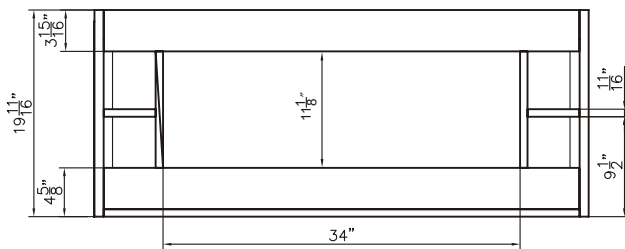

Dimensions

Front

Back

Side

Top

Features:

- Plywood
- 2 Soft-close Drawer
- 2 Open Door
- Blum Brand Hardware

Dimensions:

- 48" X 18" X 20.2" (With Top)
- 48" X 18" X 19.7" (Vanity Only)

Vanity Finish:
White (W)

Countertop:
Matte White (MW)

Certification:

CARB P2

Countertop & Sink

Dimensions

Countertop: 47 " X 18 " X 0.5 "

Rectangle Sink: 26 " X 11.8 " X 5.7 "