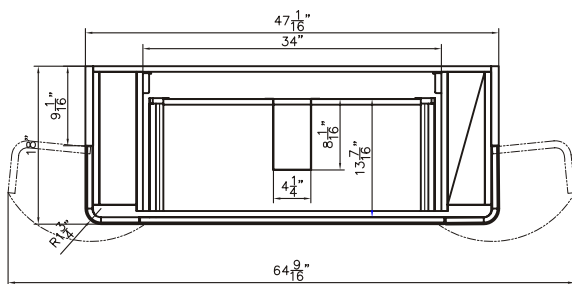

Dimensions

Front

Back

Side

Top

Features:

- Plywood
- 2 Soft-close Drawer
- 2 Open Door
- Blum Brand Hardware

Dimensions:

- 48" X 18" X 20.2" (With Top)
- 48" X 18" X 19.7" (Vanity Only)

Vanity Finish:
White (W)

Countertop:
Matte White (MW)

Certification:

CARB P2

Countertop & Sink

Dimensions

Countertop: 47 " X 18 " X 0.5 "

Rectangle Sink: 26 " X 11.8 " X 5.7 "