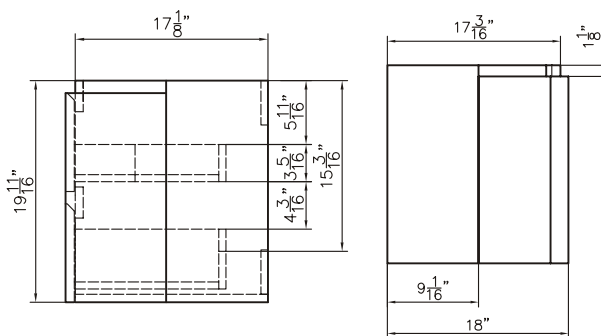

Dimensions

Front

Back

Side

Top

Features:

- Plywood
- 2 Soft-close Drawer
- 2 Open Door
- Blum Brand Hardware

Dimensions:

- 48" X 18" X 20.2" (With Top)
- 48" X 18" X 19.7" (Vanity Only)

Vanity Finish:
White (W)

Countertop:
Matte White (MW)

Certification:

CARB P2

Countertop & Sink

Dimensions

Countertop: 47 " X 18 " X 0.5 "

Rectangle Sink: 26 " X 11.8 " X 5.7 "