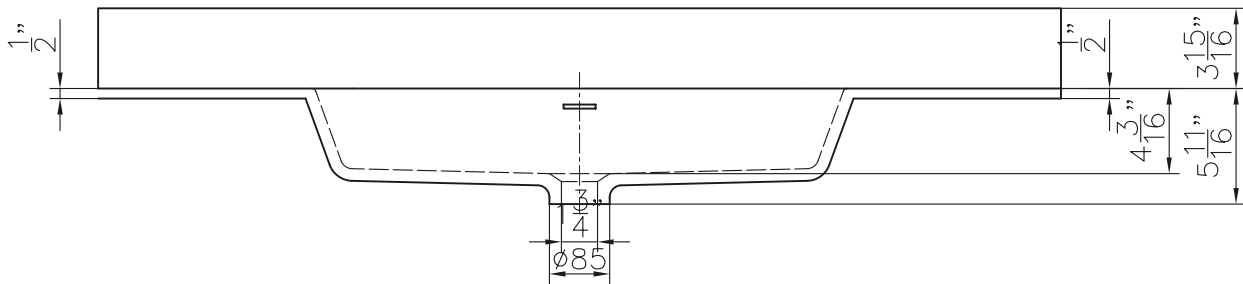

Dimensions

Front

Back

Side

Top

Features:

- Plywood
- 2 Soft-close Drawer
- 2 Open Door
- Blum Brand Hardware

Dimensions:

- 48" X 18" X 20.2" (With Top)
- 48" X 18" X 19.7" (Vanity Only)

Vanity Finish:
White (W)

Countertop:
Matte White (MW)

Certification:

CARB P2

Countertop & Sink

Dimensions

Countertop: 47 " X 18 " X 0.5 "

Rectangle Sink: 26 " X 11.8 " X 5.7 "