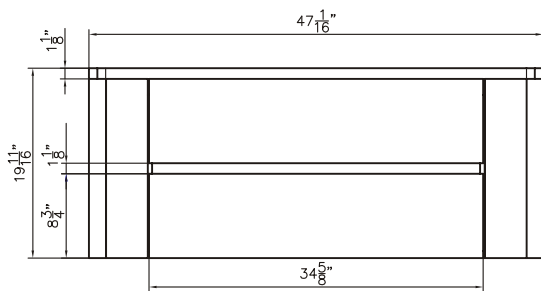

Dimensions

Front

Back

Side

Top

Features:

- Plywood
- 2 Soft-close Drawer
- 2 Open Door
- Blum Brand Hardware

Dimensions:

- 48" X 18" X 20.2" (With Top)
- 48" X 18" X 19.7" (Vanity Only)

Vanity Finish:
White (W)

Countertop:
Matte White (MW)

Certification:

CARB P2

Countertop & Sink

Dimensions

Countertop: 47 " X 18 " X 0.5 "

Rectangle Sink: 26 " X 11.8 " X 5.7 "