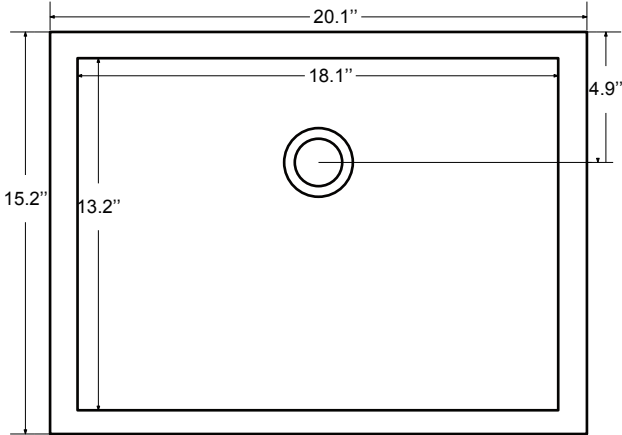

Dimensions

Front

Back

Side

Top

Features

- Solid Wood & Hardwood Construction
- 6 Soft-close Drawers
- Chrome finish hardware
- Adjustable leg levelers
- cUPC Undermount Basin

Dimensions:

- 60``x22``x34 5/8``(With Top)
- 59 3/8``x21 7/8``x33 7/8``(Vanity Only)

Vanity Finish:

- White (W)
- Sapphire Gray (SG)

Countertop:

- Italian carrara white marble (CW)

Certification:

CARB P2

Countertop & Sink

Dimensions:

Countertop: 60"×22"×0.75"

Oval undermount basin: 20.1"×15.2"×7.5"