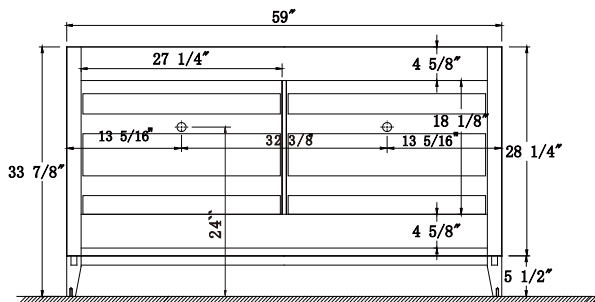

Dimensions

Front

Back

Side

Top

Features

- Solid Wood & Hardwood Construction
- 6 Soft-close Drawers
- Chrome finish hardware
- Adjustable leg levelers
- cUPC Undermount Basin

Dimensions:

- 60``x22``x34 5/8``(With Top)
- 59 3/8``x21 7/8``x33 7/8``(Vanity Only)

Vanity Finish:

- White (W)
- Sapphire Gray (SG)

Countertop:

- Italian carrara white marble (CW)

Certification:

CARB P2

Countertop & Sink

Dimensions:

Countertop: 60"×22"×0.75"

Oval undermount basin: 20.1"×15.2"×7.5"