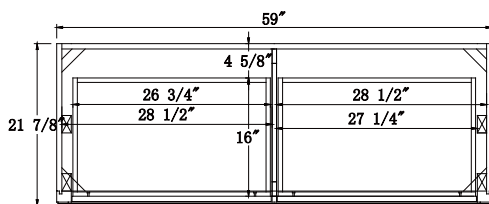

Dimensions

Front

Back

Side

Top

Features

- Solid Wood & Hardwood Construction
- 6 Soft-close Drawers
- Chrome finish hardware
- Adjustable leg levelers
- cUPC Undermount Basin

Dimensions:

- 60``x22``x34 5/8``(With Top)
- 59 3/8``x21 7/8``x33 7/8``(Vanity Only)

Vanity Finish:

- White (W)
- Sapphire Gray (SG)

Countertop:

- Italian carrara white marble (CW)

Certification:

CARB P2

Countertop & Sink

Dimensions:

Countertop: 60"×22"×0.75"

Oval undermount basin: 20.1"×15.2"×7.5"