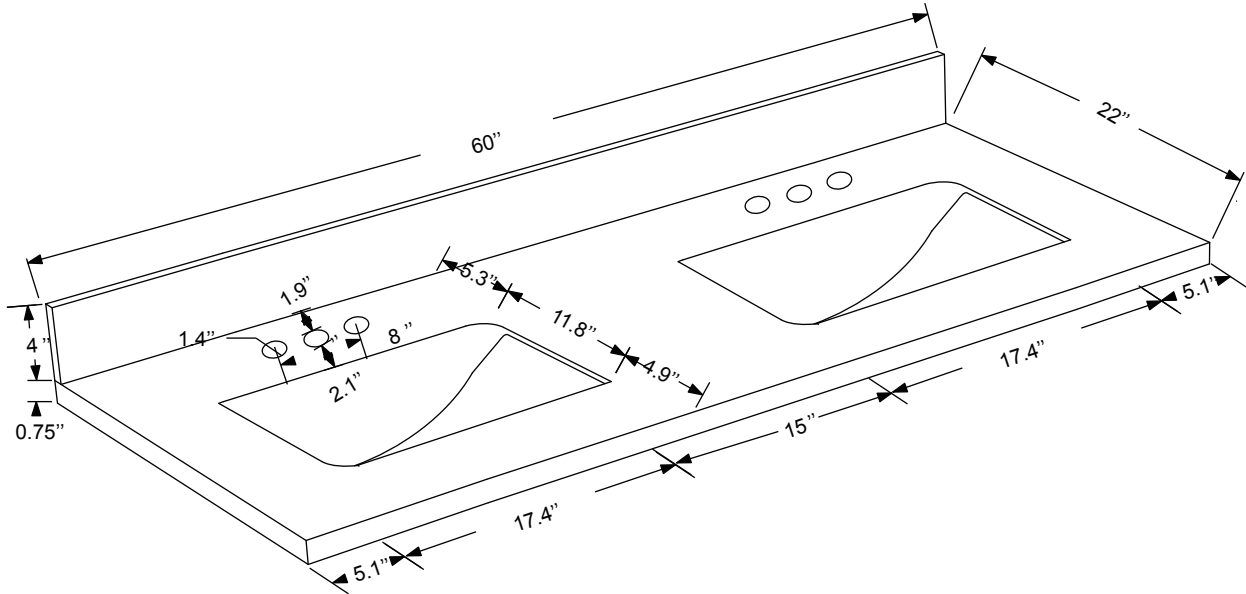

Dimensions

Front

Back

Side

Top

Features

- Solid Wood & Hardwood Construction
- 6 Soft-close Drawers
- Chrome finish hardware
- Adjustable leg levelers
- cUPC Undermount Basin

Dimensions:

- 60``x22``x34 5/8``(With Top)
- 59 3/8``x21 7/8``x33 7/8``(Vanity Only)

Vanity Finish:

- White (W)
- Sapphire Gray (SG)

Countertop:

- Italian carrara white marble (CW)

Certification:

CARB P2

Countertop & Sink

Dimensions:

Countertop: 60"×22"×0.75"

Oval undermount basin: 20.1"×15.2"×7.5"