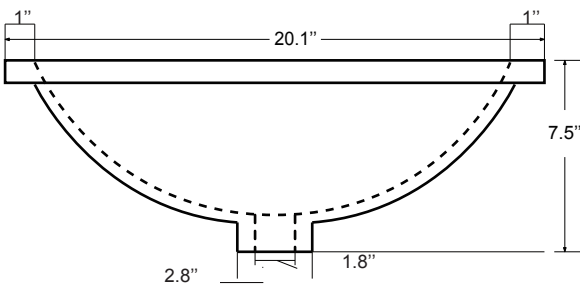

Dimensions

Front

Back

Side

Top

Features

- Solid Wood & Hardwood Construction
- 6 Soft-close Drawers
- Chrome finish hardware
- Adjustable leg levelers
- cUPC Undermount Basin

Dimensions:

- 60``x22``x34 5/8``(With Top)
- 59 3/8``x21 7/8``x33 7/8``(Vanity Only)

Vanity Finish:

- White (W)
- Sapphire Gray (SG)

Countertop:

- Italian carrara white marble (CW)

Certification:

CARB P2

Countertop & Sink

Dimensions:

Countertop: 60"×22"×0.75"

Oval undermount basin: 20.1"×15.2"×7.5"