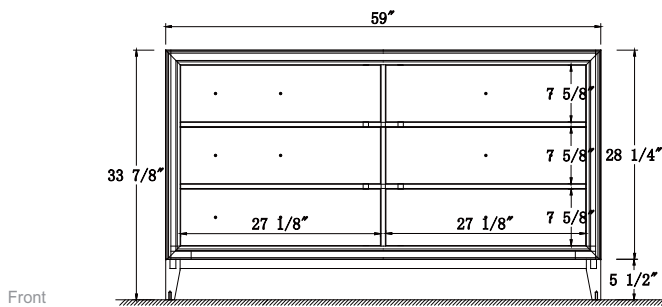

Dimensions

Front

Back

Side

Top

Features

- Solid Wood & Hardwood Construction
- 6 Soft-close Drawers
- Chrome finish hardware
- Adjustable leg levelers
- cUPC Undermount Basin

Dimensions:

- 60``x22``x34 5/8``(With Top)
- 59 3/8``x21 7/8``x33 7/8``(Vanity Only)

Vanity Finish:

- White (W)
- Sapphire Gray (SG)

Countertop:

- Italian carrara white marble (CW)

Certification:

CARB P2

Countertop & Sink

Dimensions:

Countertop: 60"×22"×0.75"

Oval undermount basin: 20.1"×15.2"×7.5"