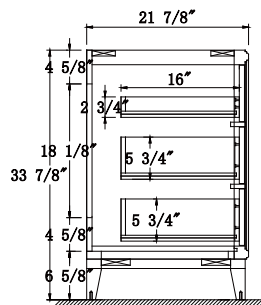

Dimensions

Front

Back

Side

Top

Features

- Solid Wood & Hardwood Construction
- 6 Soft-close Drawers
- Chrome finish hardware
- Adjustable leg levelers
- cUPC Undermount Basin

Dimensions:

- 60``x22``x34 5/8``(With Top)
- 59 3/8``x21 7/8``x33 7/8``(Vanity Only)

Vanity Finish:

- White (W)
- Sapphire Gray (SG)

Countertop:

- Italian carrara white marble (CW)

Certification:

CARB P2

Countertop & Sink

Dimensions:

Countertop: 60"×22"×0.75"

Oval undermount basin: 20.1"×15.2"×7.5"