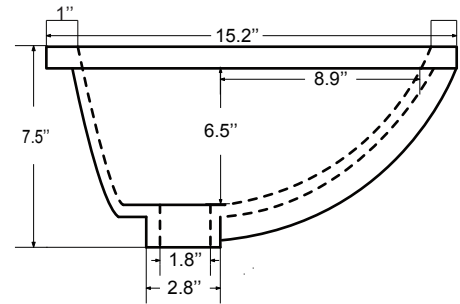

Dimensions

Front

Back

Side

Top

Features

- Solid Wood & Hardwood Construction
- 6 Soft-close Drawers
- Chrome finish hardware
- Adjustable leg levelers
- cUPC Undermount Basin

Dimensions:

- 60``x22``x34 5/8``(With Top)
- 59 3/8``x21 7/8``x33 7/8``(Vanity Only)

Vanity Finish:

- White (W)
- Sapphire Gray (SG)

Countertop:

- Italian carrara white marble (CW)

Certification:

CARB P2

Countertop & Sink

Dimensions:

Countertop: 60"×22"×0.75"

Oval undermount basin: 20.1"×15.2"×7.5"