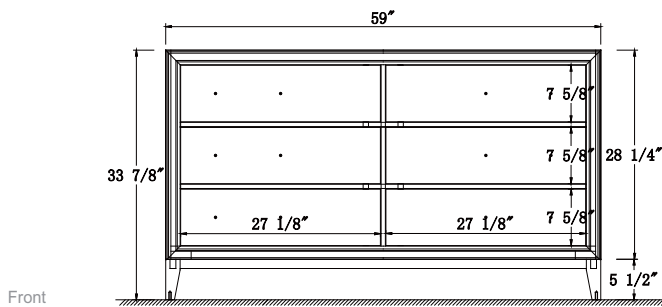

Dimensions

Front

Back

Side

Top

Features

- Solid Wood & Hardwood Construction
- 6 Soft-close Drawers
- Chrome finish hardware
- Adjustable leg levelers
- cUPC Undermount Basin

Dimensions:

- 60" x 22" x 34 5/8" (With Top)
- 59 3/8" x 21 7/8" x 33 7/8" (Vanity Only)

Vanity Finish:

- White (W)
- Sapphire Gray (SG)

Countertop:

- Italian carrara white marble (CW)

Certification:

CARB P2

Countertop & Sink

Dimensions:

Countertop: 60"×22"×0.75"

Oval undermount basin: 20.1"×15.2"×7.5"