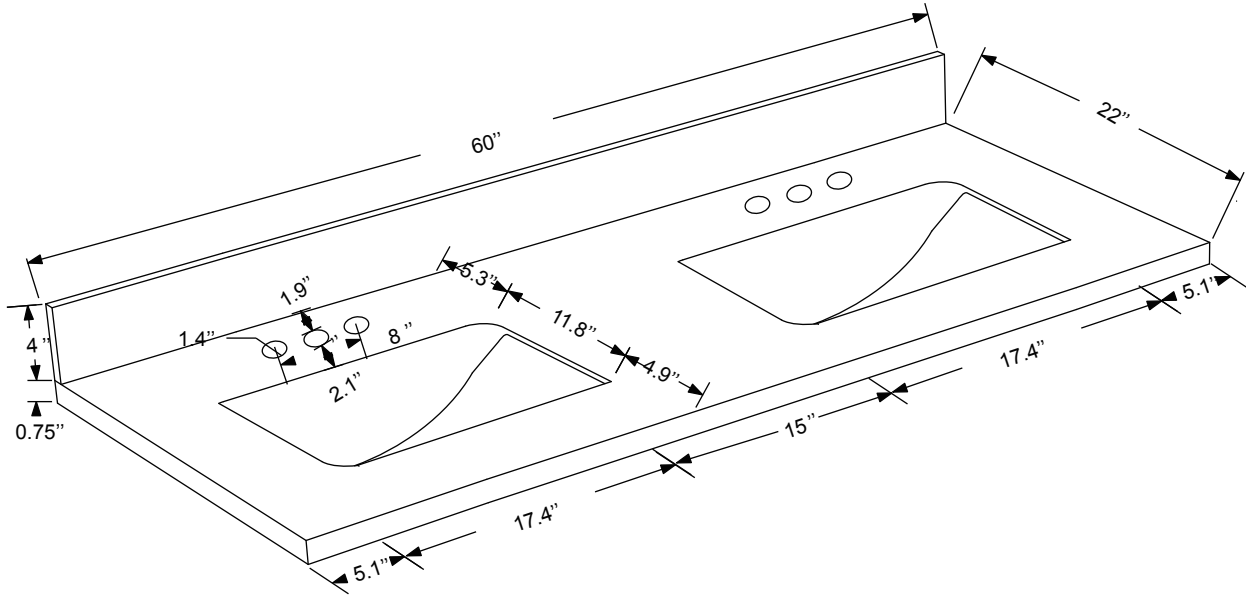

Dimensions

Front

Back

Side

Top

Features

- Solid Wood & Hardwood Construction
- 6 Soft-close Drawers
- Chrome finish hardware
- Adjustable leg levelers
- cUPC Undermount Basin

Dimensions:

- 60" x 22" x 34 5/8" (With Top)
- 59 3/8" x 21 7/8" x 33 7/8" (Vanity Only)

Vanity Finish:

- White (W)
- Sapphire Gray (SG)

Countertop:

- Italian carrara white marble (CW)

Certification:

CARB P2

Countertop & Sink

Dimensions:

Countertop: 60"×22"×0.75"

Oval undermount basin: 20.1"×15.2"×7.5"