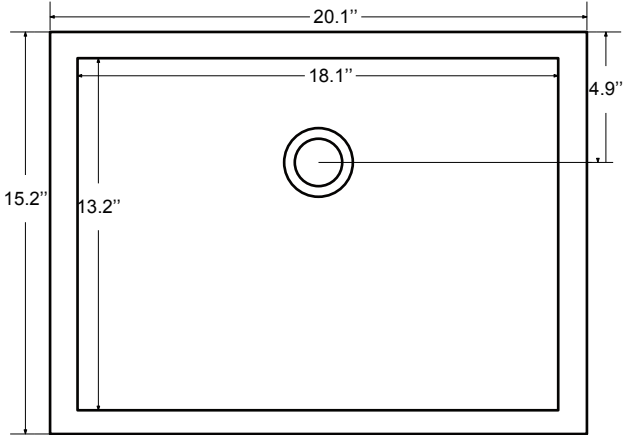

Dimensions

Front

Back

Side

Top

Features

- Solid Wood & Hardwood Construction
- 6 Soft-close Drawers
- Chrome finish hardware
- Adjustable leg levelers
- cUPC Undermount Basin

Dimensions:

- 60" x 22" x 34 5/8" (With Top)
- 59 3/8" x 21 7/8" x 33 7/8" (Vanity Only)

Vanity Finish:

- White (W)
- Sapphire Gray (SG)

Countertop:

- Italian carrara white marble (CW)

Certification:

CARB P2

Countertop & Sink

Dimensions:

Countertop: 60"×22"×0.75"

Oval undermount basin: 20.1"×15.2"×7.5"