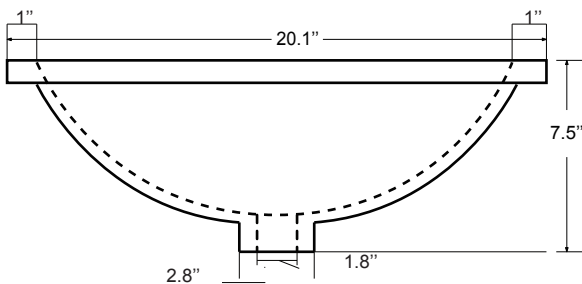

Dimensions

Front

Back

Side

Top

Features

- Solid Wood & Hardwood Construction
- 6 Soft-close Drawers
- Chrome finish hardware
- Adjustable leg levelers
- cUPC Undermount Basin

Dimensions:

- 60" x 22" x 34 5/8" (With Top)
- 59 3/8" x 21 7/8" x 33 7/8" (Vanity Only)

Vanity Finish:

- White (W)
- Sapphire Gray (SG)

Countertop:

- Italian carrara white marble (CW)

Certification:

CARB P2

Countertop & Sink

Dimensions:

Countertop: 60"×22"×0.75"

Oval undermount basin: 20.1"×15.2"×7.5"