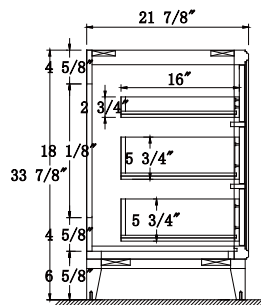

Dimensions

Front

Back

Side

Top

Features

- Solid Wood & Hardwood Construction
- 6 Soft-close Drawers
- Chrome finish hardware
- Adjustable leg levelers
- cUPC Undermount Basin

Dimensions:

- 60" x 22" x 34 5/8" (With Top)
- 59 3/8" x 21 7/8" x 33 7/8" (Vanity Only)

Vanity Finish:

- White (W)
- Sapphire Gray (SG)

Countertop:

- Italian carrara white marble (CW)

Certification:

CARB P2

Countertop & Sink

Dimensions:

Countertop: 60"×22"×0.75"

Oval undermount basin: 20.1"×15.2"×7.5"