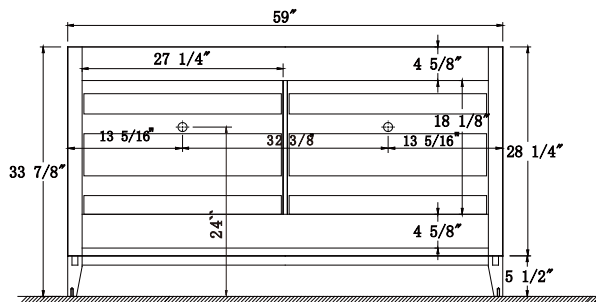

Dimensions

Front

Back

Side

Top

Features

- Solid Wood & Hardwood Construction
- 6 Soft-close Drawers
- Chrome finish hardware
- Adjustable leg levelers
- cUPC Undermount Basin

Dimensions:

- 60" x 22" x 34 5/8" (With Top)
- 59 3/8" x 21 7/8" x 33 7/8" (Vanity Only)

Vanity Finish:

- White (W)
- Sapphire Gray (SG)

Countertop:

- Italian carrara white marble (CW)

Certification:

CARB P2

Countertop & Sink

Dimensions:

Countertop: 60"×22"×0.75"

Oval undermount basin: 20.1"×15.2"×7.5"