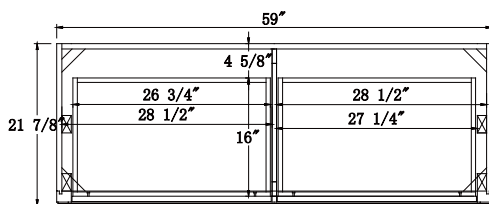

Dimensions

Front

Back

Side

Top

Features

- Solid Wood & Hardwood Construction
- 6 Soft-close Drawers
- Chrome finish hardware
- Adjustable leg levelers
- cUPC Undermount Basin

Dimensions:

- 60" x 22" x 34 5/8" (With Top)
- 59 3/8" x 21 7/8" x 33 7/8" (Vanity Only)

Vanity Finish:

- White (W)
- Sapphire Gray (SG)

Countertop:

- Italian carrara white marble (CW)

Certification:

CARB P2

Countertop & Sink

Dimensions:

Countertop: 60"×22"×0.75"

Oval undermount basin: 20.1"×15.2"×7.5"