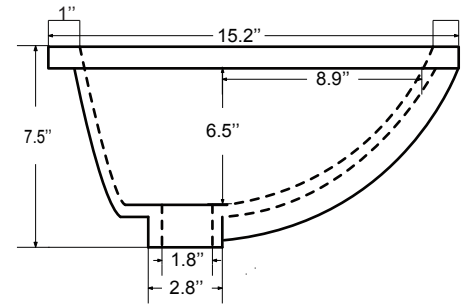

Dimensions

Front

Back

Side

Top

Features

- Solid Wood & Hardwood Construction
- 6 Soft-close Drawers
- Chrome finish hardware
- Adjustable leg levelers
- cUPC Undermount Basin

Dimensions:

- 60" x 22" x 34 5/8" (With Top)
- 59 3/8" x 21 7/8" x 33 7/8" (Vanity Only)

Vanity Finish:

- White (W)
- Sapphire Gray (SG)

Countertop:

- Italian carrara white marble (CW)

Certification:

CARB P2

Countertop & Sink

Dimensions:

Countertop: 60"×22"×0.75"

Oval undermount basin: 20.1"×15.2"×7.5"