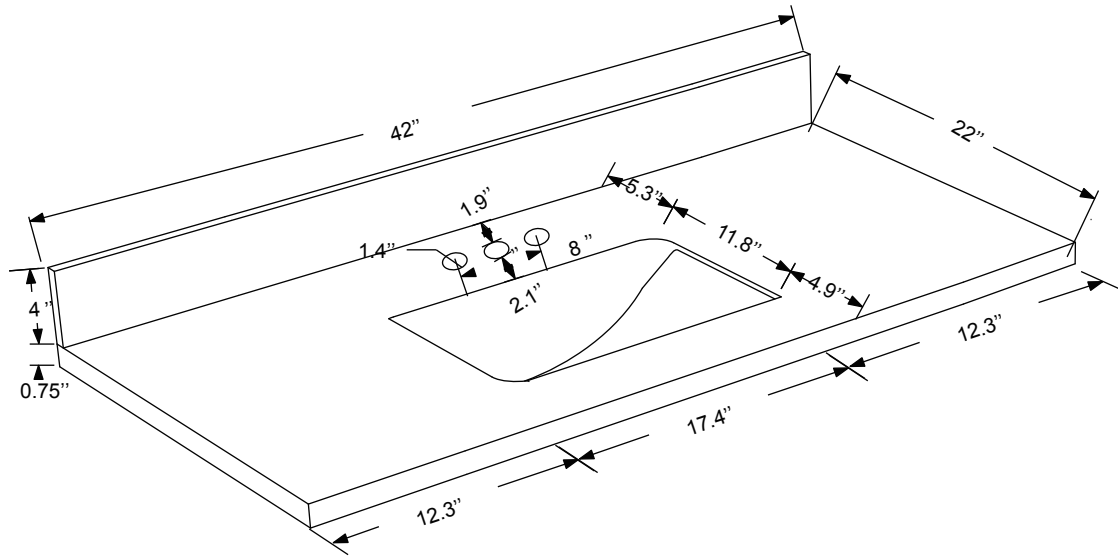

Dimensions

Front

Back

Side

Top

Features

- Solid Wood & Hardwood Construction
- 6 Soft-close Drawers
- Chrome finish hardware
- Adjustable leg levelers
- cUPC Undermount Basin

Dimensions:

- 42``x22``x34 5/8``(With Top)
- 41 3/8``x21 7/8``x33 7/8``(Vanity Only)

Vanity Finish:

- White (W)
- Sapphire Gray (SG)

Countertop:

- Italian carrara white marble (CW)

Certification:

CARB P2

Countertop & Sink

Dimensions:

Countertop: 42" x 22" x 0.75"

Oval undermount basin: 20.1" x 15.2" x 7.5"