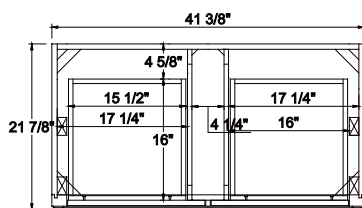

Dimensions

Front

Back

Side

Top

Features

- Solid Wood & Hardwood Construction
- 6 Soft-close Drawers
- Chrome finish hardware
- Adjustable leg levelers
- cUPC Undermount Basin

Dimensions:

- 42``x22``x34 5/8``(With Top)
- 41 3/8``x21 7/8``x33 7/8``(Vanity Only)

Vanity Finish:

- White (W)
- Sapphire Gray (SG)

Countertop:

- Italian carrara white marble (CW)

Certification:

CARB P2

Countertop & Sink

Dimensions:

Countertop: 42" x 22" x 0.75"

Oval undermount basin: 20.1" x 15.2" x 7.5"