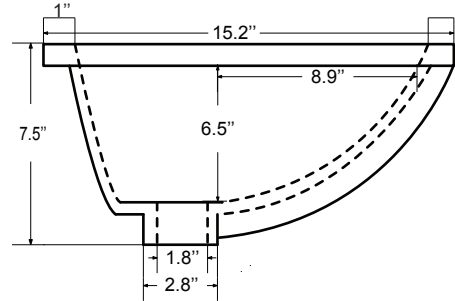

Dimensions

Front

Back

Side

Top

Features

- Solid Wood & Hardwood Construction
- 6 Soft-close Drawers
- Chrome finish hardware
- Adjustable leg levelers
- cUPC Undermount Basin

Dimensions:

- 42``x22``x34 5/8``(With Top)
- 41 3/8``x21 7/8``x33 7/8``(Vanity Only)

Vanity Finish:

- White (W)
- Sapphire Gray (SG)

Countertop:

- Italian carrara white marble (CW)

Certification:

CARB P2

Countertop & Sink

Dimensions:

Countertop: 42" x 22" x 0.75"

Oval undermount basin: 20.1" x 15.2" x 7.5"