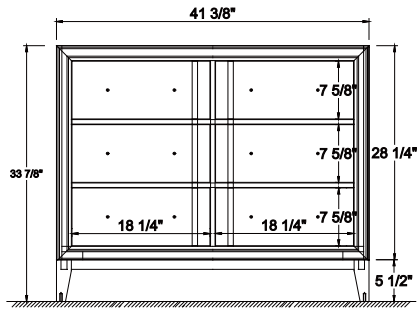

Dimensions

Front

Back

Side

Top

Features

- Solid Wood & Hardwood Construction
- 6 Soft-close Drawers
- Chrome finish hardware
- Adjustable leg levelers
- cUPC Undermount Basin

Dimensions:

- 42``x22``x34 5/8``(With Top)
- 41 3/8``x21 7/8``x33 7/8``(Vanity Only)

Vanity Finish:

- White (W)
- Sapphire Gray (SG)

Countertop:

- Italian carrara white marble (CW)

Certification:

CARB P2

Countertop & Sink

Dimensions:

Countertop: 42" x 22" x 0.75"

Oval undermount basin: 20.1" x 15.2" x 7.5"