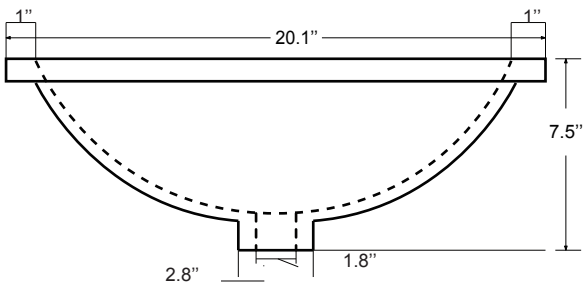

Dimensions

Front

Back

Side

Top

Features

- Solid Wood & Hardwood Construction
- 6 Soft-close Drawers
- Chrome finish hardware
- Adjustable leg levelers
- cUPC Undermount Basin

Dimensions:

- 42``x22``x34 5/8``(With Top)
- 41 3/8``x21 7/8``x33 7/8``(Vanity Only)

Vanity Finish:

- White (W)
- Sapphire Gray (SG)

Countertop:

- Italian carrara white marble (CW)

Certification:

CARB P2

Countertop & Sink

Dimensions:

Countertop: 42" x 22" x 0.75"

Oval undermount basin: 20.1" x 15.2" x 7.5"