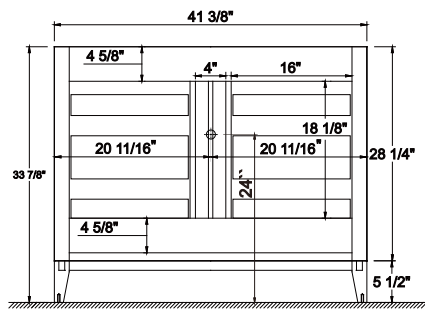

Dimensions

Front

Back

Side

Top

Features

- Solid Wood & Hardwood Construction
- 6 Soft-close Drawers
- Chrome finish hardware
- Adjustable leg levelers
- cUPC Undermount Basin

Dimensions:

- 42``x22``x34 5/8``(With Top)
- 41 3/8``x21 7/8``x33 7/8``(Vanity Only)

Vanity Finish:

- White (W)
- Sapphire Gray (SG)

Countertop:

- Italian carrara white marble (CW)

Certification:

CARB P2

Countertop & Sink

Dimensions:

Countertop: 42" x 22" x 0.75"

Oval undermount basin: 20.1" x 15.2" x 7.5"