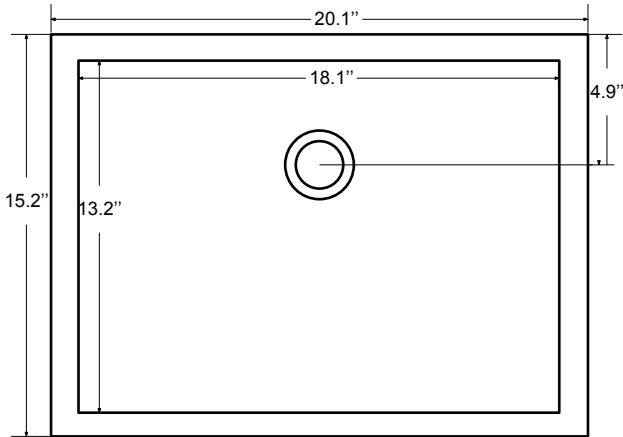

Dimensions

Front

Back

Side

Top

Features

- Solid Wood & Hardwood Construction
- 6 Soft-close Drawers
- Chrome finish hardware
- Adjustable leg levelers
- cUPC Undermount Basin

Dimensions:

- 42``x22``x34 5/8``(With Top)
- 41 3/8``x21 7/8``x33 7/8``(Vanity Only)

Vanity Finish:

- White (W)
- Sapphire Gray (SG)

Countertop:

- Italian carrara white marble (CW)

Certification:

CARB P2

Countertop & Sink

Dimensions:

Countertop: 42" x 22" x 0.75"

Oval undermount basin: 20.1" x 15.2" x 7.5"