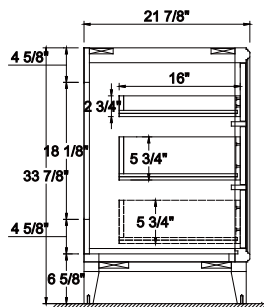

Dimensions

Front

Back

Side

Top

Features

- Solid Wood & Hardwood Construction
- 6 Soft-close Drawers
- Chrome finish hardware
- Adjustable leg levelers
- cUPC Undermount Basin

Dimensions:

- 42``x22``x34 5/8``(With Top)
- 41 3/8``x21 7/8``x33 7/8``(Vanity Only)

Vanity Finish:

- White (W)
- Sapphire Gray (SG)

Countertop:

- Italian carrara white marble (CW)

Certification:

CARB P2

Countertop & Sink

Dimensions:

Countertop: 42" x 22" x 0.75"

Oval undermount basin: 20.1" x 15.2" x 7.5"