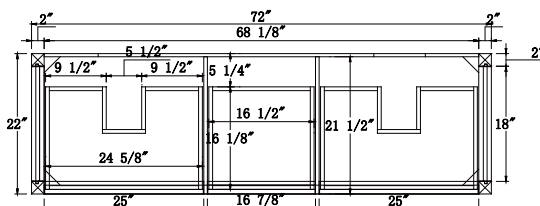

Dimensions

Front

Back

Side

Top

Features

- Solid Wood & Hardwood Construction
- 4 Soft-close Drawers
- 1 Open Shelf
- Brushed nickel hardware
- Adjustable leg levelers
- cUPC Undermount Basin

Dimensions:

- 72``x22``x34 1/2``(With Top)
- 72``x22``x32 1/8``(Vanity Only)

Vanity Finish:

- White (W)
- Sapphire Gray (SG)
- Heritage Blue (HB)
- Black Onyx (BO)

Countertop:

- Italian carrara white marble (CW)

Certification:

CARB P2

Countertop & Sink

Dimensions:

Countertop: 72"×22"×2.4"

Rectangle undermount basin: 20.1"×15.2"×7.5"