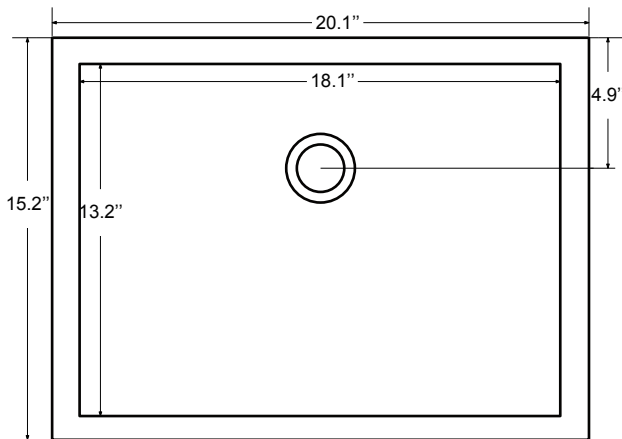

Dimensions

Front

Back

Side

Top

Features

- Solid Wood & Hardwood Construction
- 4 Soft-close Drawers
- 1 Open Shelf
- Brushed nickel hardware
- Adjustable leg levelers
- cUPC Undermount Basin

Dimensions:

- 72``x22``x34 1/2``(With Top)
- 72``x22``x32 1/8``(Vanity Only)

Vanity Finish:

- White (W)
- Sapphire Gray (SG)
- Heritage Blue (HB)
- Black Onyx (BO)

Countertop:

- Italian carrara white marble (CW)

Certification:

CARB P2

Countertop & Sink

Dimensions:

Countertop: 72"×22"×2.4"

Rectangle undermount basin: 20.1"×15.2"×7.5"