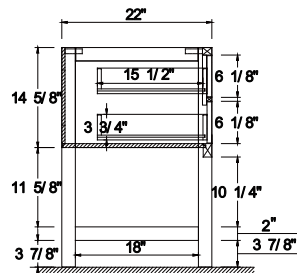

Dimensions

Front

Back

Side

Top

Features

- Solid Wood & Hardwood Construction
- 4 Soft-close Drawers
- 1 Open Shelf
- Brushed nickel hardware
- Adjustable leg levelers
- cUPC Undermount Basin

Dimensions:

- 72``x22``x34 1/2``(With Top)
- 72``x22``x32 1/8``(Vanity Only)

Vanity Finish:

- White (W)
- Sapphire Gray (SG)
- Heritage Blue (HB)
- Black Onyx (BO)

Countertop:

- Italian carrara white marble (CW)

Certification:

CARB P2

Countertop & Sink

Dimensions:

Countertop: 72"×22"×2.4"

Rectangle undermount basin: 20.1"×15.2"×7.5"