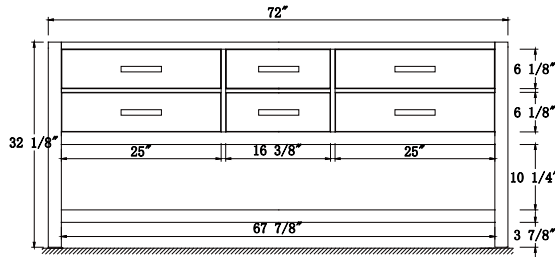

Dimensions

Front

Back

Side

Top

Features

- Solid Wood & Hardwood Construction
- 4 Soft-close Drawers
- 1 Open Shelf
- Brushed nickel hardware
- Adjustable leg levelers
- cUPC Undermount Basin

Dimensions:

- 72``x22``x34 1/2``(With Top)
- 72``x22``x32 1/8``(Vanity Only)

Vanity Finish:

- White (W)
- Sapphire Gray (SG)
- Heritage Blue (HB)
- Black Onyx (BO)

Countertop:

- Italian carrara white marble (CW)

Certification:

CARB P2

Countertop & Sink

Dimensions:

Countertop: 72"×22"×2.4"

Rectangle undermount basin: 20.1"×15.2"×7.5"