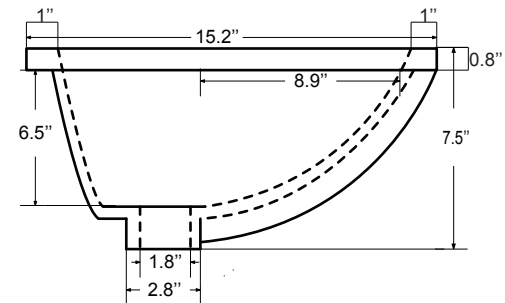

Dimensions

Front

Back

Side

Top

Features

- Solid Wood & Hardwood Construction
- 4 Soft-close Drawers
- 1 Open Shelf
- Brushed nickel hardware
- Adjustable leg levelers
- cUPC Undermount Basin

Dimensions:

- 72``x22``x34 1/2``(With Top)
- 72``x22``x32 1/8``(Vanity Only)

Vanity Finish:

- White (W)
- Sapphire Gray (SG)
- Heritage Blue (HB)
- Black Onyx (BO)

Countertop:

- Italian carrara white marble (CW)

Certification:

CARB P2

Countertop & Sink

Dimensions:

Countertop: 72"×22"×2.4"

Rectangle undermount basin: 20.1"×15.2"×7.5"