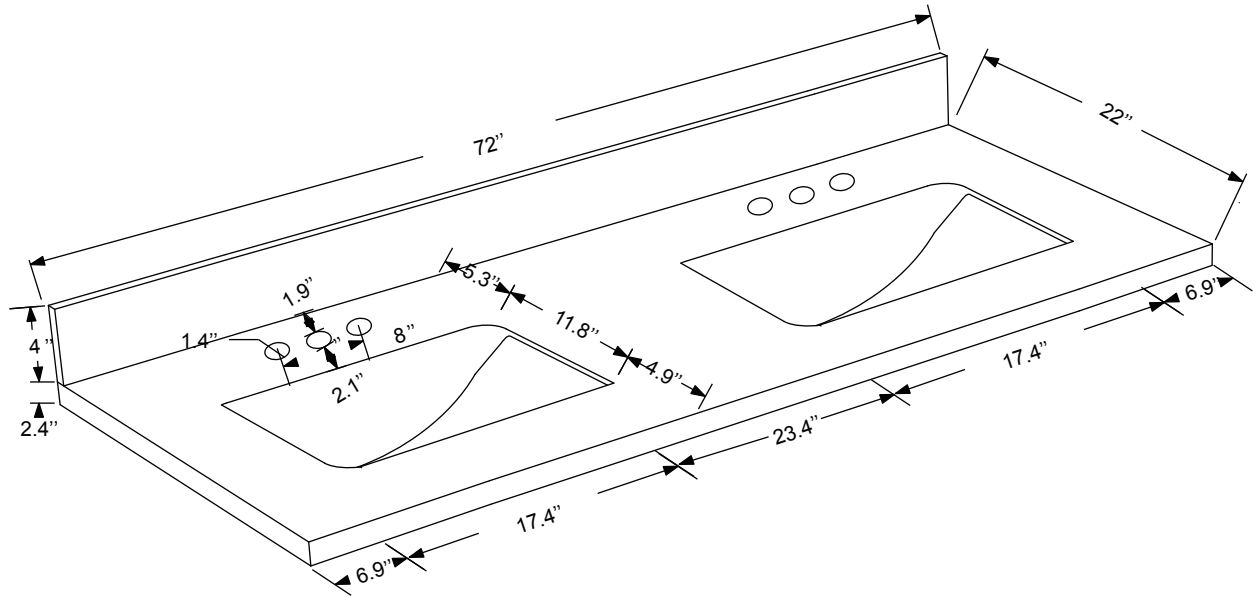

Dimensions

Front

Back

Side

Top

Features

- Solid Wood & Hardwood Construction
- 4 Soft-close Drawers
- 1 Open Shelf
- Brushed nickel hardware
- Adjustable leg levelers
- cUPC Undermount Basin

Dimensions:

- 72``x22``x34 1/2``(With Top)
- 72``x22``x32 1/8``(Vanity Only)

Vanity Finish:

- White (W)
- Sapphire Gray (SG)
- Heritage Blue (HB)
- Black Onyx (BO)

Countertop:

- Italian carrara white marble (CW)

Certification:

CARB P2

Countertop & Sink

Dimensions:

Countertop: 72"×22"×2.4"

Rectangle undermount basin: 20.1"×15.2"×7.5"