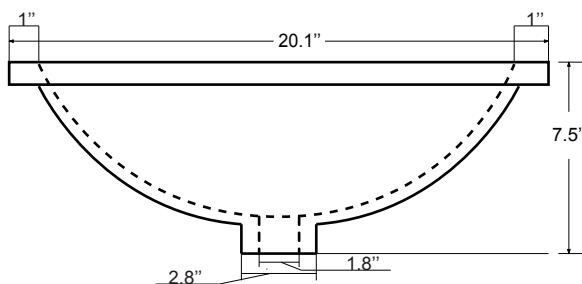

Dimensions

Front

Back

Side

Top

Features

- Solid Wood & Hardwood Construction
- 4 Soft-close Drawers
- 1 Open Shelf
- Brushed nickel hardware
- Adjustable leg levelers
- cUPC Undermount Basin

Dimensions:

- 72``x22``x34 1/2``(With Top)
- 72``x22``x32 1/8``(Vanity Only)

Vanity Finish:

- White (W)
- Sapphire Gray (SG)
- Heritage Blue (HB)
- Black Onyx (BO)

Countertop:

- Italian carrara white marble (CW)

Certification:

CARB P2

Countertop & Sink

Dimensions:

Countertop: 72"×22"×2.4"

Rectangle undermount basin: 20.1"×15.2"×7.5"