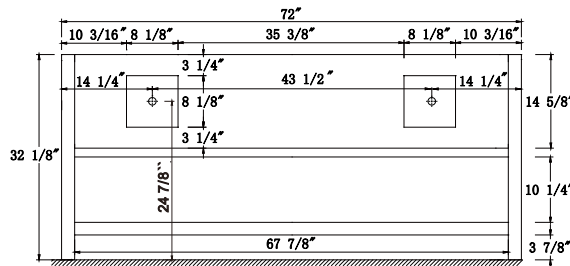

Dimensions

Front

Back

Side

Top

Features

- Solid Wood & Hardwood Construction
- 4 Soft-close Drawers
- 1 Open Shelf
- Brushed nickel hardware
- Adjustable leg levelers
- cUPC Undermount Basin

Dimensions:

- 72``x22``x34 1/2``(With Top)
- 72``x22``x32 1/8``(Vanity Only)

Vanity Finish:

- White (W)
- Sapphire Gray (SG)
- Heritage Blue (HB)
- Black Onyx (BO)

Countertop:

- Italian carrara white marble (CW)

Certification:

CARB P2

Countertop & Sink

Dimensions:

Countertop: 72"×22"×2.4"

Rectangle undermount basin: 20.1"×15.2"×7.5"