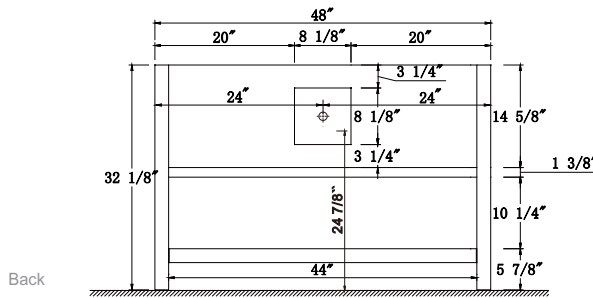

Dimensions

Front

Back

Side

Top

Features

- Solid Wood & Hardwood Construction
- 5 Soft-close Drawers
- 1 Open Shelf
- Brushed nickel hardware
- Adjustable leg levelers
- cUPC Undermount Basin

Dimensions:

- 48``x22``x34 1/2(With Top)
- 48``x22``x32 1/8(Vanity Only)

Vanity Finish:

- White (W)
- Sapphire Gray (SG)
- Heritage Blue (HB)
- Black Onyx (BO)

Countertop:

- Italian carrara white marble (CW)

Certification:

CARB P2

Countertop & Sink

Dimensions:

Countertop: 48"×22"×2.4"

Rectangle undermount basin: 20.1"×15.2"×7.5"