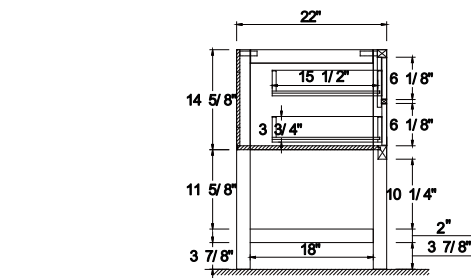

Dimensions

Front

Back

Side

Top

Features

- Solid Wood & Hardwood Construction
- 5 Soft-close Drawers
- 1 Open Shelf
- Brushed nickel hardware
- Adjustable leg levelers
- cUPC Undermount Basin

Dimensions:

- 48``x22``x34 1/2(With Top)
- 48``x22``x32 1/8(Vanity Only)

Vanity Finish:

- White (W)
- Sapphire Gray (SG)
- Heritage Blue (HB)
- Black Onyx (BO)

Countertop:

- Italian carrara white marble (CW)

Certification:

CARB P2

Countertop & Sink

Dimensions:

Countertop: 48"×22"×2.4"

Rectangle undermount basin: 20.1"×15.2"×7.5"