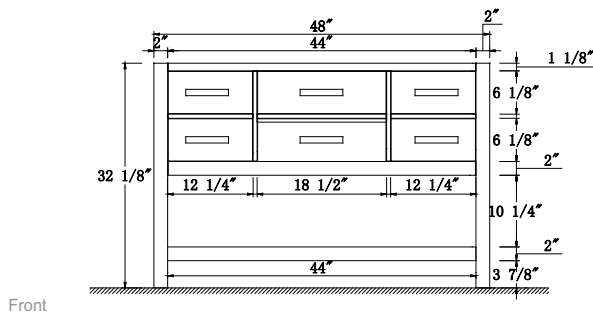

Dimensions

Front

Back

Side

Top

Features

- Solid Wood & Hardwood Construction
- 5 Soft-close Drawers
- 1 Open Shelf
- Brushed nickel hardware
- Adjustable leg levelers
- cUPC Undermount Basin

Dimensions:

- 48``x22``x34 1/2(With Top)
- 48``x22``x32 1/8(Vanity Only)

Vanity Finish:

- White (W)
- Sapphire Gray (SG)
- Heritage Blue (HB)
- Black Onyx (BO)

Countertop:

- Italian carrara white marble (CW)

Certification:

CARB P2

Countertop & Sink

Dimensions:

Countertop: 48"×22"×2.4"

Rectangle undermount basin: 20.1"×15.2"×7.5"