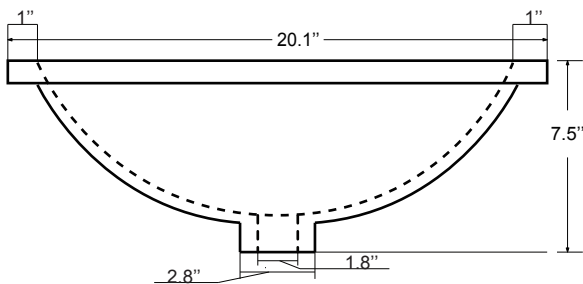

Dimensions

Front

Back

Side

Top

Features

- Solid Wood & Hardwood Construction
- 5 Soft-close Drawers
- 1 Open Shelf
- Brushed nickel hardware
- Adjustable leg levelers
- cUPC Undermount Basin

Dimensions:

- 48``x22``x34 1/2(With Top)
- 48``x22``x32 1/8(Vanity Only)

Vanity Finish:

- White (W)
- Sapphire Gray (SG)
- Heritage Blue (HB)
- Black Onyx (BO)

Countertop:

- Italian carrara white marble (CW)

Certification:

CARB P2

Countertop & Sink

Dimensions:

Countertop: 48"×22"×2.4"

Rectangle undermount basin: 20.1"×15.2"×7.5"