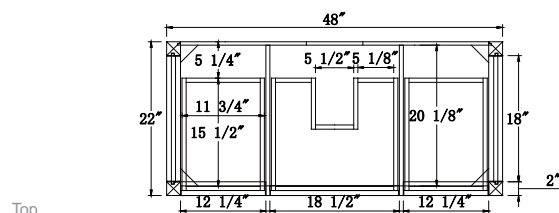

Dimensions

Front

Back

Side

Top

Features

- Solid Wood & Hardwood Construction
- 5 Soft-close Drawers
- 1 Open Shelf
- Brushed nickel hardware
- Adjustable leg levelers
- cUPC Undermount Basin

Dimensions:

- 48``x22``x34 1/2(With Top)
- 48``x22``x32 1/8(Vanity Only)

Vanity Finish:

- White (W)
- Sapphire Gray (SG)
- Heritage Blue (HB)
- Black Onyx (BO)

Countertop:

- Italian carrara white marble (CW)

Certification:

CARB P2

Countertop & Sink

Dimensions:

Countertop: 48"×22"×2.4"

Rectangle undermount basin: 20.1"×15.2"×7.5"