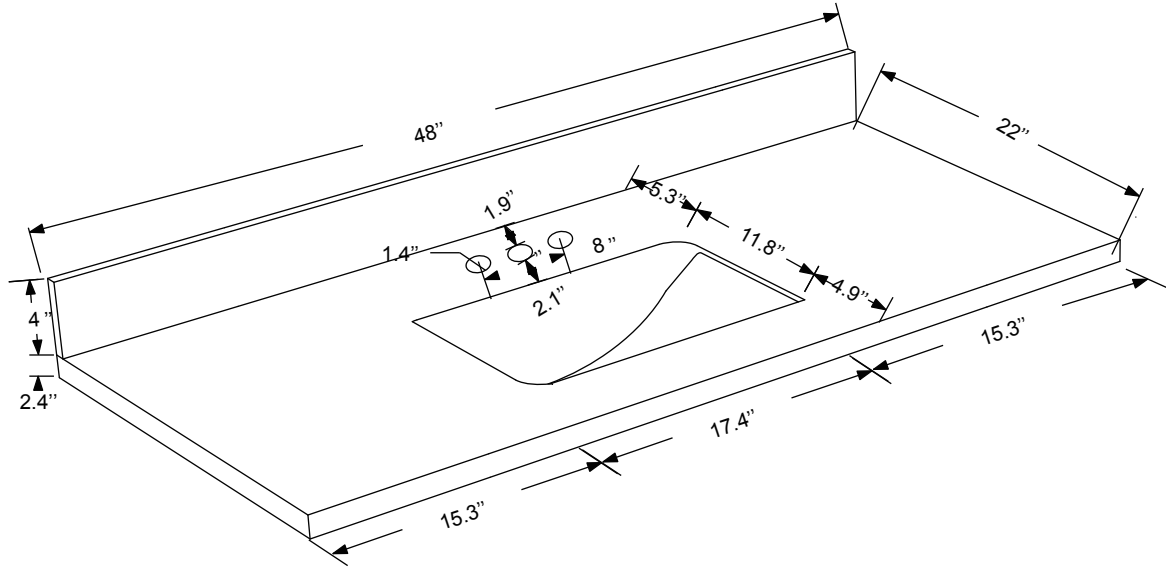

Dimensions

Front

Back

Side

Top

Features

- Solid Wood & Hardwood Construction
- 5 Soft-close Drawers
- 1 Open Shelf
- Brushed nickel hardware
- Adjustable leg levelers
- cUPC Undermount Basin

Dimensions:

- 48``x22``x34 1/2(With Top)
- 48``x22``x32 1/8(Vanity Only)

Vanity Finish:

- White (W)
- Sapphire Gray (SG)
- Heritage Blue (HB)
- Black Onyx (BO)

Countertop:

- Italian carrara white marble (CW)

Certification:

CARB P2

Countertop & Sink

Dimensions:

Countertop: 48"×22"×2.4"

Rectangle undermount basin: 20.1"×15.2"×7.5"