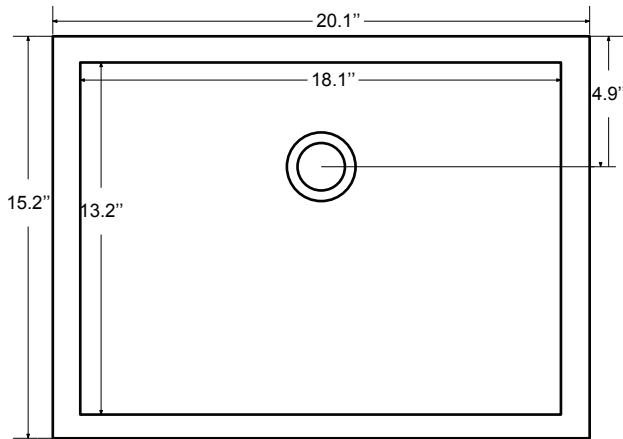

Dimensions

Front

Back

Side

Top

Features

- Solid Wood & Hardwood Construction
- 5 Soft-close Drawers
- 1 Open Shelf
- Brushed nickel hardware
- Adjustable leg levelers
- cUPC Undermount Basin

Dimensions:

- 48``x22``x34 1/2(With Top)
- 48``x22``x32 1/8(Vanity Only)

Vanity Finish:

- White (W)
- Sapphire Gray (SG)
- Heritage Blue (HB)
- Black Onyx (BO)

Countertop:

- Italian carrara white marble (CW)

Certification:

CARB P2

Countertop & Sink

Dimensions:

Countertop: 48"×22"×2.4"

Rectangle undermount basin: 20.1"×15.2"×7.5"