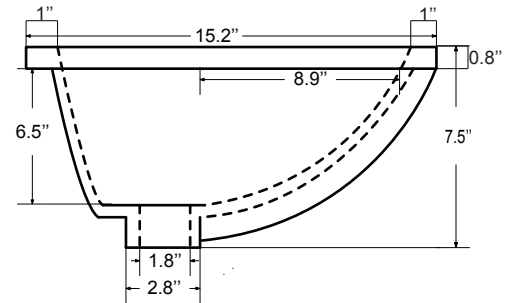

Dimensions

Front

Back

Side

Top

Features

- Solid Wood & Hardwood Construction
- 5 Soft-close Drawers
- 1 Open Shelf
- Brushed nickel hardware
- Adjustable leg levelers
- cUPC Undermount Basin

Dimensions:

- 48``x22``x34 1/2(With Top)
- 48``x22``x32 1/8(Vanity Only)

Vanity Finish:

- White (W)
- Sapphire Gray (SG)
- Heritage Blue (HB)
- Black Onyx (BO)

Countertop:

- Italian carrara white marble (CW)

Certification:

CARB P2

Countertop & Sink

Dimensions:

Countertop: 48"×22"×2.4"

Rectangle undermount basin: 20.1"×15.2"×7.5"