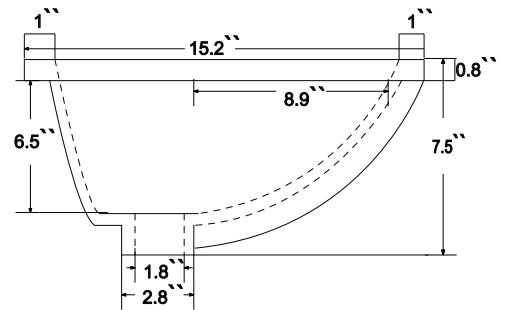

Features:

- Solid Wood & Hardwood Construction
- 4 Soft-close Drawers
- 1 Open Shelf
- Brushed nickel hardware
- Adjustable leg levelers
- cUPC Undermount Basin

Dimensions

Front

Back

Side

Top

Dimensions:

- 36``x22``x34 1/2`` (With Top)
- 36``x22``x32 1/8`` (Vanity Only)

Vanity Finish:

- White (W)
- Sapphire Gray (SG)
- Heritage Blue (HB)
- Black Onyx (BO)

Countertop:

- Italian carrara white marble (CW)

Certification:

CARB P2

Countertop & Sink

Dimensions:

Countertop: 36"x22"x2.4"

Rectangle undermount basin: 20.1"x15.2"x7.5"