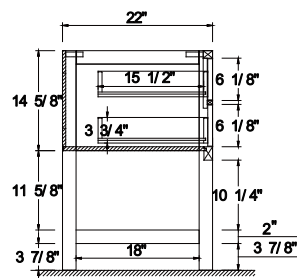

Features:

- Solid Wood & Hardwood Construction
- 4 Soft-close Drawers
- 1 Open Shelf
- Brushed nickel hardware
- Adjustable leg levelers
- cUPC Undermount Basin

Dimensions

Front

Back

Side

Top

Dimensions:

- 36``x22``x34 1/2`` (With Top)
- 36``x22``x32 1/8`` (Vanity Only)

Vanity Finish:

- White (W)
- Sapphire Gray (SG)
- Heritage Blue (HB)
- Black Onyx (BO)

Countertop:

- Italian carrara white marble (CW)

Certification:

CARB P2

Countertop & Sink

Dimensions:

Countertop: 36"x22"x2.4"

Rectangle undermount basin: 20.1"x15.2"x7.5"