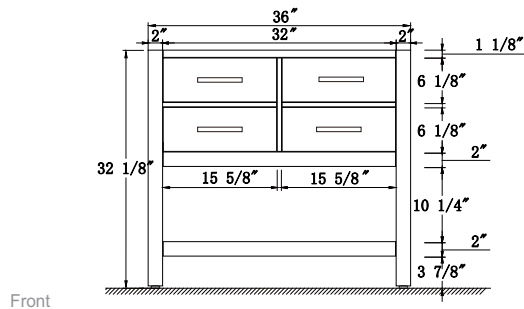

Features:

- Solid Wood & Hardwood Construction
- 4 Soft-close Drawers
- 1 Open Shelf
- Brushed nickel hardware
- Adjustable leg levelers
- cUPC Undermount Basin

Dimensions

Front

Back

Side

Top

Dimensions:

- 36``x22``x34 1/2`` (With Top)
- 36``x22``x32 1/8`` (Vanity Only)

Vanity Finish:

- White (W)
- Sapphire Gray (SG)
- Heritage Blue (HB)
- Black Onyx (BO)

Countertop:

- Italian carrara white marble (CW)

Certification:

CARB P2

Countertop & Sink

Dimensions:

Countertop: 36"x22"x2.4"

Rectangle undermount basin: 20.1"x15.2"x7.5"