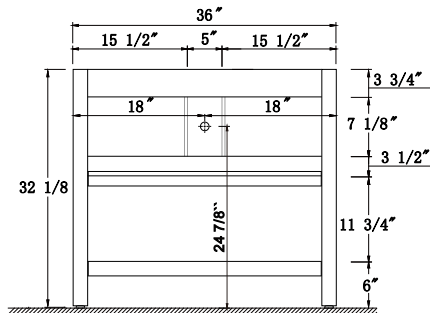

Features:

- Solid Wood & Hardwood Construction
- 4 Soft-close Drawers
- 1 Open Shelf
- Brushed nickel hardware
- Adjustable leg levelers
- cUPC Undermount Basin

Dimensions

Front

Back

Side

Top

Dimensions:

- 36``x22``x34 1/2`` (With Top)
- 36``x22``x32 1/8`` (Vanity Only)

Vanity Finish:

- White (W)
- Sapphire Gray (SG)
- Heritage Blue (HB)
- Black Onyx (BO)

Countertop:

- Italian carrara white marble (CW)

Certification:

CARB P2

Countertop & Sink

Dimensions:

Countertop: 36"x22"x2.4"

Rectangle undermount basin: 20.1"x15.2"x7.5"