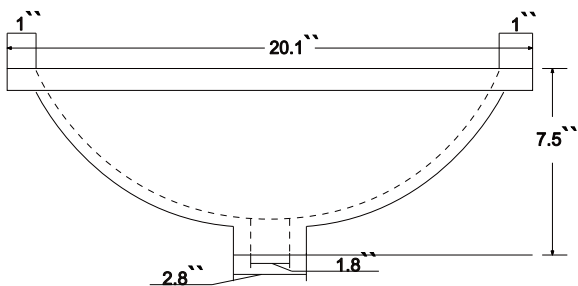

Features:

- Solid Wood & Hardwood Construction
- 4 Soft-close Drawers
- 1 Open Shelf
- Brushed nickel hardware
- Adjustable leg levelers
- cUPC Undermount Basin

Dimensions

Front

Back

Side

Top

Dimensions:

- 36``x22``x34 1/2`` (With Top)
- 36``x22``x32 1/8`` (Vanity Only)

Vanity Finish:

- White (W)
- Sapphire Gray (SG)
- Heritage Blue (HB)
- Black Onyx (BO)

Countertop:

- Italian carrara white marble (CW)

Certification:

CARB P2

Countertop & Sink

Dimensions:

Countertop: 36"x22"x2.4"

Rectangle undermount basin: 20.1"x15.2"x7.5"