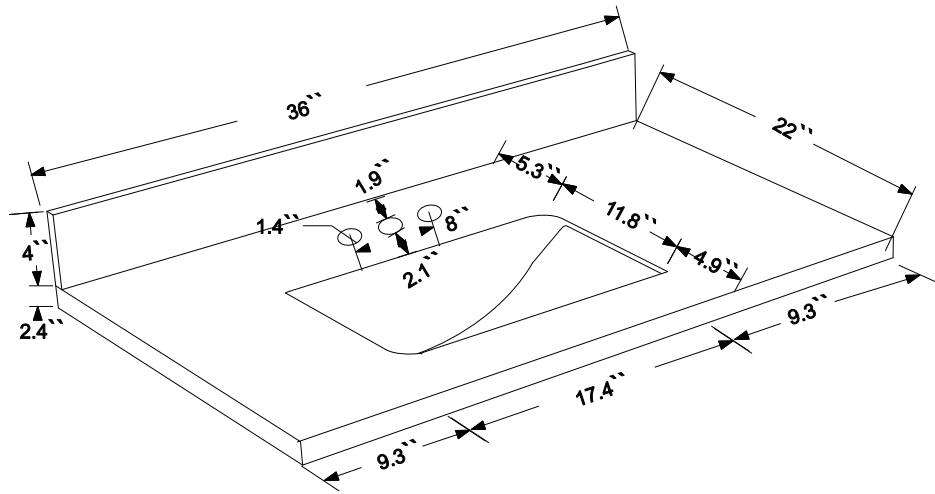

Features:

- Solid Wood & Hardwood Construction
- 4 Soft-close Drawers
- 1 Open Shelf
- Brushed nickel hardware
- Adjustable leg levelers
- cUPC Undermount Basin

Dimensions

Front

Back

Side

Top

Dimensions:

- 36``x22``x34 1/2`` (With Top)
- 36``x22``x32 1/8`` (Vanity Only)

Vanity Finish:

- White (W)
- Sapphire Gray (SG)
- Heritage Blue (HB)
- Black Onyx (BO)

Countertop:

- Italian carrara white marble (CW)

Certification:

CARB P2

Countertop & Sink

Dimensions:

Countertop: 36"x22"x2.4"

Rectangle undermount basin: 20.1"x15.2"x7.5"