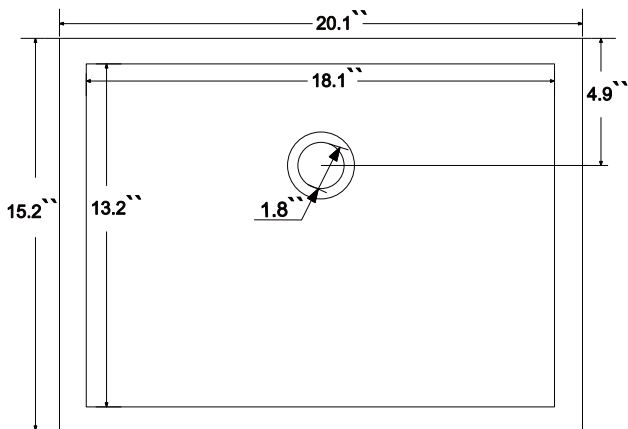

Features:

- Solid Wood & Hardwood Construction
- 4 Soft-close Drawers
- 1 Open Shelf
- Brushed nickel hardware
- Adjustable leg levelers
- cUPC Undermount Basin

Dimensions

Front

Back

Side

Top

Dimensions:

- 36``x22``x34 1/2`` (With Top)
- 36``x22``x32 1/8`` (Vanity Only)

Vanity Finish:

- White (W)
- Sapphire Gray (SG)
- Heritage Blue (HB)
- Black Onyx (BO)

Countertop:

- Italian carrara white marble (CW)

Certification:

CARB P2

Countertop & Sink

Dimensions:

Countertop: 36"x22"x2.4"

Rectangle undermount basin: 20.1"x15.2"x7.5"