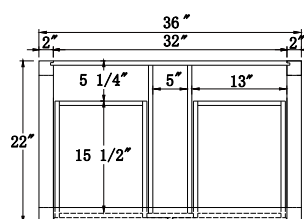

Features:

- Solid Wood & Hardwood Construction
- 4 Soft-close Drawers
- 1 Open Shelf
- Brushed nickel hardware
- Adjustable leg levelers
- cUPC Undermount Basin

Dimensions

Front

Back

Side

Top

Dimensions:

- 36``x22``x34 1/2`` (With Top)
- 36``x22``x32 1/8`` (Vanity Only)

Vanity Finish:

- White (W)
- Sapphire Gray (SG)
- Heritage Blue (HB)
- Black Onyx (BO)

Countertop:

- Italian carrara white marble (CW)

Certification:

CARB P2

Countertop & Sink

Dimensions:

Countertop: 36"x22"x2.4"

Rectangle undermount basin: 20.1"x15.2"x7.5"