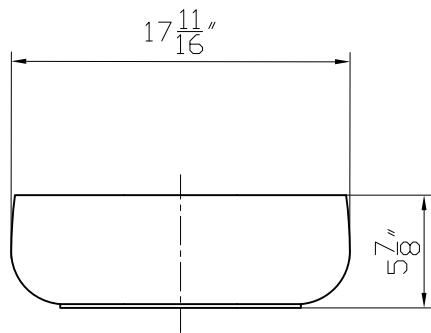

Dimensions

Front

Back

Front Side

Back Side

Side

Top

Features:

- Plywood
- 5 Soft-close Drawer
- Blum Brand Hardware

Dimensions:

72" X 18" X 19.7" (Vanity Only)

Vanity Finish:  
White (W)

Countertop:  
White (W)

Certification:

CARB P2

Dimensions

Front

Back

Side

Features:

- Ceramic
- Countertop basin

Dimensions:

18" X 16" X 6"

Mirror Finish:  
White (W)