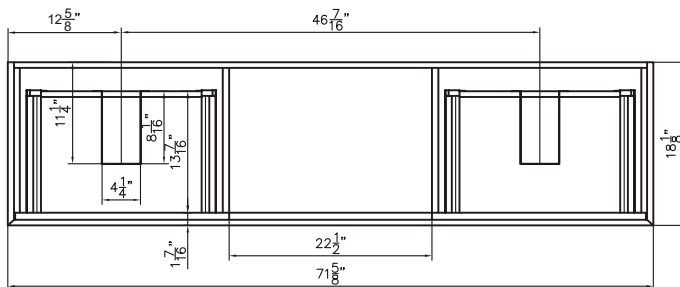

Dimensions

Front

Back

Front Side

Back Side

Side

Top

Features:

- Plywood
- 5 Soft-close Drawer
- Blum Brand Hardware

Dimensions:

72" X 18" X 19.7" (Vanity Only)

Vanity Finish:  
White (W)

Countertop:  
White (W)

Certification:

CARB P2

Dimensions

Front

Back

Side

Features:

- Ceramic
- Countertop basin

Dimensions:

18" X 16" X 6"

Mirror Finish:  
White (W)