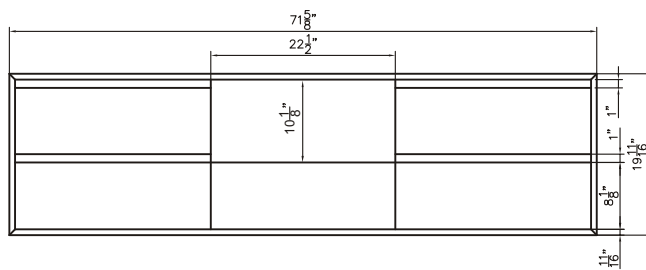

Dimensions

Front

Back

Front Side

Back Side

Side

Top

Features:

- Plywood
- 5 Soft-close Drawer
- Blum Brand Hardware

Dimensions:

72" X 18" X 19.7" (Vanity Only)

Vanity Finish:  
White (W)

Countertop:  
White (W)

Certification:

CARB P2

Dimensions

Front

Back

Side

Features:

- Ceramic
- Countertop basin

Dimensions:

18" X 16" X 6"

Mirror Finish:  
White (W)