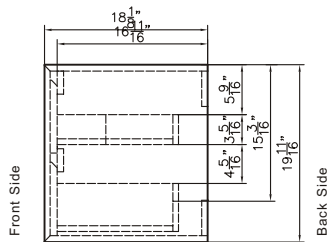

Dimensions

Front

Back

Front Side

Back Side

Side

Top

Features:

- Plywood
- 5 Soft-close Drawer
- Blum Brand Hardware

Dimensions:

72" X 18" X 19.7" (Vanity Only)

Vanity Finish:  
White (W)

Countertop:  
White (W)

Certification:

CARB P2

Dimensions

Front

Back

Side

Features:

- Ceramic
- Countertop basin

Dimensions:

18" X 16" X 6"

Mirror Finish:  
White (W)