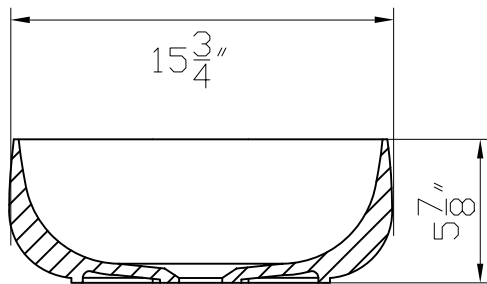

Dimensions

Front

Back

Front Side

Back Side

Side

Top

Features:

- Plywood
- 5 Soft-close Drawer
- Blum Brand Hardware

Dimensions:

72" X 18" X 19.7" (Vanity Only)

Vanity Finish:  
White (W)

Countertop:  
White (W)

Certification:

CARB P2

Dimensions

Front

Back

Side

Features:

- Ceramic
- Countertop basin

Dimensions:

18" X 16" X 6"

Mirror Finish:  
White (W)