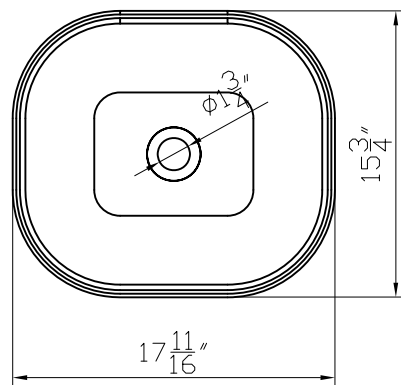

Dimensions

Front

Back

Front Side

Back Side

Side

Top

Features:

- Plywood
- 5 Soft-close Drawer
- Blum Brand Hardware

Dimensions:

72" X 18" X 19.7" (Vanity Only)

Vanity Finish:  
White (W)

Countertop:  
White (W)

Certification:

CARB P2

Dimensions

Front

Back

Side

Features:

- Ceramic
- Countertop basin

Dimensions:

18" X 16" X 6"

Mirror Finish:  
White (W)