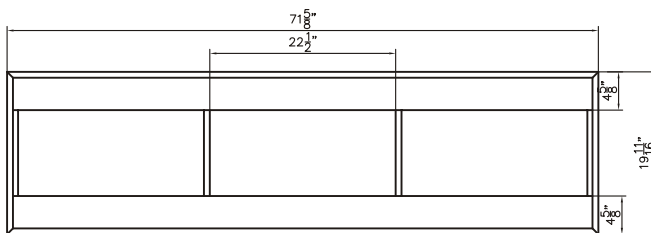

Dimensions

Front

Back

Front Side

Back Side

Side

Top

Features:

- Plywood
- 5 Soft-close Drawer
- Blum Brand Hardware

Dimensions:

72" X 18" X 19.7" (Vanity Only)

Vanity Finish:  
White (W)

Countertop:  
White (W)

Certification:

CARB P2

Dimensions

Front

Back

Side

Features:

- Ceramic
- Countertop basin

Dimensions:

18" X 16" X 6"

Mirror Finish:  
White (W)