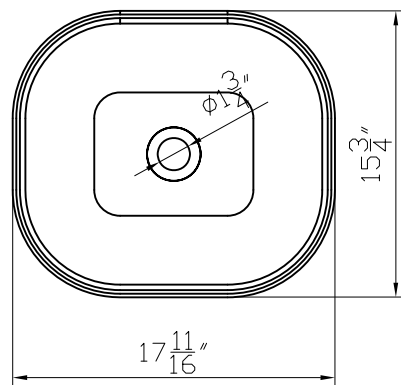

Dimensions

Front

Back

Front Side

Back Side

Side

Top

Features:

- Plywood
- 5 Soft-close Drawer
- Blum Brand Hardware

Dimensions:

63" X 18" X 19.7" (Vanity Only)

Vanity Finish:
White (W)

Countertop:
White (W)

Certification:

CARB P2

Dimensions

Front

Back

Side

Features:

- Ceramic
- Countertop basin

Dimensions:

18" X 16" X 6"

Mirror Finish:
White (W)