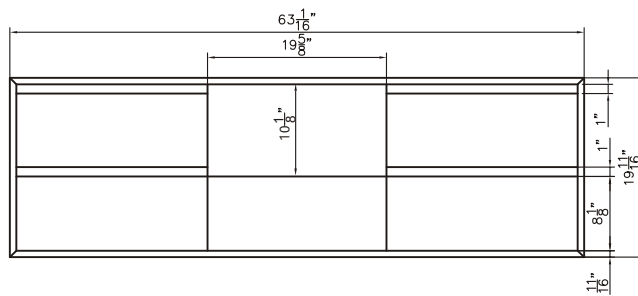

Dimensions

Front

Back

Front Side

Back Side

Side

Top

Features:

- Plywood
- 5 Soft-close Drawer
- Blum Brand Hardware

Dimensions:

63" X 18" X 19.7" (Vanity Only)

Vanity Finish:
White (W)

Countertop:
White (W)

Certification:

CARB P2

Dimensions

Front

Back

Side

Features:

- Ceramic
- Countertop basin

Dimensions:

18" X 16" X 6"

Mirror Finish:
White (W)