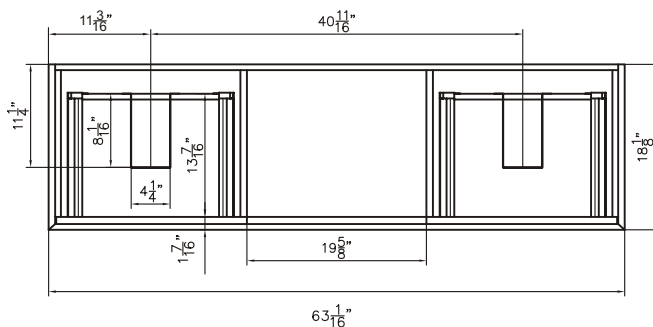

Dimensions

Front

Back

Front Side

Back Side

Side

Top

Features:

- Plywood
- 5 Soft-close Drawer
- Blum Brand Hardware

Dimensions:

63" X 18" X 19.7" (Vanity Only)

Vanity Finish:
White (W)

Countertop:
White (W)

Certification:

CARB P2

Dimensions

Front

Back

Side

Features:

- Ceramic
- Countertop basin

Dimensions:

18" X 16" X 6"

Mirror Finish:
White (W)