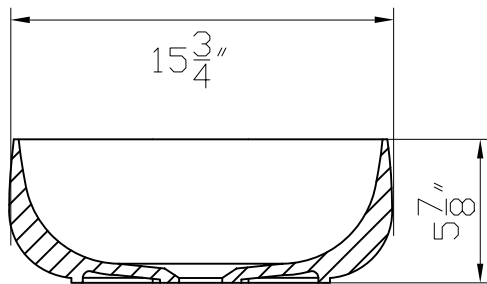

Dimensions

Front

Back

Front Side

Back Side

Side

Top

Features:

- Plywood
- 5 Soft-close Drawer
- Blum Brand Hardware

Dimensions:

63" X 18" X 19.7" (Vanity Only)

Vanity Finish:
White (W)

Countertop:
White (W)

Certification:

CARB P2

Dimensions

Front

Back

Side

Features:

- Ceramic
- Countertop basin

Dimensions:

18" X 16" X 6"

Mirror Finish:
White (W)