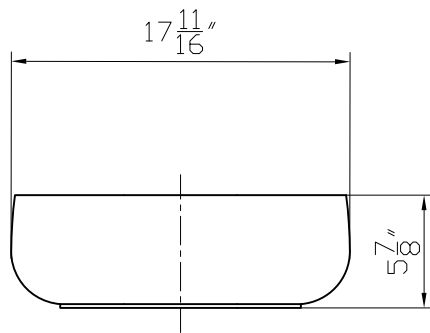

Dimensions

Front

Back

Front Side

Back Side

Side

Top

Features:

- Plywood
- 5 Soft-close Drawer
- Blum Brand Hardware

Dimensions:

63" X 18" X 19.7" (Vanity Only)

Vanity Finish:
White (W)

Countertop:
White (W)

Certification:

CARB P2

Dimensions

Front

Back

Side

Features:

- Ceramic
- Countertop basin

Dimensions:

18" X 16" X 6"

Mirror Finish:
White (W)