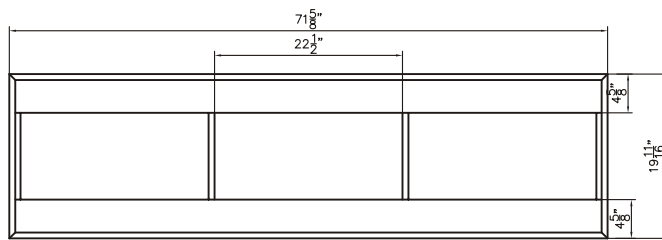

Dimensions

Front

Back

Front Side

Back Side

Side

Top

Features:

- Plywood
- 5 Soft-close Drawer
- Blum Brand Hardware

Dimensions:

63" X 18" X 19.7" (Vanity Only)

Vanity Finish:
White (W)

Countertop:
White (W)

Certification:

CARB P2

Dimensions

Front

Back

Side

Features:

- Ceramic
- Countertop basin

Dimensions:

18" X 16" X 6"

Mirror Finish:
White (W)