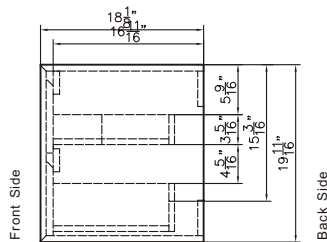

Dimensions

Front

Back

Front Side

Back Side

Side

Top

Features:

- Plywood
- 5 Soft-close Drawer
- Blum Brand Hardware

Dimensions:

63" X 18" X 19.7" (Vanity Only)

Vanity Finish:
White (W)

Countertop:
White (W)

Certification:

CARB P2

Dimensions

Front

Back

Side

Features:

- Ceramic
- Countertop basin

Dimensions:

18" X 16" X 6"

Mirror Finish:
White (W)