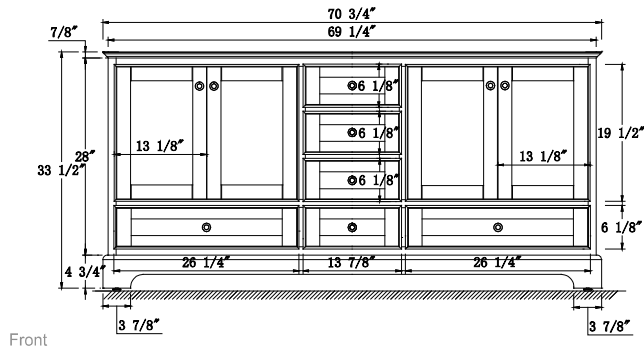

Features

- Solid Wood & Hardwood Construction
- 6 Soft-close Drawers
- 4 Soft-close Doors
- Brushed nickel hardware
- Adjustable leg levelers
- cUPC Undermount Basin

Dimensions

Dimensions:

72``x22``x34 1/4``(With Top)

70 3/4``x21 3/8``x33 1/2``(Vanity Only)

Vanity Finish:

- White (W)
- Sapphire Gray (SG)
- Heritage Blue (HB)
- Black Onyx(BO)

Countertop:

Italian carrara white marble (CW)

Certification:

CARB P2