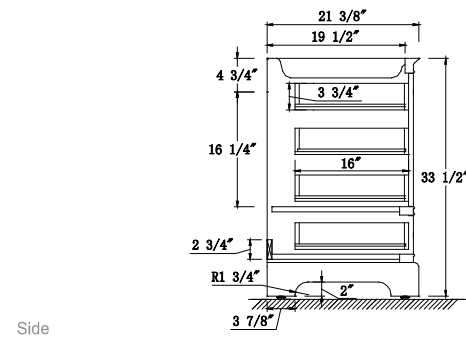

Features

- Solid Wood & Hardwood Construction
- 6 Soft-close Drawers
- 4 Soft-close Doors
- Brushed nickel hardware
- Adjustable leg levelers
- cUPC Undermount Basin

Dimensions

Dimensions:

72``x22``x34 1/4``(With Top)

70 3/4``x21 3/8``x33 1/2``(Vanity Only)

Vanity Finish:

- White (W)
- Sapphire Gray (SG)
- Heritage Blue (HB)
- Black Onyx(BO)

Countertop:

Italian carrara white marble (CW)

Certification:

CARB P2