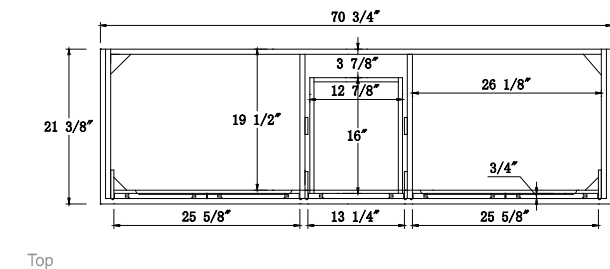

Features

- Solid Wood & Hardwood Construction
- 6 Soft-close Drawers
- 4 Soft-close Doors
- Brushed nickel hardware
- Adjustable leg levelers
- cUPC Undermount Basin

Dimensions

Dimensions:

72``x22``x34 1/4``(With Top)

70 3/4``x21 3/8``x33 1/2``(Vanity Only)

Vanity Finish:

- White (W)
- Sapphire Gray (SG)
- Heritage Blue (HB)
- Black Onyx(BO)

Countertop:

Italian carrara white marble (CW)

Certification:

CARB P2