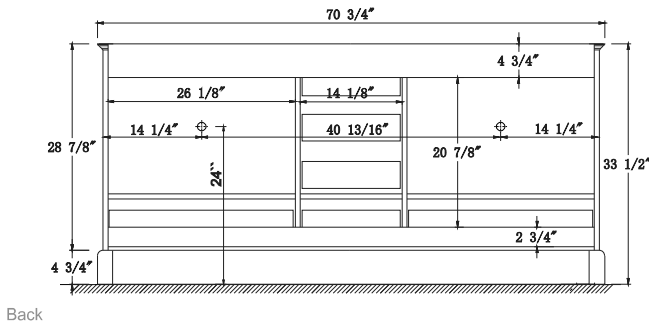

Features

- Solid Wood & Hardwood Construction
- 6 Soft-close Drawers
- 4 Soft-close Doors
- Brushed nickel hardware
- Adjustable leg levelers
- cUPC Undermount Basin

Dimensions

Dimensions:

72``x22``x34 1/4``(With Top)

70 3/4``x21 3/8``x33 1/2``(Vanity Only)

Vanity Finish:

- White (W)
- Sapphire Gray (SG)
- Heritage Blue (HB)
- Black Onyx(BO)

Countertop:

Italian carrara white marble (CW)

Certification:

CARB P2