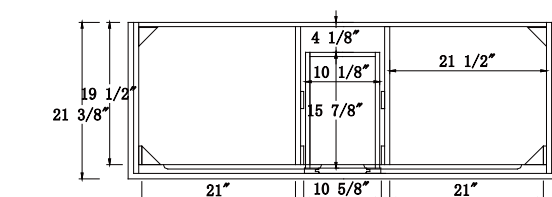

Features

- Solid Wood & Hardwood Construction
- 6 Soft-close Drawers
- 4 Soft-close Doors
- Brushed nickel hardware
- Adjustable leg levelers
- cUPC Undermount Basin

Dimensions

Front

Back

Side

Top

Dimensions:

- 60``x22``x34 1/4``(With Top)
- 58 3/4``x21 3/8``x33 1/2``(Vanity Only)

Vanity Finish:

- White (W)
- Sapphire Gray (SG)
- Heritage Blue (HB)
- Black Onyx(BO)

Countertop:

- Italian carrara white marble (CW)

Certification:

CARB P2

Countertop & Sink

Dimensions:

Countertop: 60" x 22" x 0.75"

Oval undermount basin: 20.1" x 15.2" x 7.5"