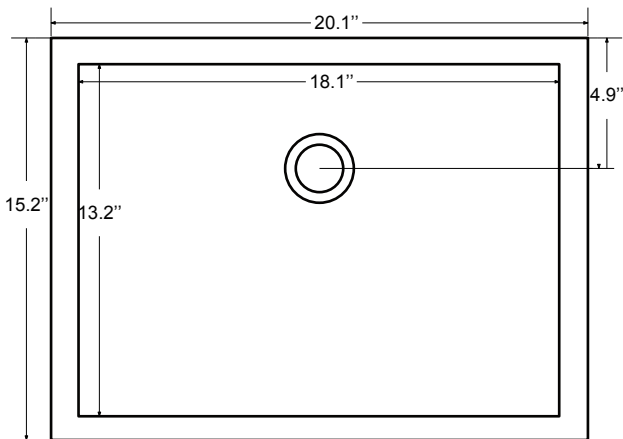

Features

- Solid Wood & Hardwood Construction
- 6 Soft-close Drawers
- 4 Soft-close Doors
- Brushed nickel hardware
- Adjustable leg levelers
- cUPC Undermount Basin

Dimensions

Front

Back

Side

Top

Dimensions:

- 60``x22``x34 1/4``(With Top)
- 58 3/4``x21 3/8``x33 1/2``(Vanity Only)

Vanity Finish:

- White (W)
- Sapphire Gray (SG)
- Heritage Blue (HB)
- Black Onyx(BO)

Countertop:

- Italian carrara white marble (CW)

Certification:

CARB P2

Countertop & Sink

Dimensions:

Countertop: 60" x 22" x 0.75"

Oval undermount basin: 20.1" x 15.2" x 7.5"