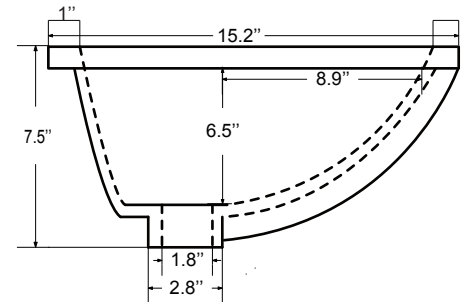

Features

- Solid Wood & Hardwood Construction
- 6 Soft-close Drawers
- 4 Soft-close Doors
- Brushed nickel hardware
- Adjustable leg levelers
- cUPC Undermount Basin

Dimensions

Front

Back

Side

Top

Dimensions:

- 60``x22``x34 1/4``(With Top)
- 58 3/4``x21 3/8``x33 1/2``(Vanity Only)

Vanity Finish:

- White (W)
- Sapphire Gray (SG)
- Heritage Blue (HB)
- Black Onyx(BO)

Countertop:

- Italian carrara white marble (CW)

Certification:

CARB P2

Countertop & Sink

Dimensions:

Countertop: 60" x 22" x 0.75"

Oval undermount basin: 20.1" x 15.2" x 7.5"