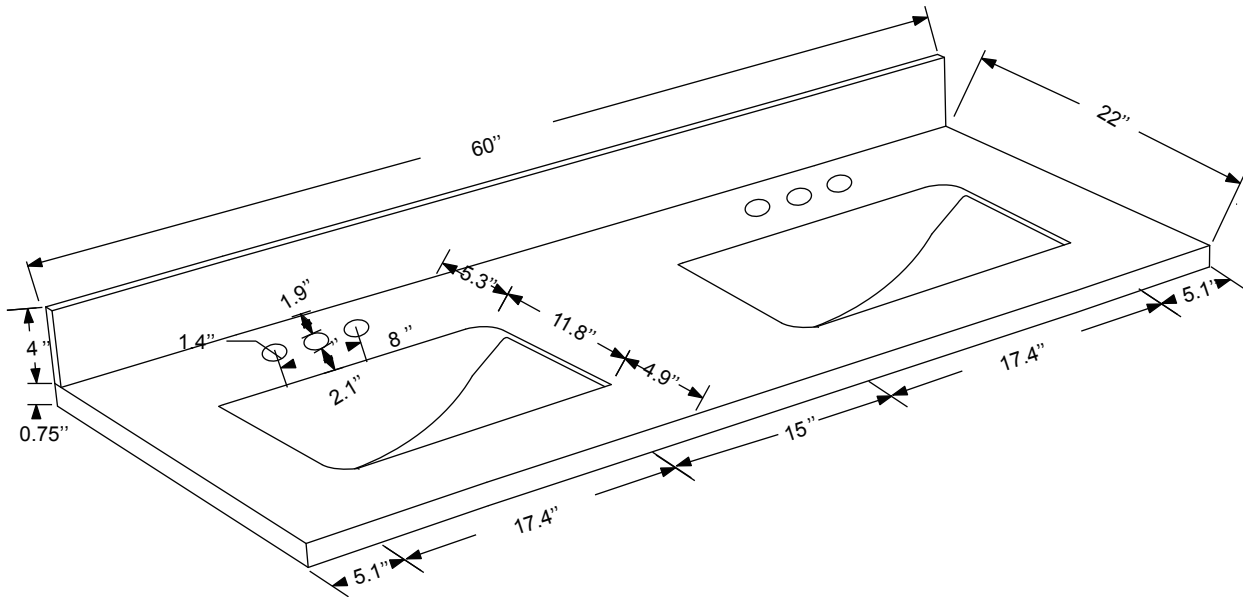

Features

- Solid Wood & Hardwood Construction
- 6 Soft-close Drawers
- 4 Soft-close Doors
- Brushed nickel hardware
- Adjustable leg levelers
- cUPC Undermount Basin

Dimensions

Front

Back

Side

Top

Dimensions:

- 60``x22``x34 1/4``(With Top)
- 58 3/4``x21 3/8``x33 1/2``(Vanity Only)

Vanity Finish:

- White (W)
- Sapphire Gray (SG)
- Heritage Blue (HB)
- Black Onyx(BO)

Countertop:

- Italian carrara white marble (CW)

Certification:

CARB P2

Countertop & Sink

Dimensions:

Countertop: 60" x 22" x 0.75"

Oval undermount basin: 20.1" x 15.2" x 7.5"