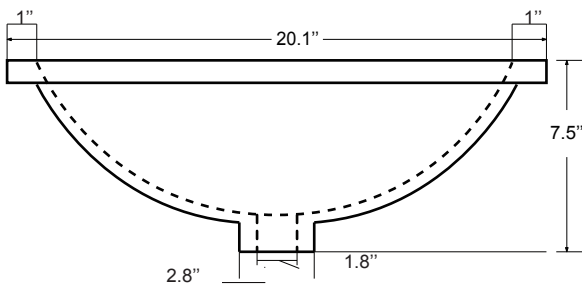

Features

- Solid Wood & Hardwood Construction
- 6 Soft-close Drawers
- 4 Soft-close Doors
- Brushed nickel hardware
- Adjustable leg levelers
- cUPC Undermount Basin

Dimensions

Front

Back

Side

Top

Dimensions:

- 60``x22``x34 1/4``(With Top)
- 58 3/4``x21 3/8``x33 1/2``(Vanity Only)

Vanity Finish:

- White (W)
- Sapphire Gray (SG)
- Heritage Blue (HB)
- Black Onyx(BO)

Countertop:

- Italian carrara white marble (CW)

Certification:

CARB P2

Countertop & Sink

Dimensions:

Countertop: 60" x 22" x 0.75"

Oval undermount basin: 20.1" x 15.2" x 7.5"