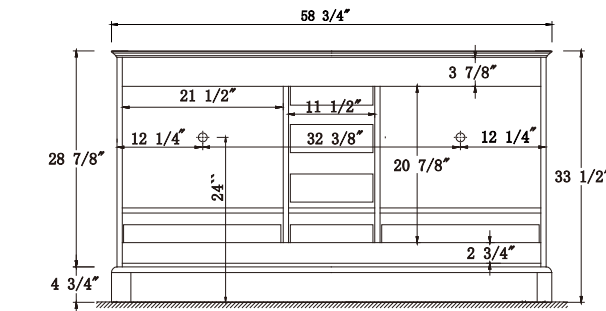

Features

- Solid Wood & Hardwood Construction
- 6 Soft-close Drawers
- 4 Soft-close Doors
- Brushed nickel hardware
- Adjustable leg levelers
- cUPC Undermount Basin

Dimensions

Front

Back

Side

Top

Dimensions:

- 60``x22``x34 1/4``(With Top)
- 58 3/4``x21 3/8``x33 1/2``(Vanity Only)

Vanity Finish:

- White (W)
- Sapphire Gray (SG)
- Heritage Blue (HB)
- Black Onyx(BO)

Countertop:

- Italian carrara white marble (CW)

Certification:

CARB P2

Countertop & Sink

Dimensions:

Countertop: 60" x 22" x 0.75"

Oval undermount basin: 20.1" x 15.2" x 7.5"