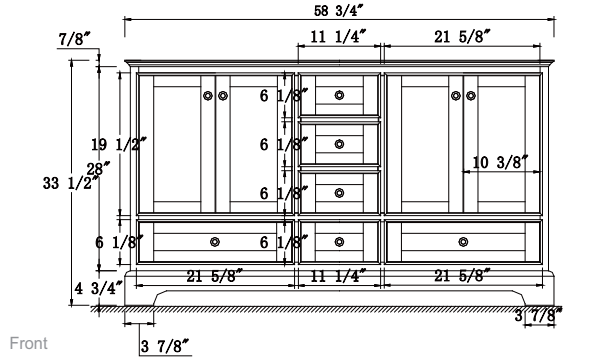

Features

- Solid Wood & Hardwood Construction
- 6 Soft-close Drawers
- 4 Soft-close Doors
- Brushed nickel hardware
- Adjustable leg levelers
- cUPC Undermount Basin

Dimensions

Front

Back

Side

Top

Dimensions:

- 60``x22``x34 1/4``(With Top)
- 58 3/4``x21 3/8``x33 1/2``(Vanity Only)

Vanity Finish:

- White (W)
- Sapphire Gray (SG)
- Heritage Blue (HB)
- Black Onyx(BO)

Countertop:

- Italian carrara white marble (CW)

Certification:

CARB P2

Countertop & Sink

Dimensions:

Countertop: 60" x 22" x 0.75"

Oval undermount basin: 20.1" x 15.2" x 7.5"