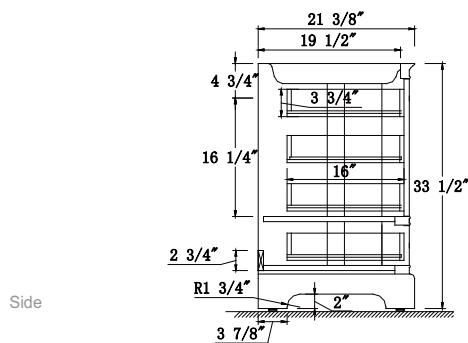

Features

- Solid Wood & Hardwood Construction
- 6 Soft-close Drawers
- 4 Soft-close Doors
- Brushed nickel hardware
- Adjustable leg levelers
- cUPC Undermount Basin

Dimensions

Front

Back

Side

Top

Dimensions:

- 60``x22``x34 1/4``(With Top)
- 58 3/4``x21 3/8``x33 1/2``(Vanity Only)

Vanity Finish:

- White (W)
- Sapphire Gray (SG)
- Heritage Blue (HB)
- Black Onyx(BO)

Countertop:

- Italian carrara white marble (CW)

Certification:

CARB P2

Countertop & Sink

Dimensions:

Countertop: 60" x 22" x 0.75"

Oval undermount basin: 20.1" x 15.2" x 7.5"