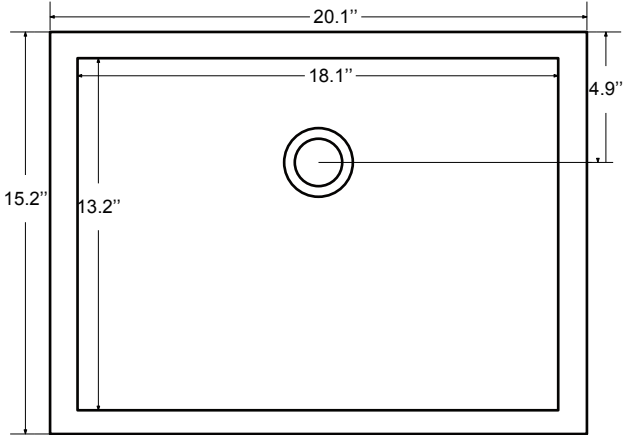

Countertop & Sink

Dimensions:

Countertop: 60"×22"×0.75"

Oval undermount basin: 20.1"×15.2"×7.5"