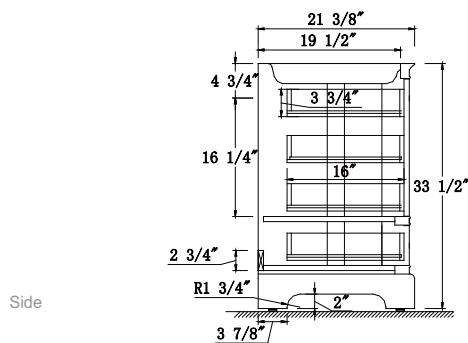

Features

- Solid Wood & Hardwood Construction
- 6 Soft-close Drawers
- 4 Soft-close Doors
- Brushed nickel hardware
- Adjustable leg levelers
- cUPC Undermount Basin

Dimensions

Dimensions:

- 60``x22``x34 1/4``(With Top)
- 58 3/4``x21 3/8``x33 1/2``(Vanity Only)

Countertop: 60"×22"×0.75"

Oval undermount basin: 20.1"×15.2"×7.5"