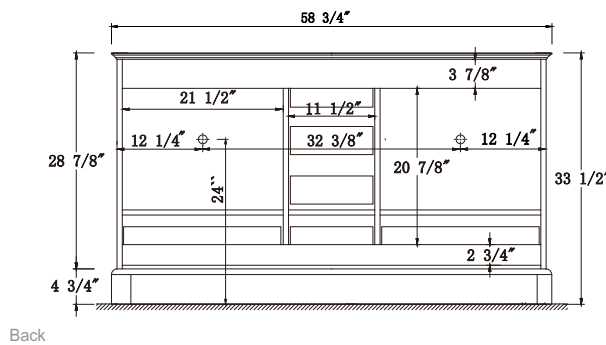

Features

- Solid Wood & Hardwood Construction
- 6 Soft-close Drawers
- 4 Soft-close Doors
- Brushed nickel hardware
- Adjustable leg levelers
- cUPC Undermount Basin

Dimensions

Dimensions:

- 60``x22``x34 1/4``(With Top)
- 58 3/4``x21 3/8``x33 1/2``(Vanity Only)

Countertop: 60"×22"×0.75"

Oval undermount basin: 20.1"×15.2"×7.5"