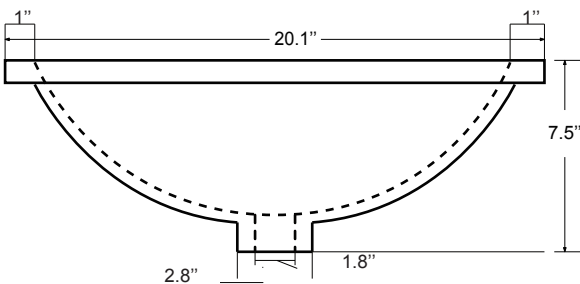

Countertop & Sink

Dimensions:

Countertop: 60"×22"×0.75"

Oval undermount basin: 20.1"×15.2"×7.5"