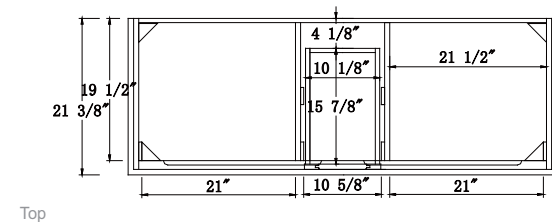

Features

- Solid Wood & Hardwood Construction
- 6 Soft-close Drawers
- 4 Soft-close Doors
- Brushed nickel hardware
- Adjustable leg levelers
- cUPC Undermount Basin

Dimensions

Dimensions:

- 60``x22``x34 1/4``(With Top)
- 58 3/4``x21 3/8``x33 1/2``(Vanity Only)

Countertop: 60"×22"×0.75"

Oval undermount basin: 20.1"×15.2"×7.5"