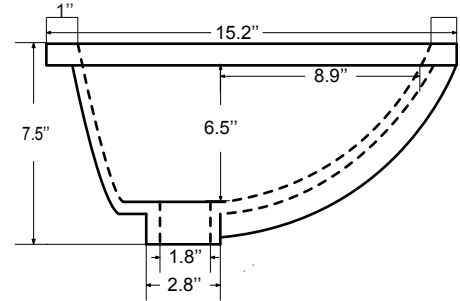

Countertop & Sink

Dimensions:

Countertop: 60"×22"×0.75"

Oval undermount basin: 20.1"×15.2"×7.5"