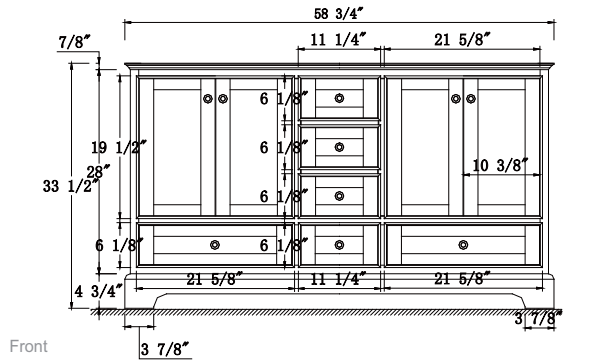

Features

- Solid Wood & Hardwood Construction
- 6 Soft-close Drawers
- 4 Soft-close Doors
- Brushed nickel hardware
- Adjustable leg levelers
- cUPC Undermount Basin

Dimensions

Dimensions:

- 60``x22``x34 1/4``(With Top)
- 58 3/4``x21 3/8``x33 1/2``(Vanity Only)

Countertop: 60"×22"×0.75"

Oval undermount basin: 20.1"×15.2"×7.5"