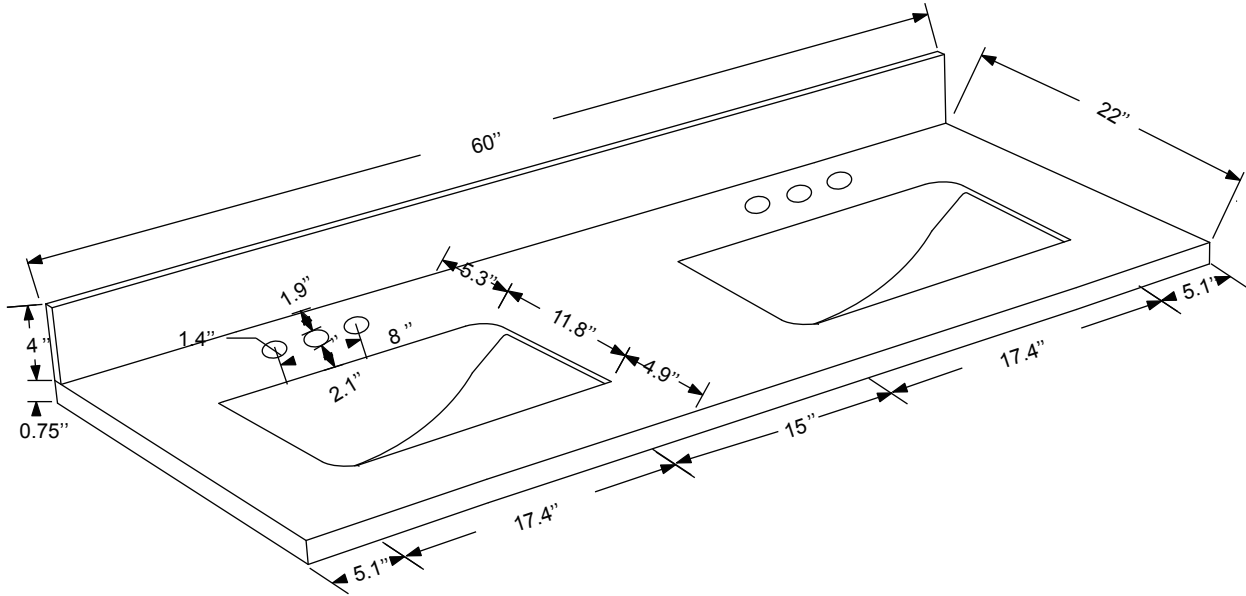

Countertop & Sink

Dimensions:

Countertop: 60"×22"×0.75"

Oval undermount basin: 20.1"×15.2"×7.5"